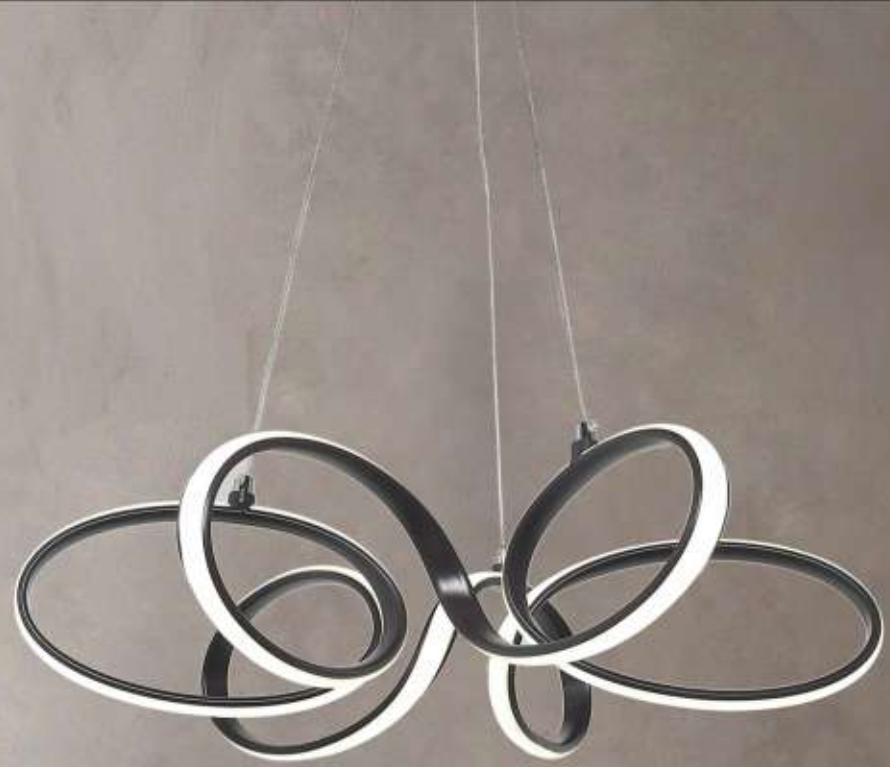

Item No.: MC9630-6
Lamp: Led 3 Colours
Size: D580mm X H1200mm
Finish: Coffee Brown
Material: Metal + Acrylic