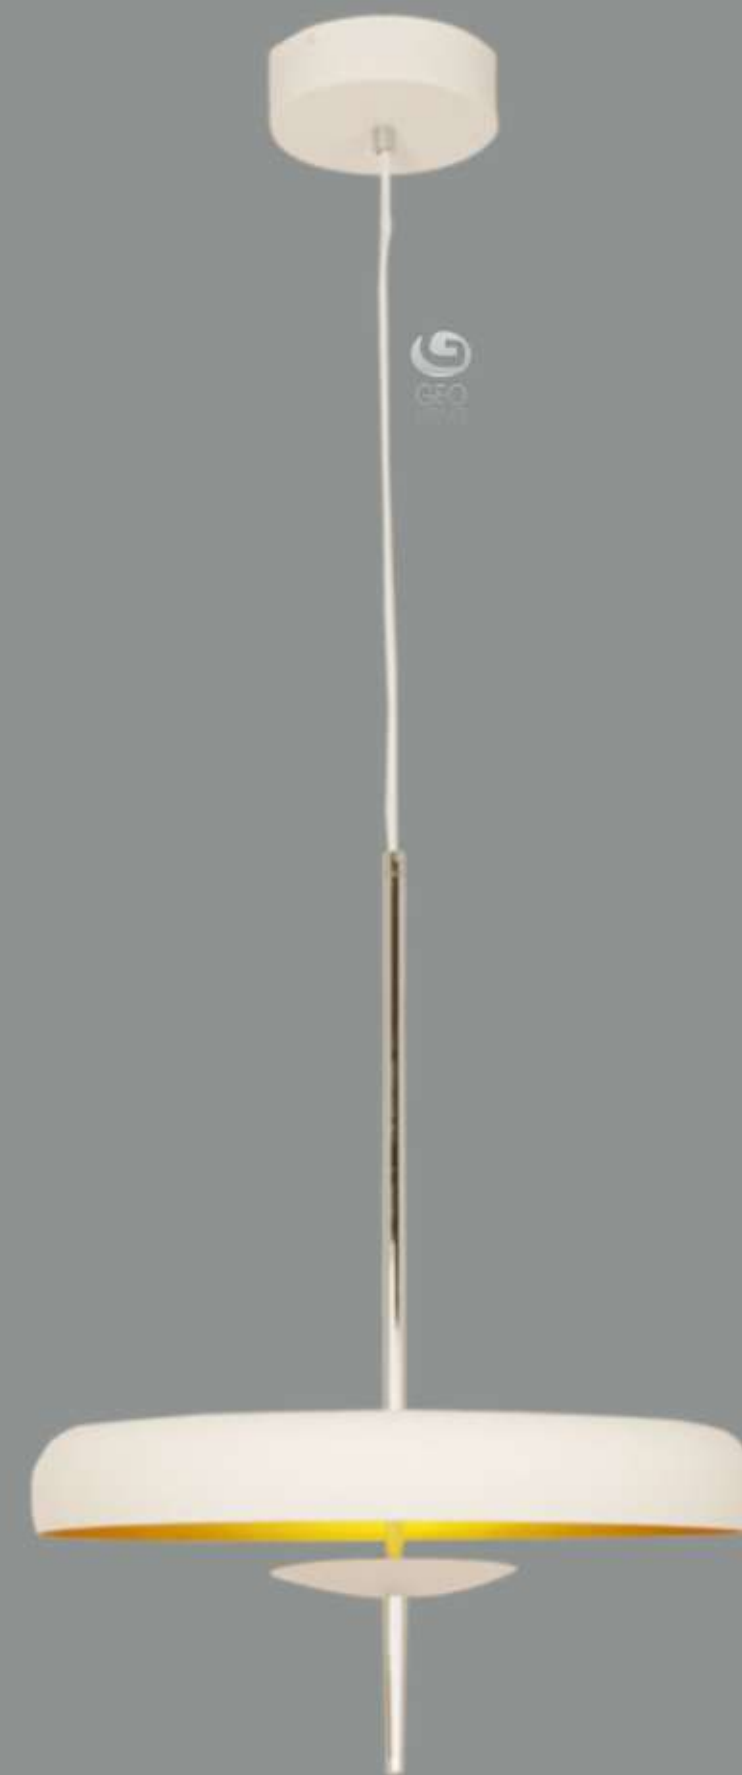

Item No. 15400-1WH
Lamp: Led
Size : H-1500mm x D-350mm
Finish: White + Gold +Chrome
Material: Metal