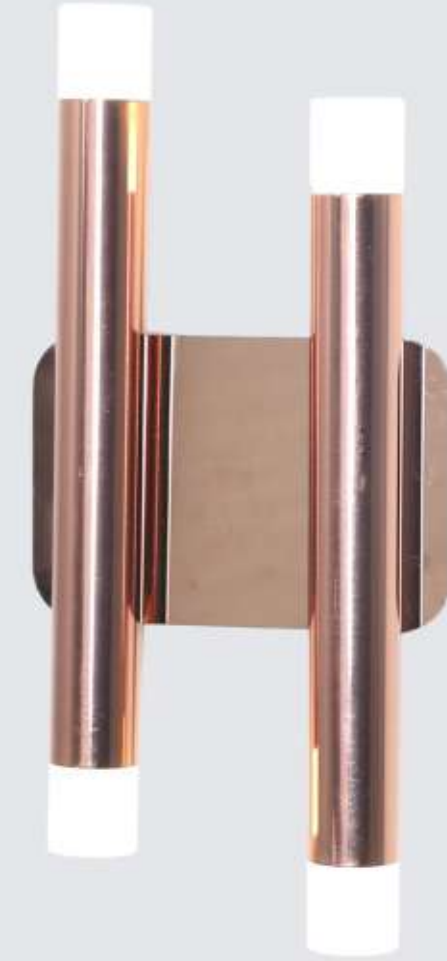

Item No. 80207-1
Lamp : 1xE27
Size : W-130mm x D-225mm x H-250mm
Finish: Rustic Black
Material: Metal + Glass

Item No. 80207-2
Lamp : 2xE27
Size : W-350mm x D-225mm x H-250mm
Finish: Rustic Black
Material: Metal + Glass

Item No. 6036-1
Lamp : 1xE27
Size : L-560mm x W-170mm x H-280mm (Adjustable)
Finish: Antique Gold
Material: Metal + Glass

Item No. 5212-1-White/Blue
Lamp : 1xE27
Size : W-120mm x H-780mm
Finish : Antique Brass
Material : Metal + Glass