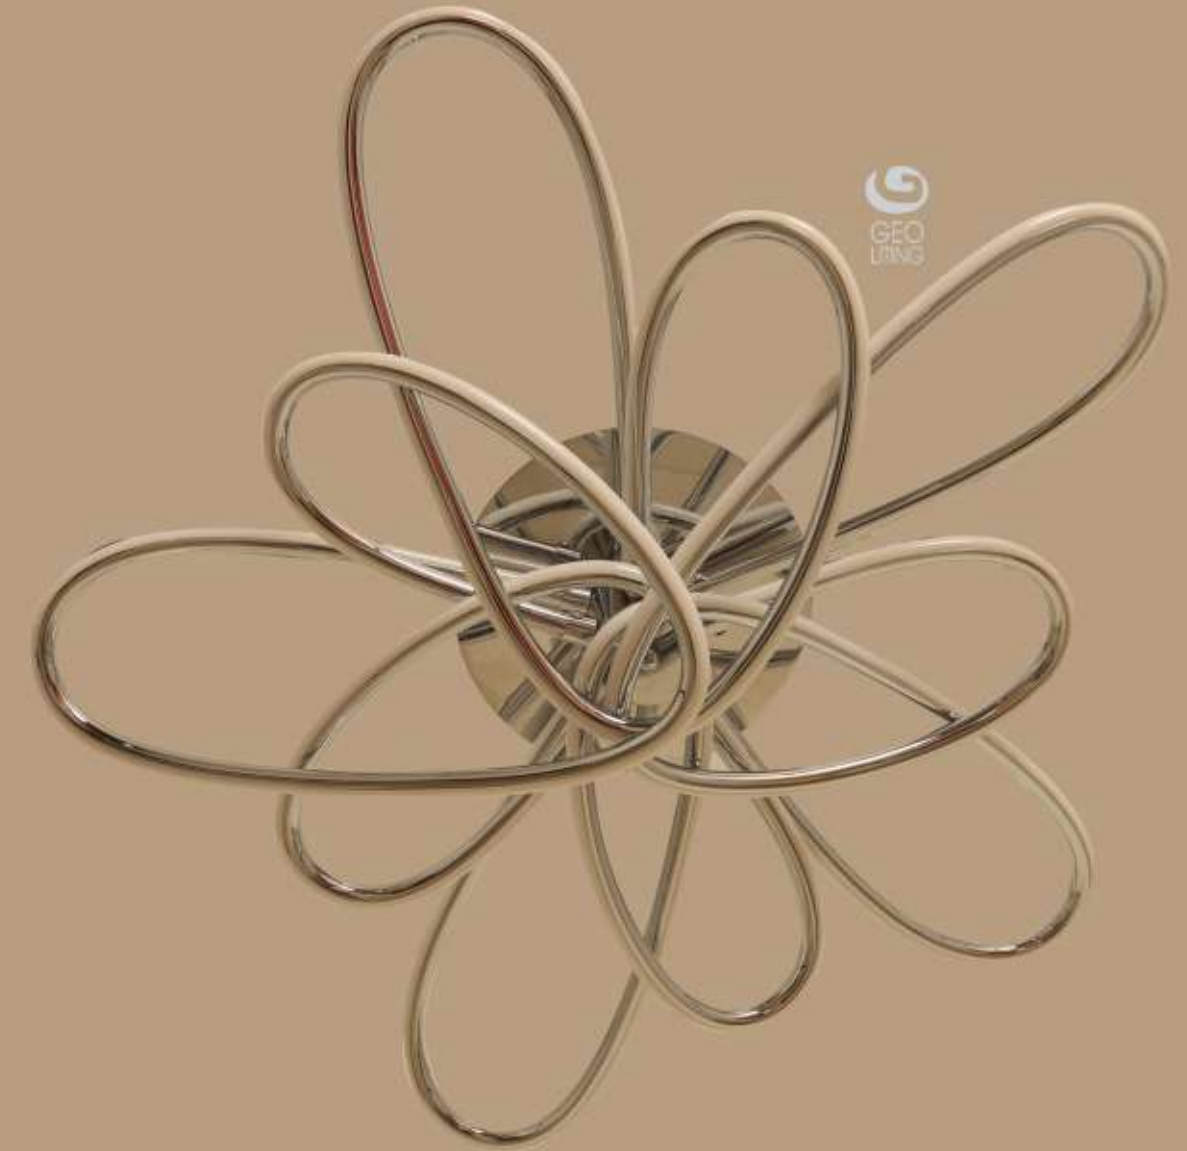

Item No. MD9484-5
Lamp : Led (3 Colours)
Size : D-700mm x H-230mm
Finish: Chrome
Material: Metal