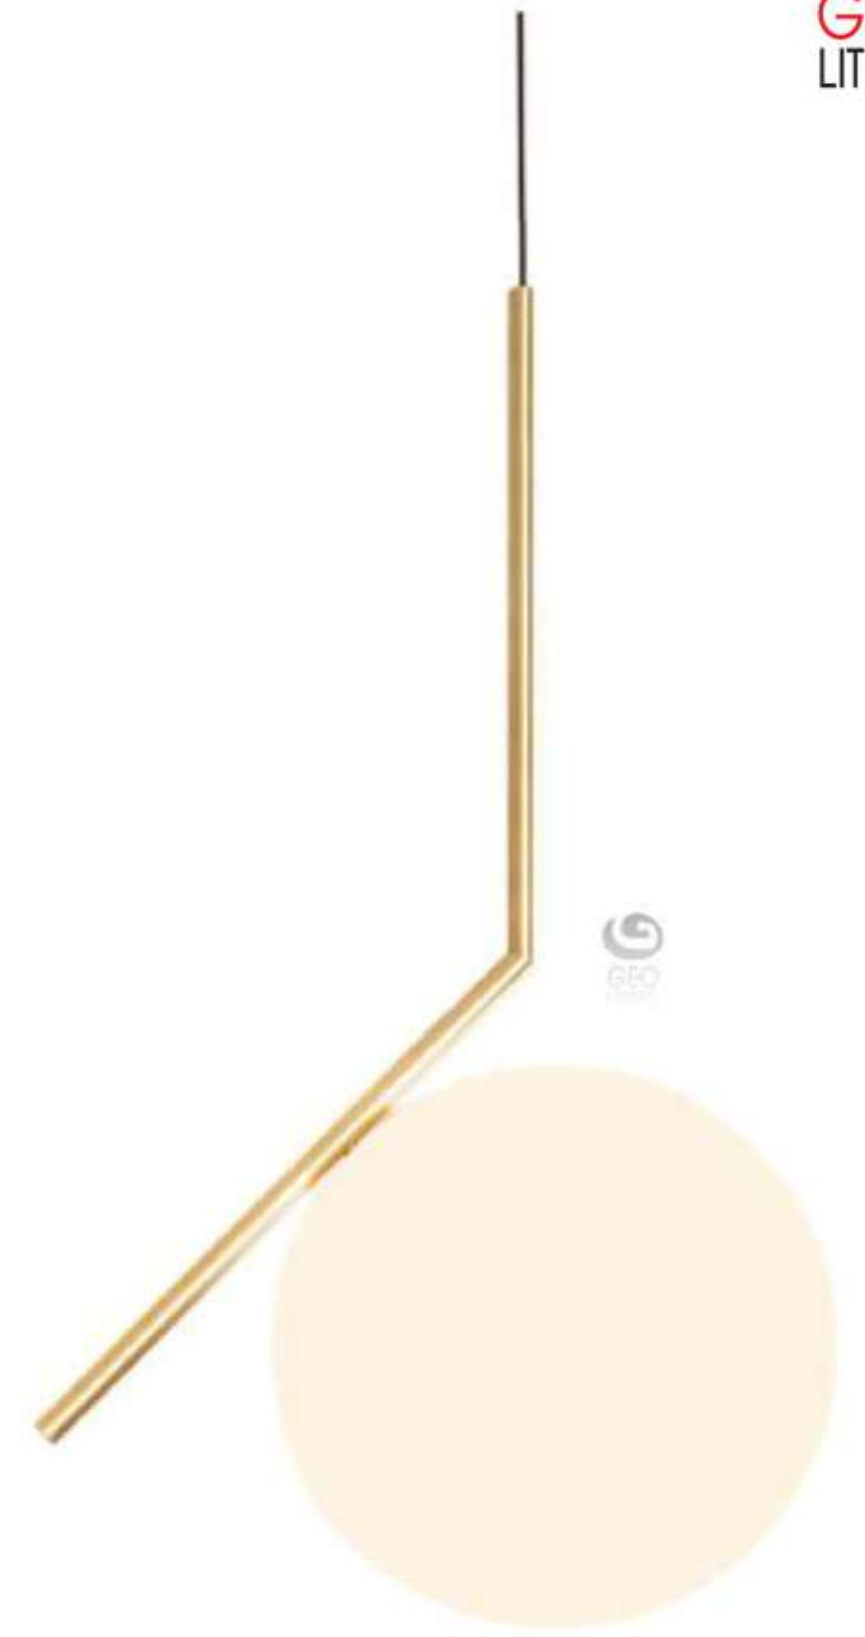

Item No. 0156-1
Lamp: 1XE27
Size :H-2500mm x W-300mm
Finish: Antique Brass
Material: Metal Brass

Item No. 0151-1
Lamp: 1xE27
Size: W200mm X H2000mm
Finish: Antique Brass
Material: Metal + Glass

Item No. 0151-2
Lamp: 2xE27
Size : H-2000mm x W-200mm
Finish: Antique Brass
Material: Metal + Glass

Item No. 151-150W
Lamp: 1XE27
Size :H-380mm x D-240mm x 150
Finish: Antique Brass
Material: Metal

Item No.054- 250,300
Lamp : 1xE27
Size : D250mm,300mm, X H1200mm
Finish : Antique Brass + White
Material : Metal + Glass