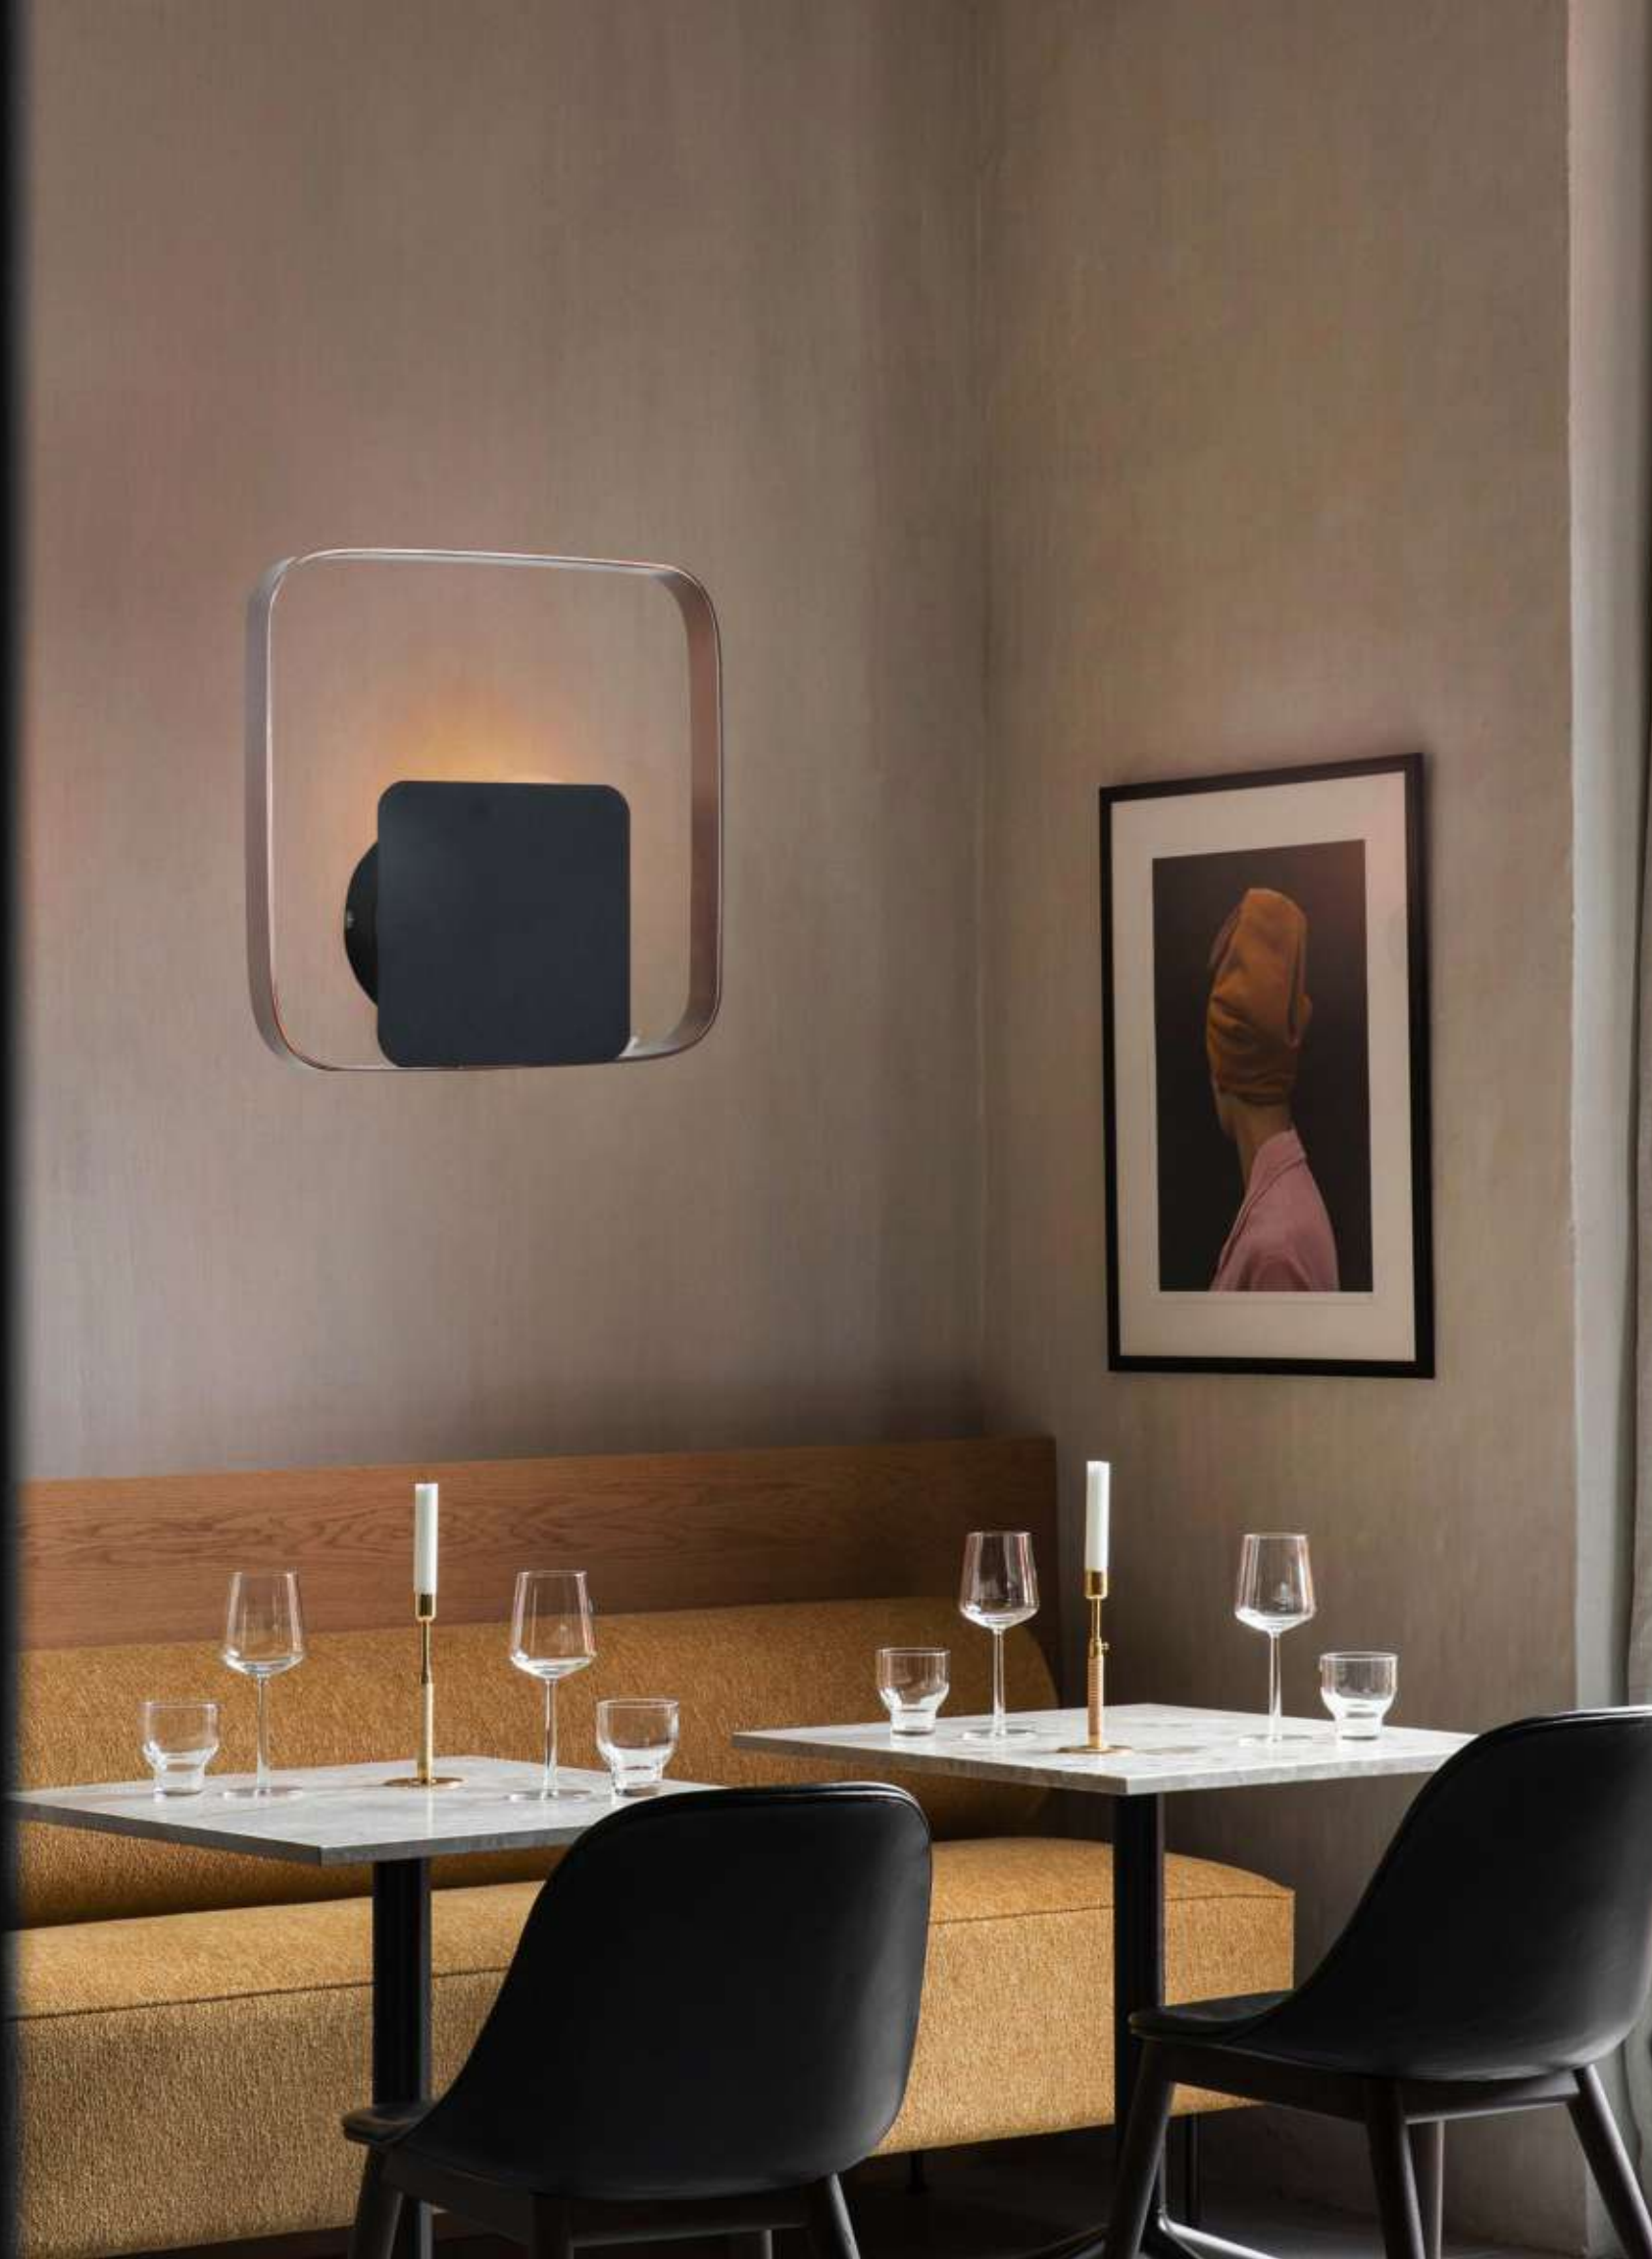

Item No.: 5288-1RD

Lamp: Led

Size: W250mm X H250mm X D750mm

Finish: Antique Brass + Black

Material: Metal

Item No.: 5288-1SQ AB
Lamp: Led
Size: W230mm X H230mm X D60mm
Finish: Antique Brass + Black
Material: Metal