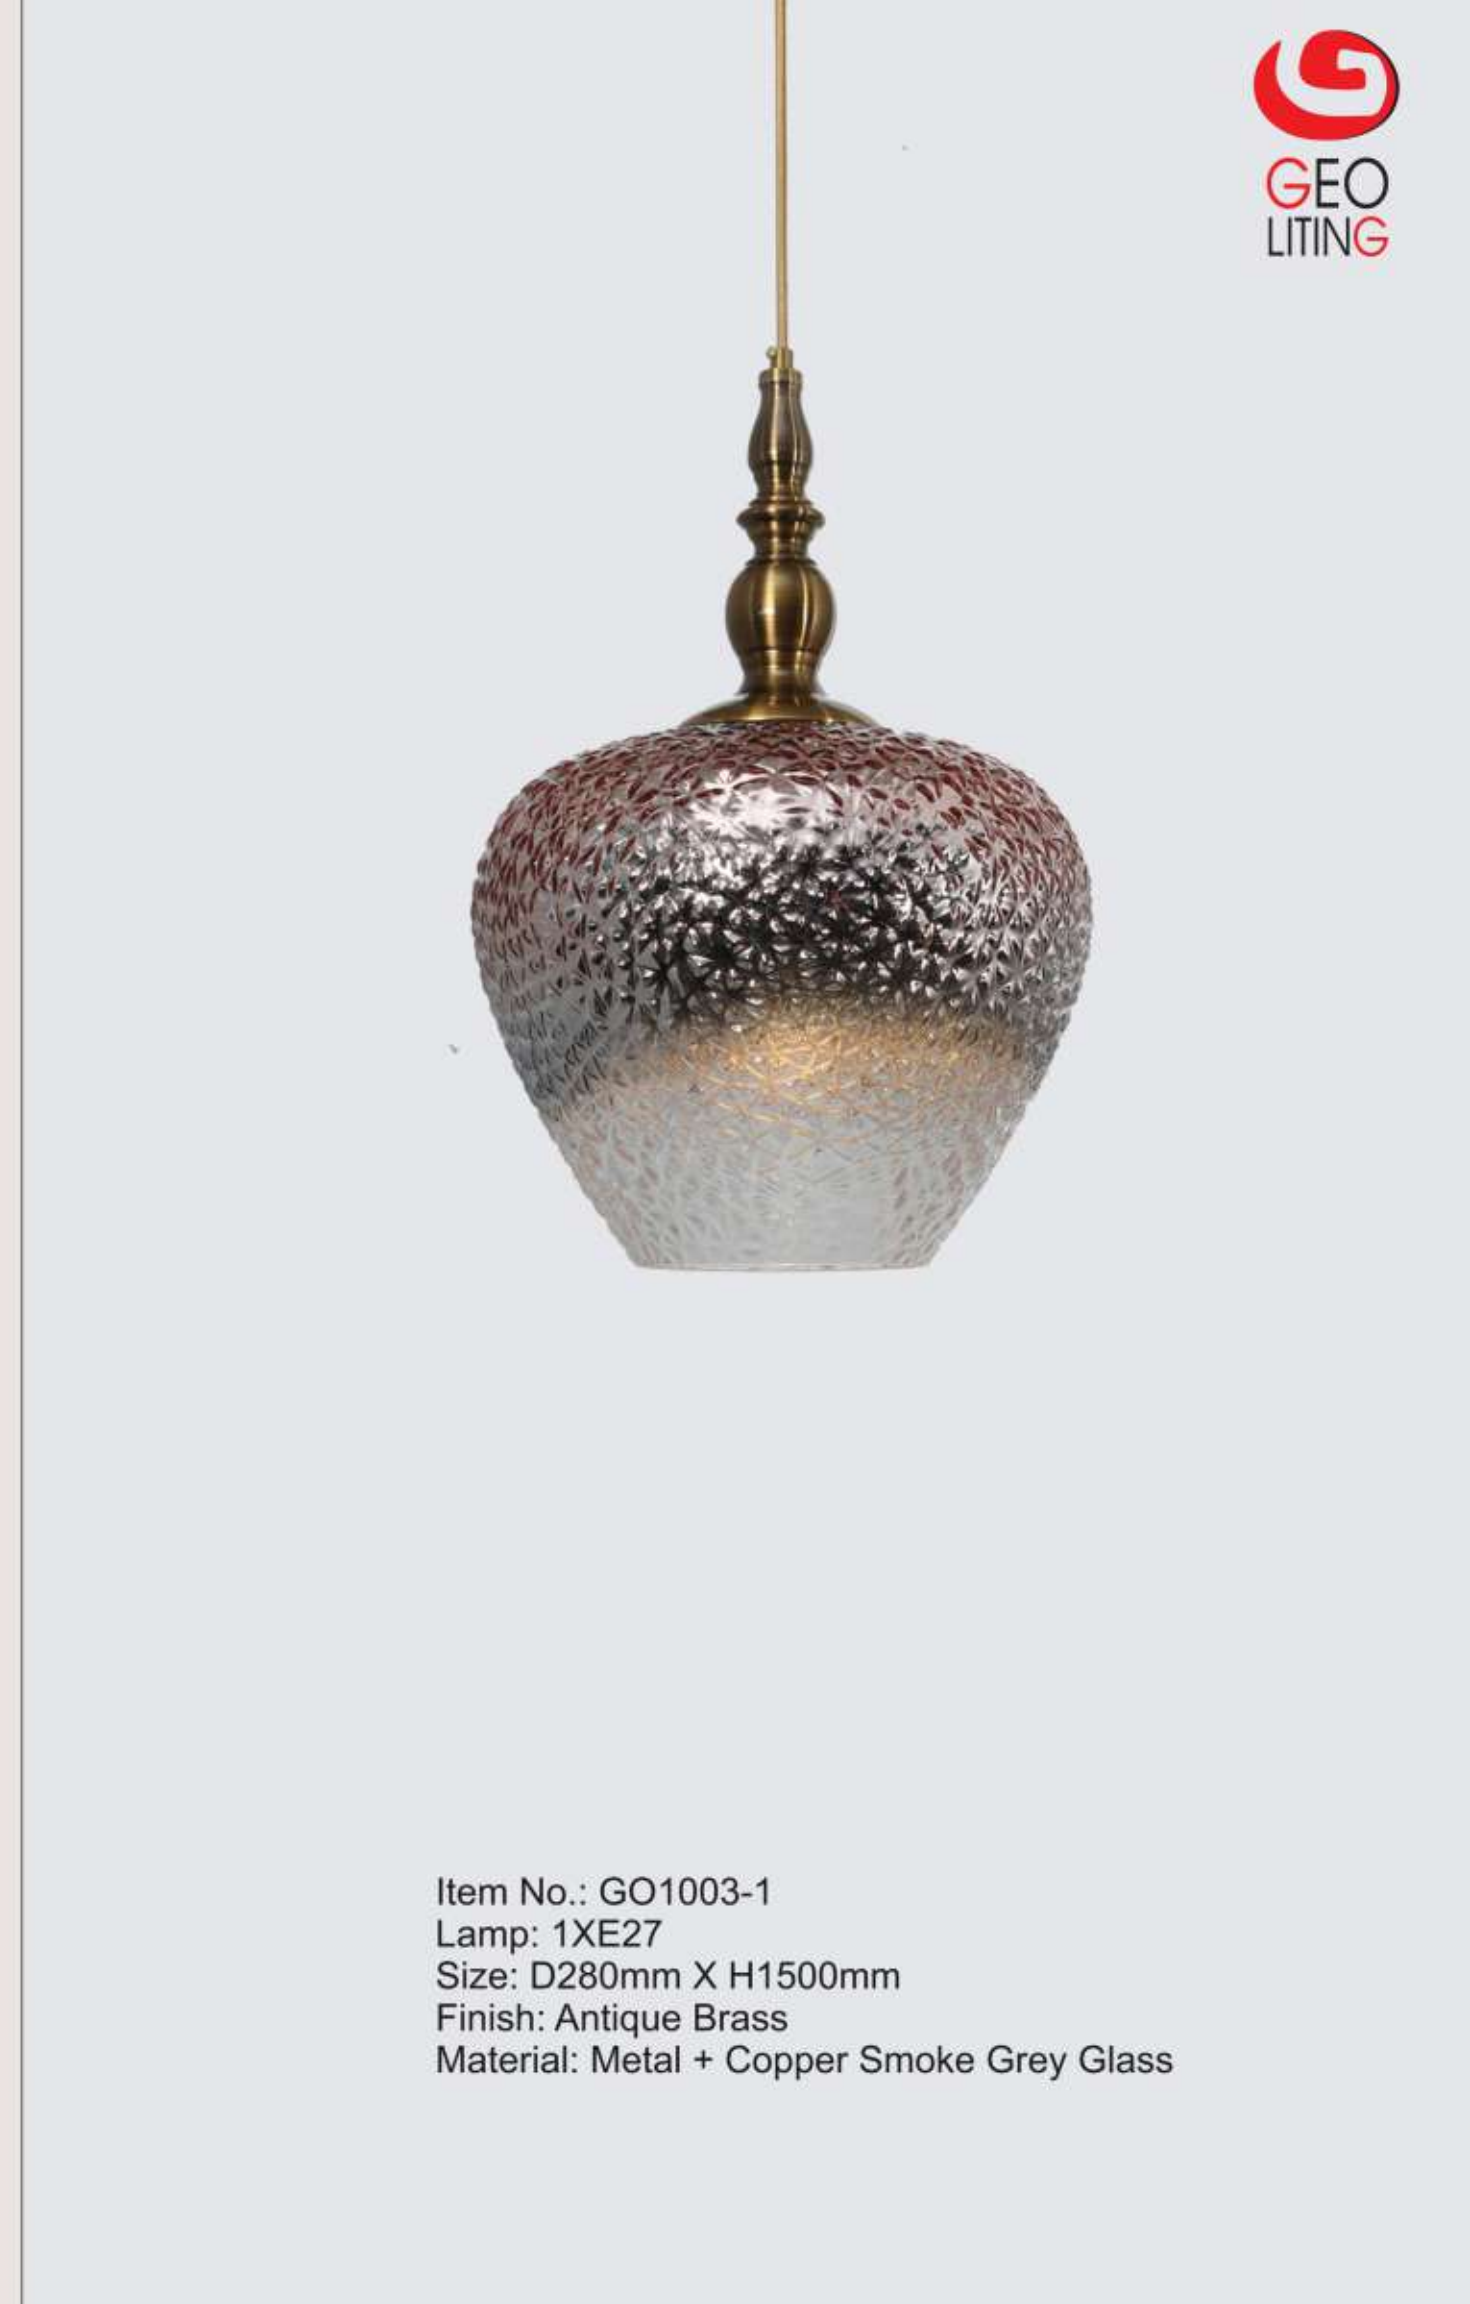

GEO
LITING

Item No. 200MM
Lamp : 1xE27
Size : D-200mm x H-1200mm
Finish: SN
Material: Metal + Glass

GEO
LITING

Item No. 250MM
Lamp : 1xE27
Size : D-250mm x H-1200mm
Finish: SN
Material: Metal + Glass

We understand that

getting **right light**
is an art, and

a whole lot
of science,
that delivers
quality light.

Item No. G304-L
Lamp : Led 12W
Size : D-350mm, x H-1200mm
Finish: Antique Gold + Smoke
Material: Metal + Glass

Item No. G304-S
Lamp : Led 12W
Size : D-280mm, x H-1200mm
Finish: Antique Gold + Amber
Material: Metal + Glass

Item No.: GO1003-1
Lamp: 1XE27
Size: D280mm X H1500mm
Finish: Antique Brass
Material: Metal + Copper Smoke Grey Glass

Item No.: HX4
Lamp: 1XE27
Size: D180mm X H1500mm
Finish: Antique Brass
Material: Metal + Amber Glass

Item No.: 220320-1
Lamp: 1XE27
Size: D220mm X H1500mm
Finish: Antique Brass
Material: Metal + Glass

Item No.: 250280-1
Lamp: 1XE27
Size: D250mm X H1500mm
Finish: Antique Brass
Material: Metal + Glass