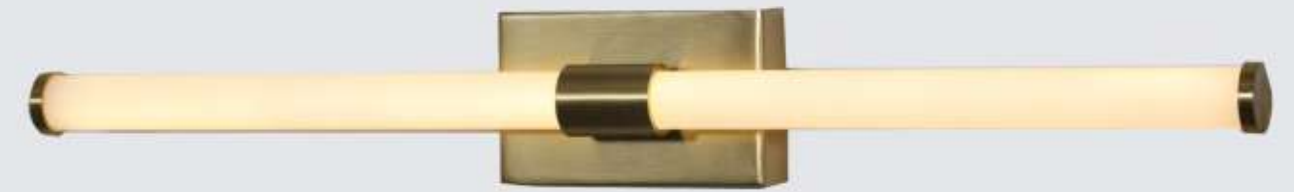

Item No.: 021-COP
Lamp: Led 20W
Size: W460mm X H70mm X D60mm
Finish: Antique Copper
Material: Metal + Acrylic

Item No.: 021-AB
Lamp: Led 20W
Size: W460mm X H70mm X D60mm
Finish: Antique Brass
Material: Metal + Acrylic