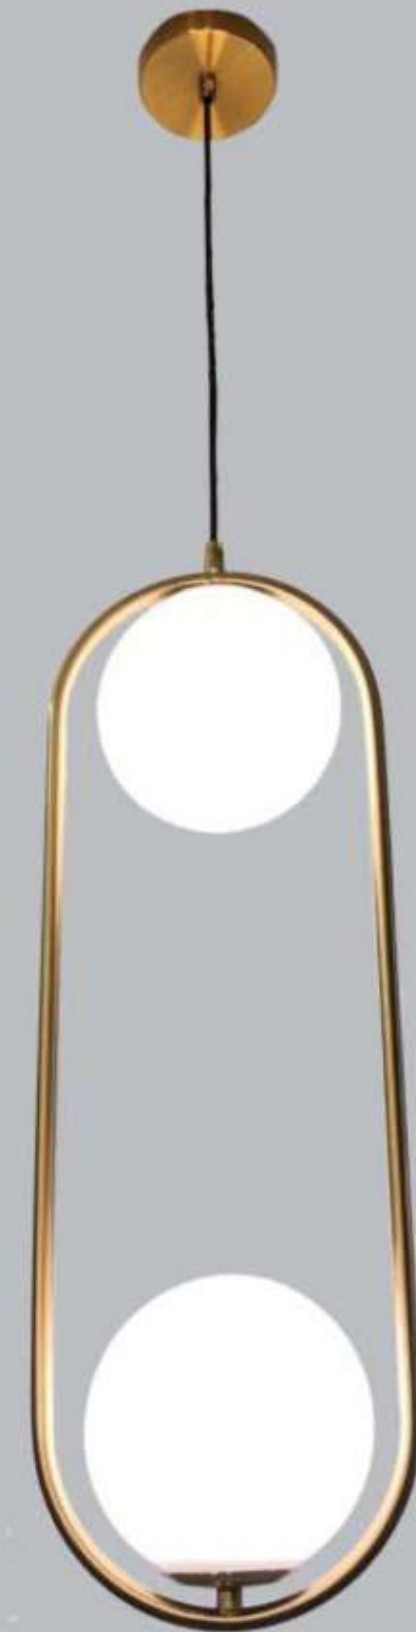

Item No. 2999-1 Black **A**
2999-1 AB **B**
Lamp : Led 10W
Size : W-250mm x H-1500mm
Finish : **A** Black, **B** Antique Brass
Material : Metal +Brass

Item No.: 5219-1H
Lamp: 1XE27
Size: D280mm X H1200mm
Finish: Antique Brass
Material: Metal + Glass

Item No. GEH5247
Lamp: 1xE27
Size: W200mm X H1500mm
Finish: Antique Brass
Material: Metal + Glass

Item No. 5247-W
Lamp : 1xE27
Size : W-210mm x H-425mm x D-200mm
Finish: Antique Gold
Material: Metal + Glass

Item No. 0156-1
Lamp: 1XE27
Size :H-2500mm x W-300mm
Finish: Antique Brass
Material: Metal Brass

Item No. 0151-1
Lamp: 1xE27
Size: W200mm X H2000mm
Finish: Antique Brass
Material: Metal + Glass

Item No. 0151-2
Lamp: 2xE27
Size : H-2000mm x W-200mm
Finish: Antique Brass
Material: Metal + Glass

Item No. 151-150W
Lamp: 1XE27
Size :H-380mm x D-240mm x 150
Finish: Antique Brass
Material: Metal

Item No.054- 250,300
Lamp : 1xE27
Size : D250mm,300mm, X H1200mm
Finish : Antique Brass + White
Material : Metal + Glass