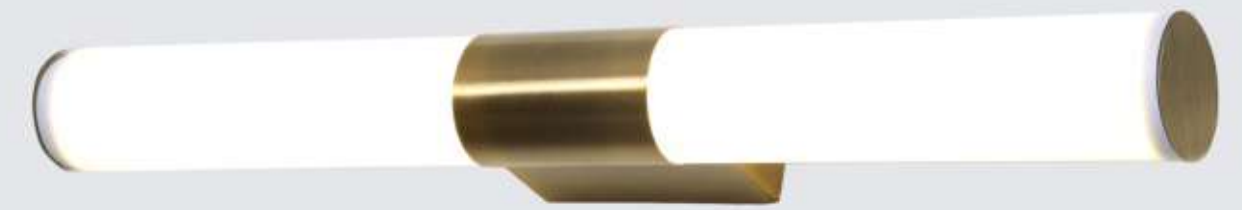

Item No.: 99431-AB
Lamp: Led 20W
Size: W460mm X H50mm X D100mm
Finish: Antique Brass
Material: Metal + Acrylic