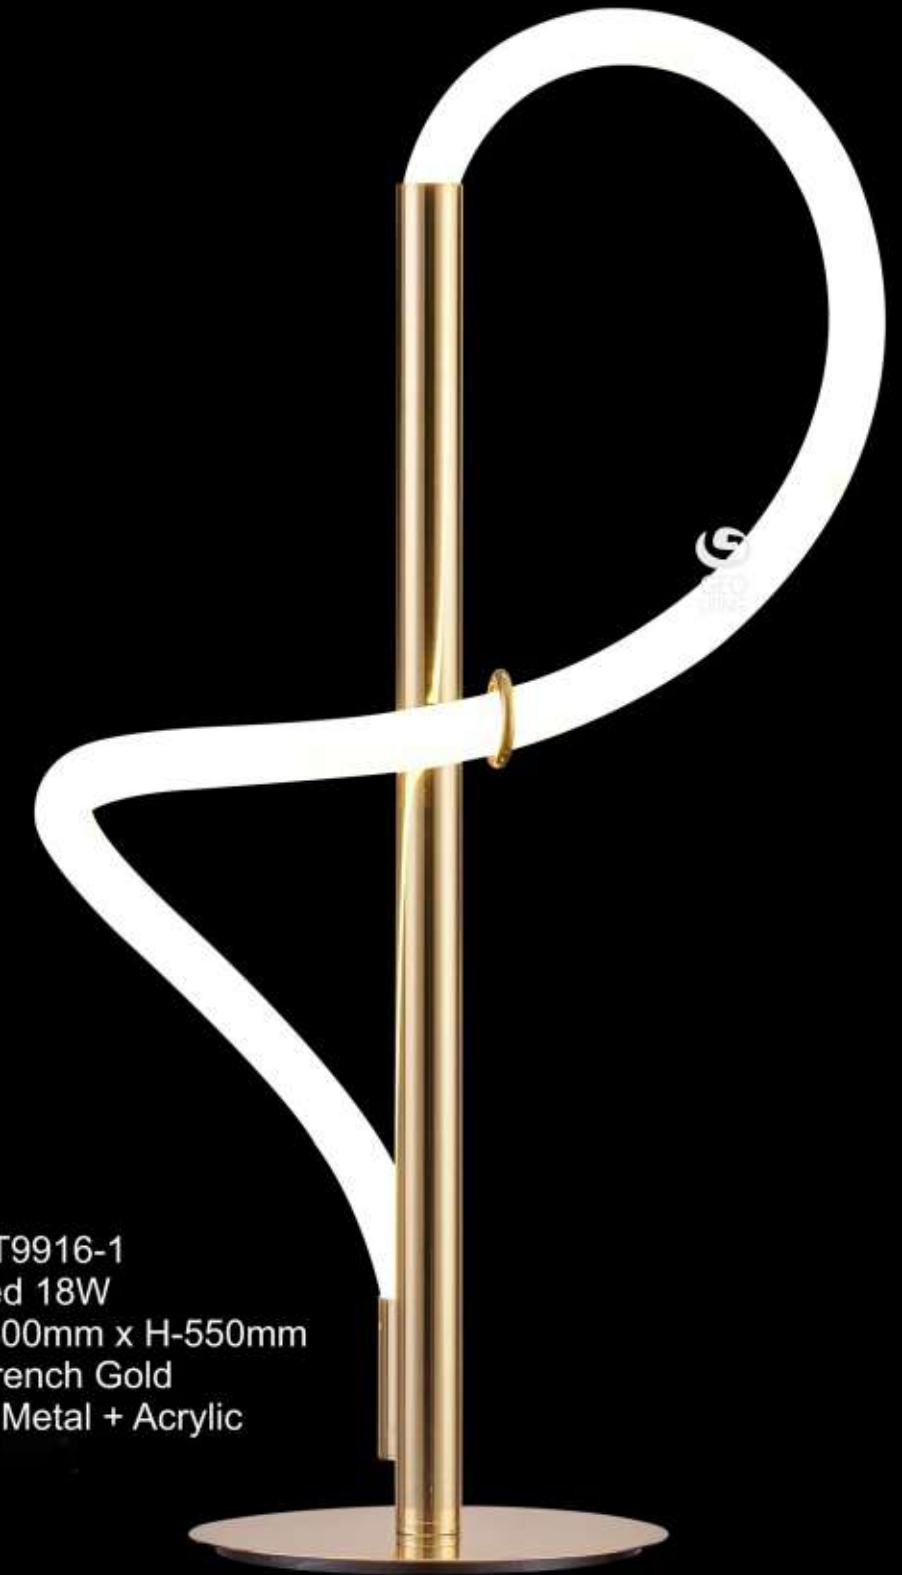

Item No. T9916-1
Lamp : Led 18W
Size : D-300mm x H-550mm
Finish : French Gold
Material : Metal + Acrylic