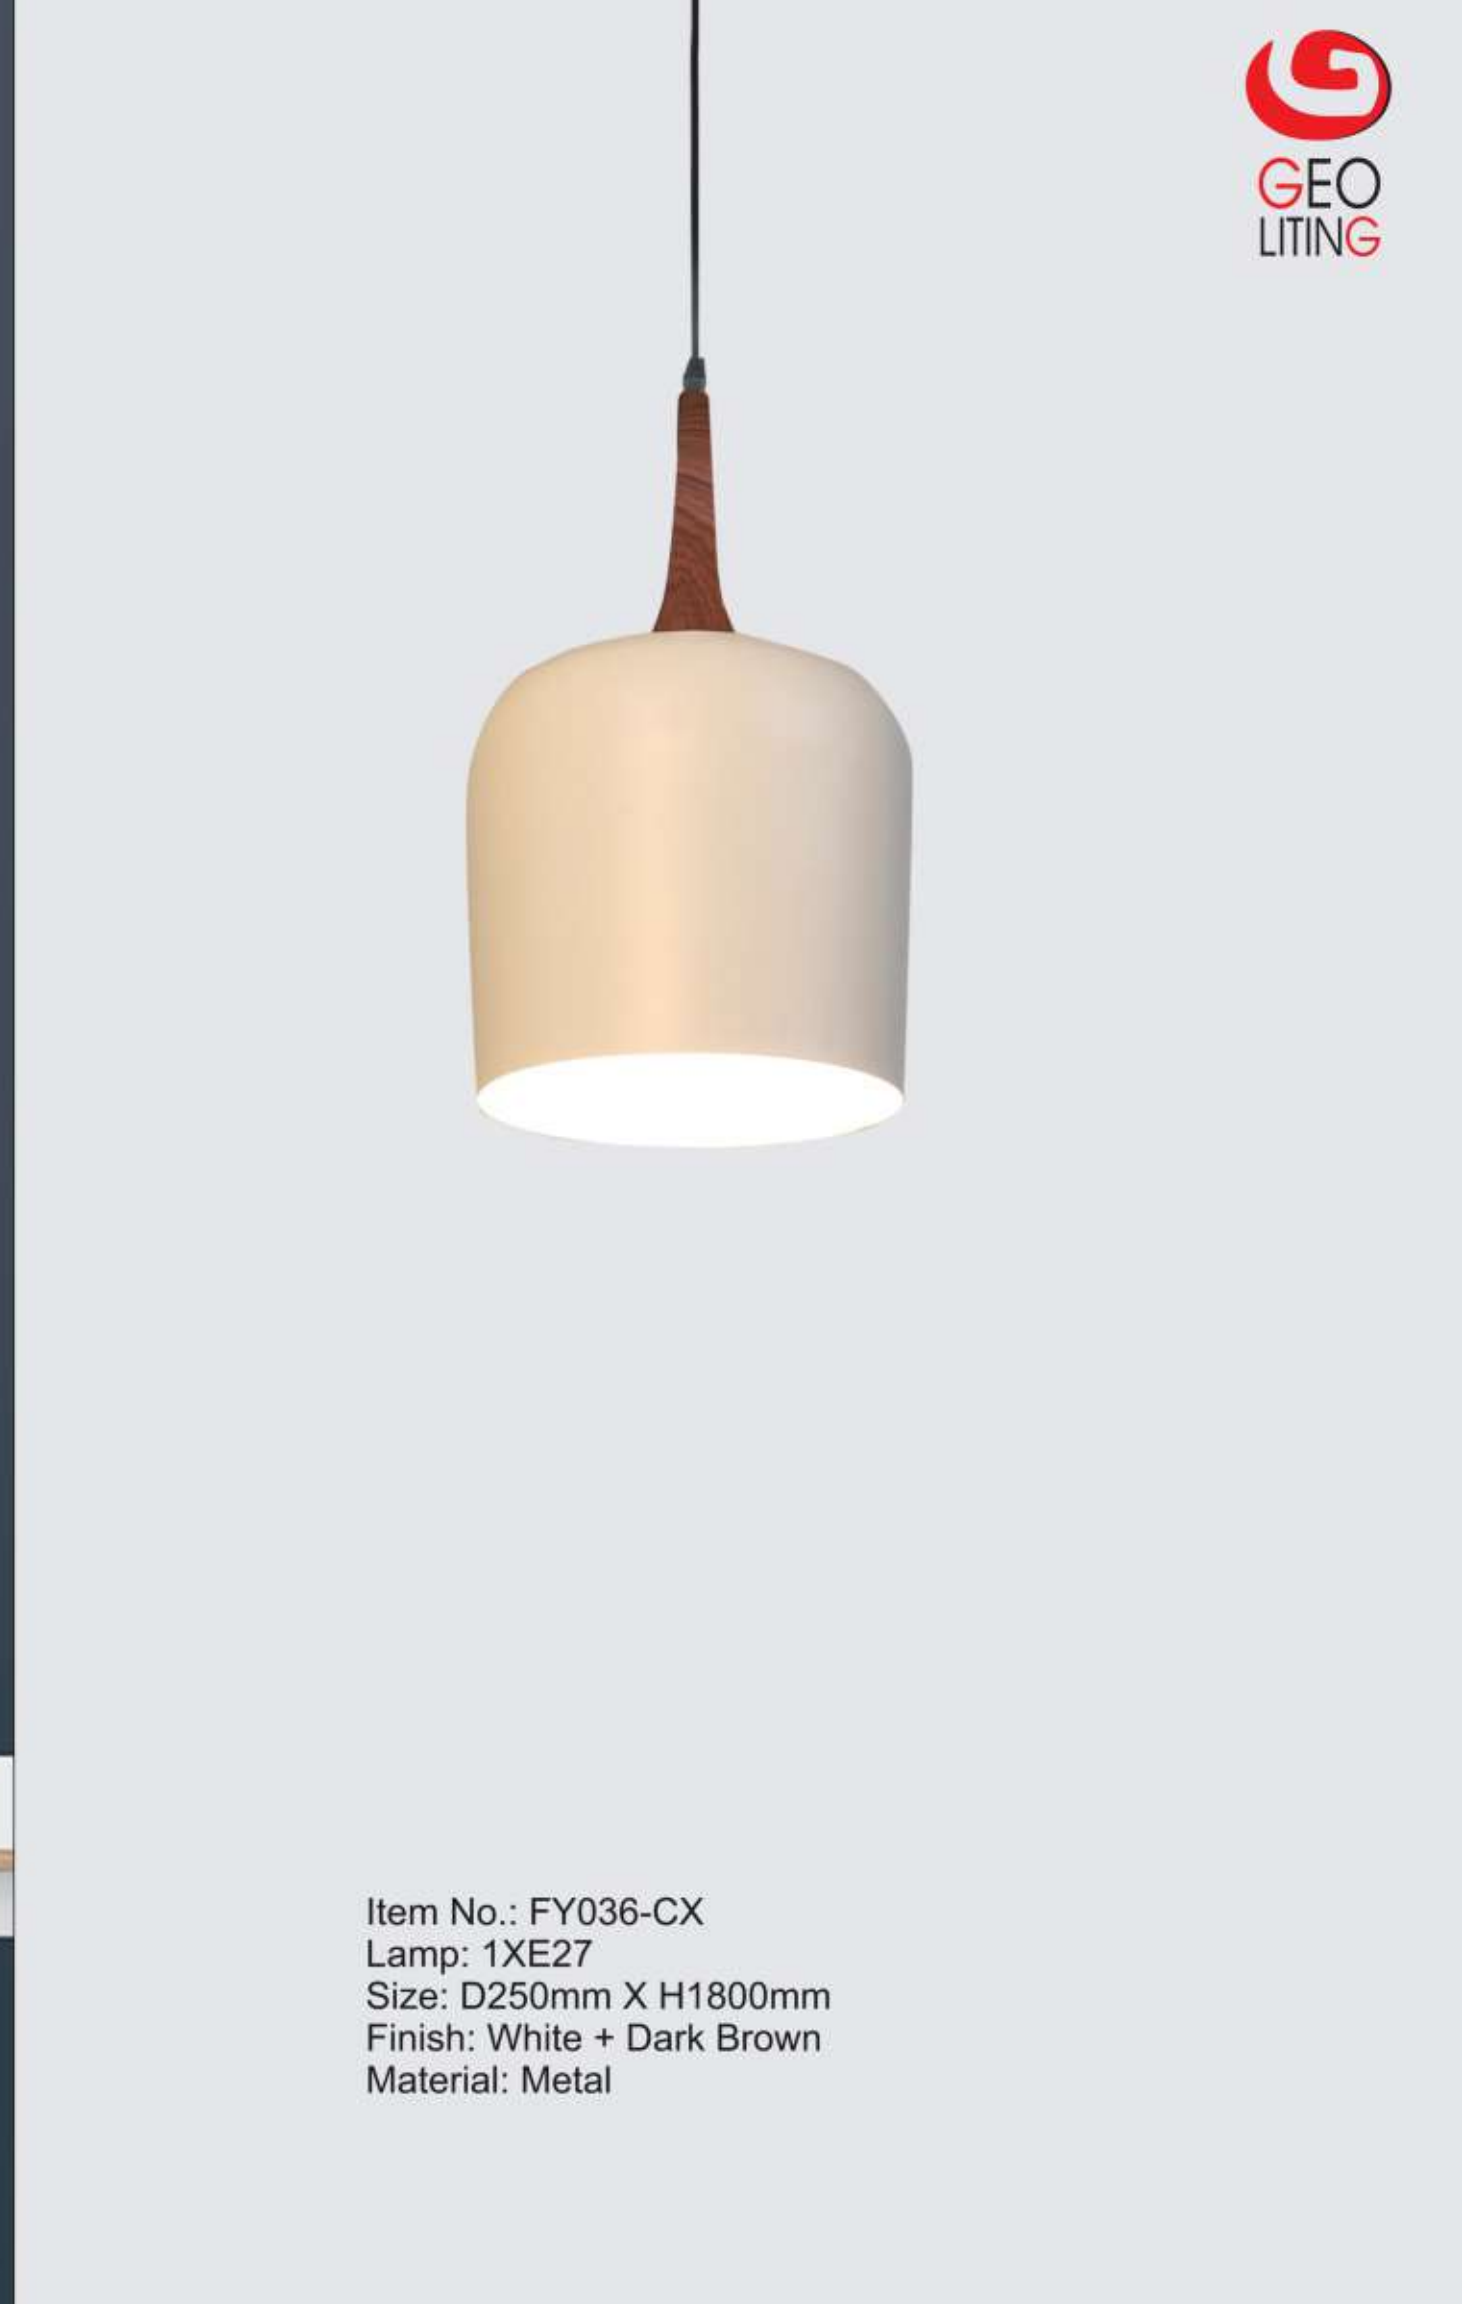

Item No.: FY036-CX
Lamp: 1XE27
Size: D250mm X H1800mm
Finish: White + Dark Brown
Material: Metal