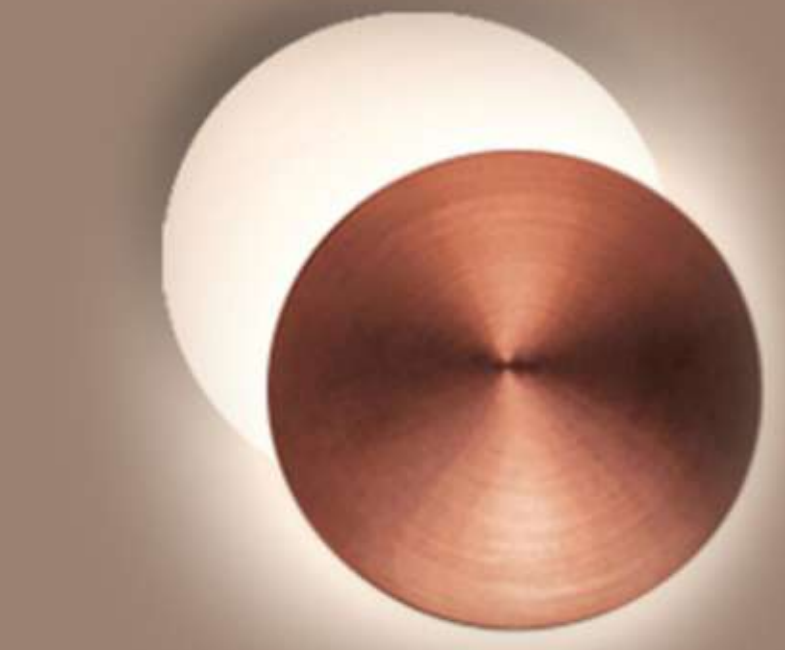

Item No.: 5288-1SQ COP
Lamp: Led
Size: W230mm X H230mm X D60mm
Finish: Antique Copper + Black
Material: Metal