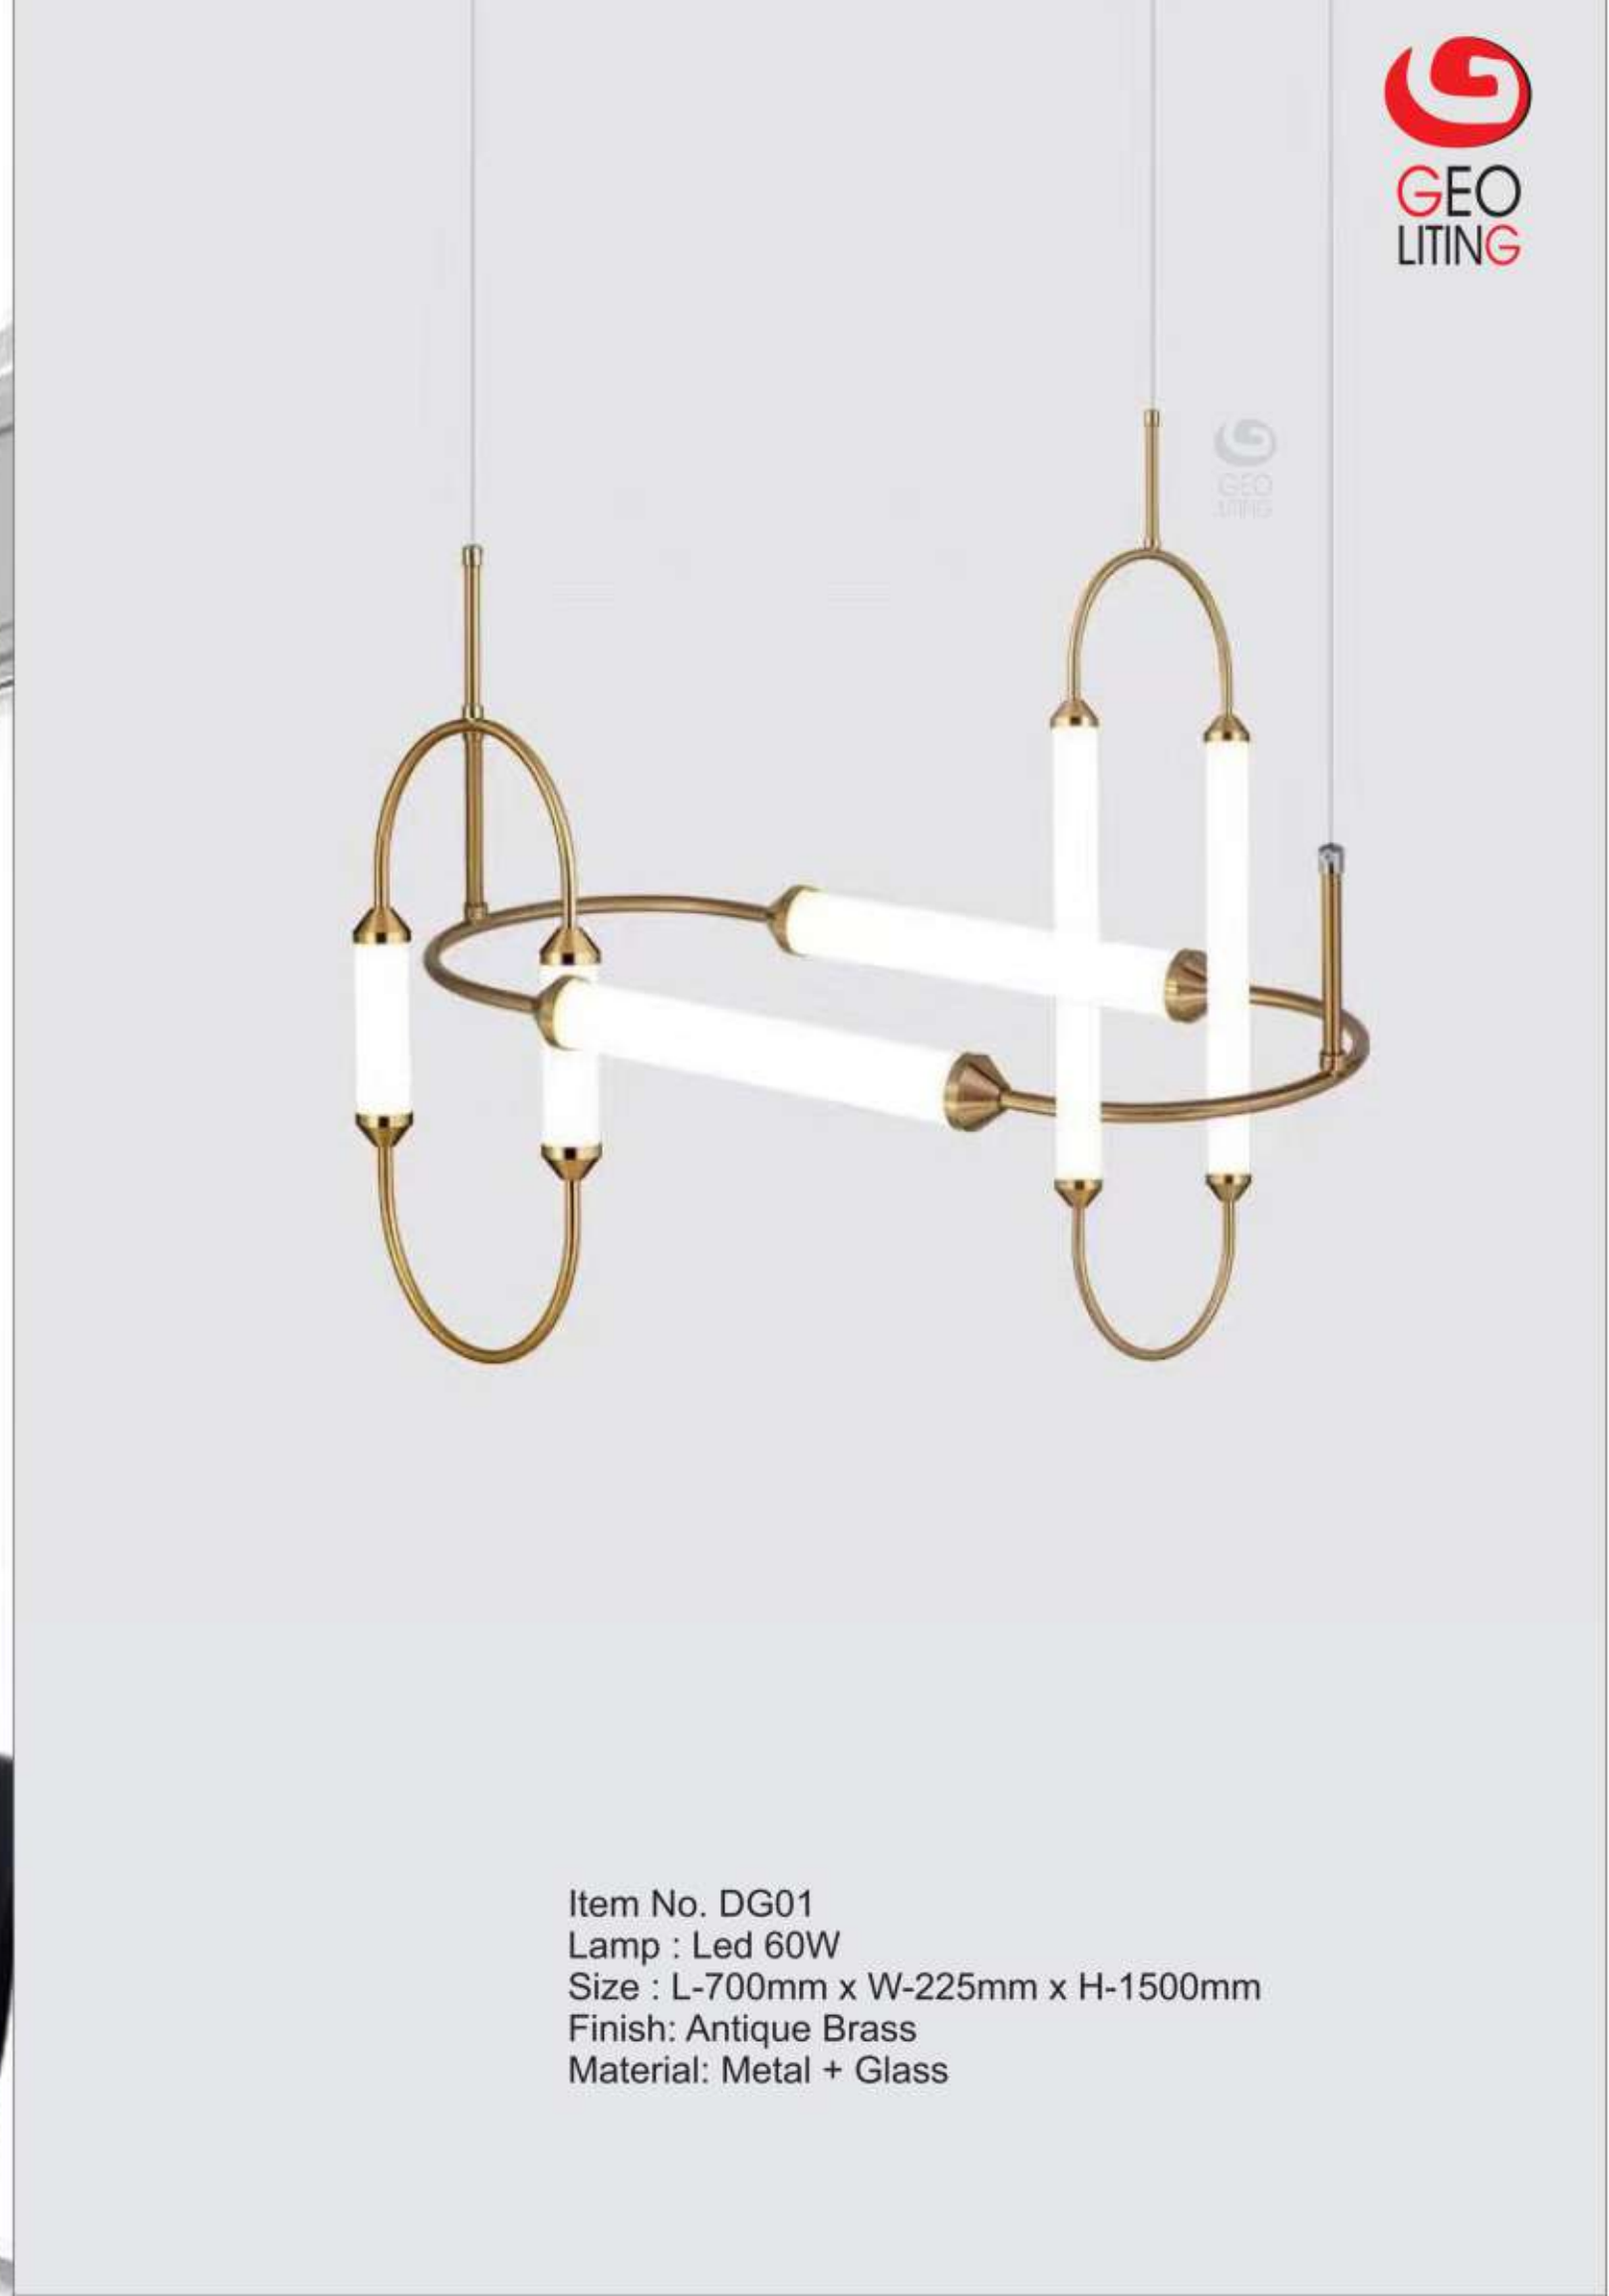

Item No. 9916-1C
Lamp : Led 80W
Size : D-550mm x H-1500mm
Finish : French Gold
Material : Metal + Acrylic

Item No. 9916-1L
Lamp : Led 112W
Size : L-1250mm x W-300mm x H-1500
Finish : French Gold
Material : Metal + Acrylic

Item No. B9916-1A
Lamp : Led 48W
Size : W-300mm x H-1000mm
Finish : French Gold
Material : Metal + Acrylic

Item No. T9916-1
Lamp : Led 18W
Size : D-300mm x H-550mm
Finish : French Gold
Material : Metal + Acrylic

Item No. F9916
Lamp : Led 48W
Size : D-350mm x H-1600mm
Finish : French Gold
Material : Metal + Acrylic

Item No: 9916-SE
Lamp: Led 150W
Size: L5Meter (Adjustable)
Finish: French Gold
Material: Metal + Acrylic
Description: It comes with 5 Cylinder + 1 Base For driver

Item No. DG01
Lamp : Led 60W
Size : L-700mm x W-225mm x H-1500mm
Finish: Antique Brass
Material: Metal + Glass

Item No. LD140-108
Lamp : Led 34W
Size : D-980mm x H-1200mm
Finish: Matt Copper
Material: Metal + Acrylic