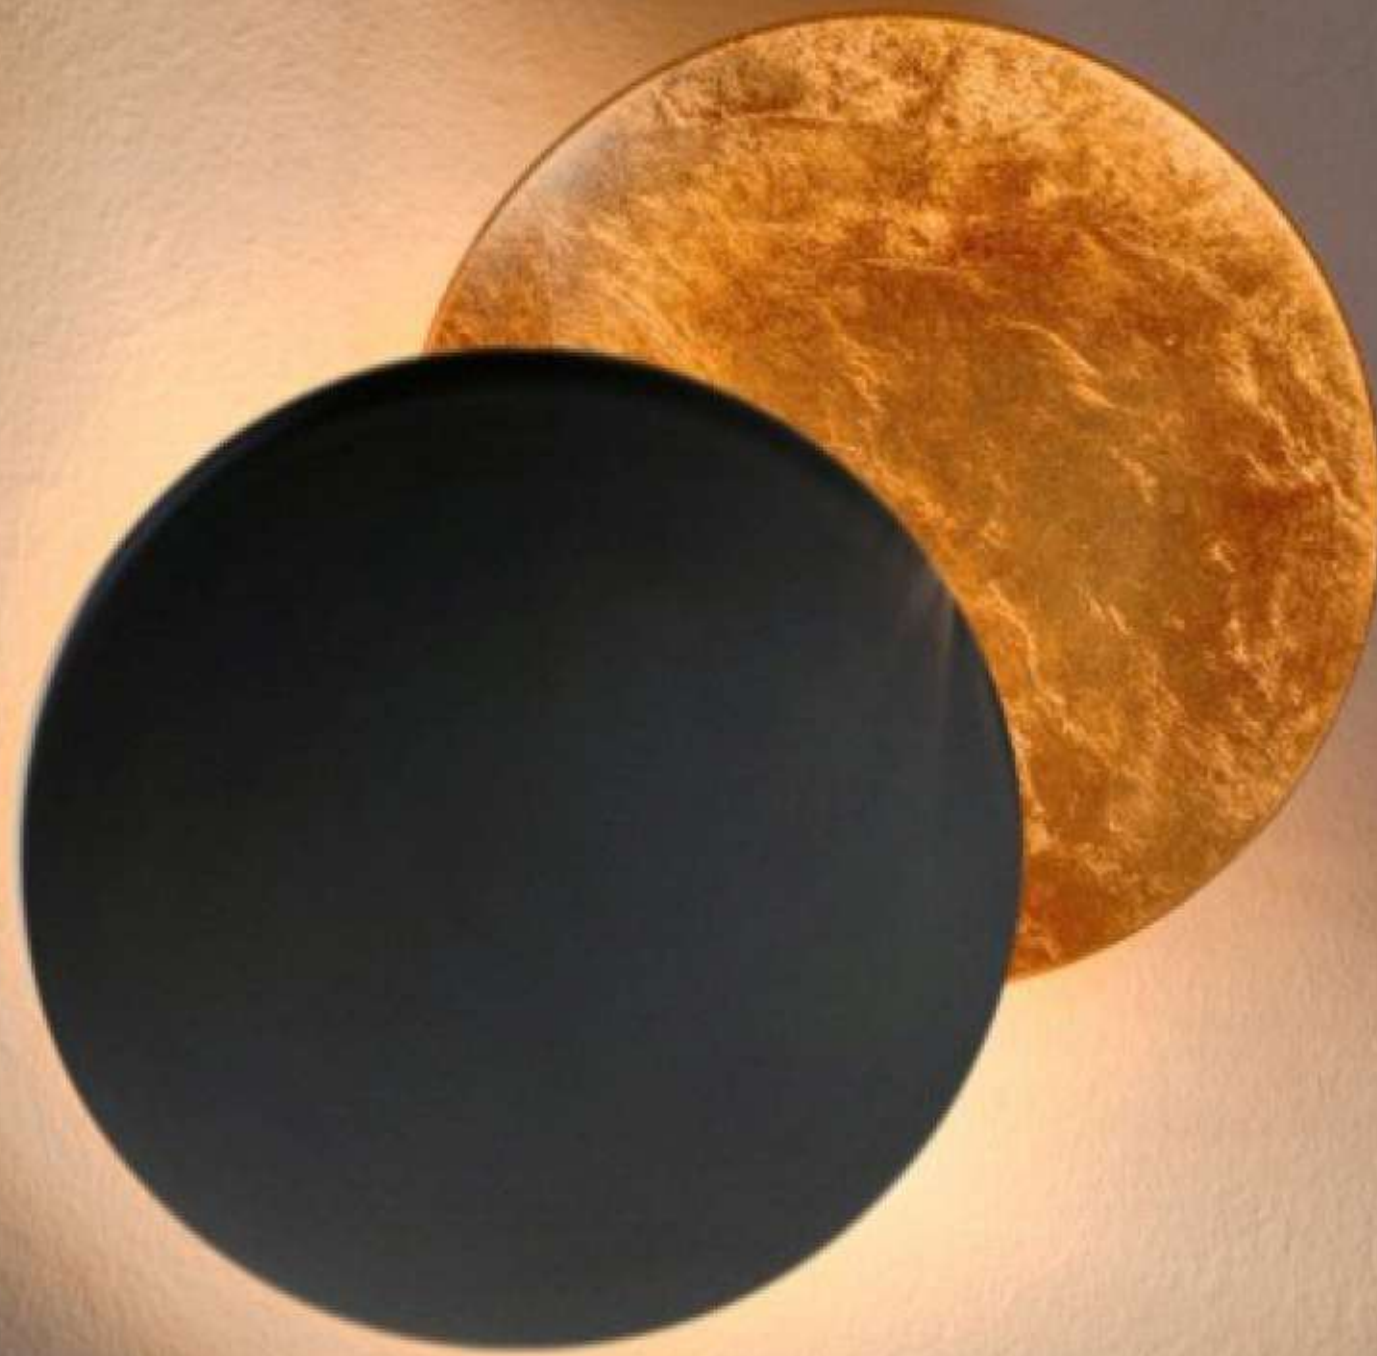

Item No.W1014
Lamp: Led 12W
Size : W100mm x D100mm (Adjustable)
Finish: White
Material: Metal

Item No.6803-1
Lamp: Led 12W
Size : W90mm x D80mm x H260mm
Finish: Brown
Material: Wood + Metal

Item No: 6842-2
Lamp: E27
Size: W140mm X D100mm X H220mm
Finish: Brown
Material: Wood + Metal