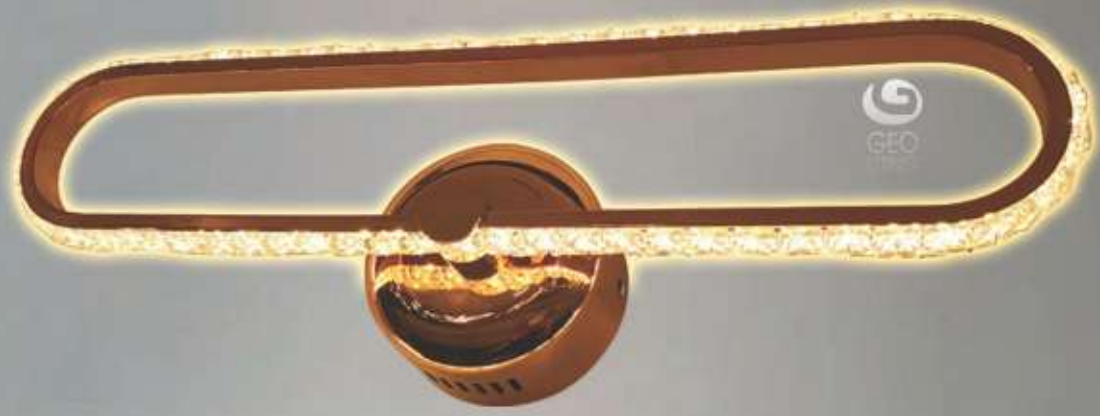

Item No. 8914-4
Lamp : 4XG9
Size : W-300mm x H-620mm x D-80mm
Finish: Rustic Copper
Material: Metal

Item No. 3059-S
Lamp : 3xG9
Size : W-240mm x D-95mm x H-430mm
Finish: Matt Gold
Material: Metal

Item No. 3059-M
Lamp : 6xG9
Size : W-300mm x H-650mm x D-95mm
Finish: Matt Gold
Material: Metal