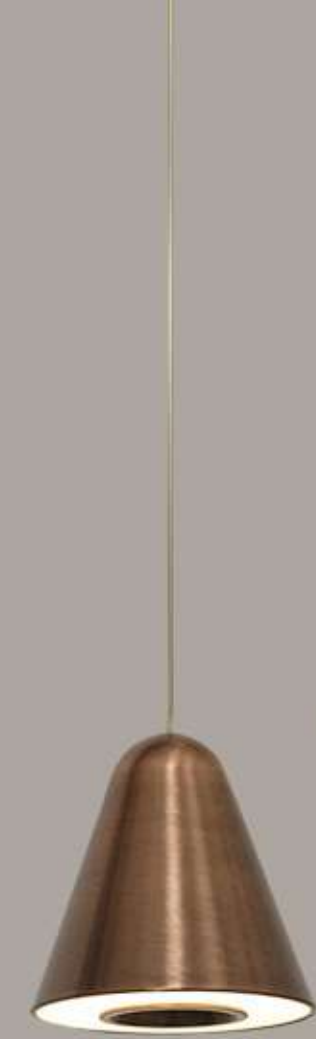

GEO
LITING

Item No. 0050-1AC
Lamp : Led 7W
Size : D-70mm x H-1200mm
Finish: Antique Copper
Material: Metal + Acrylic