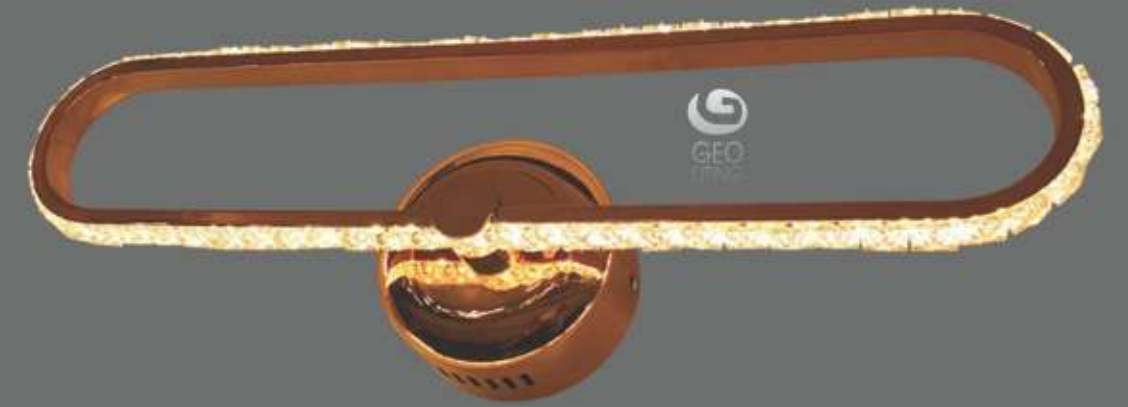

Item No. 8914-4
Lamp : 4XG9
Size : W-300mm x H-620mm x D-80mm
Finish: Rustic Copper
Material: Metal

Item No. 3059-S
Lamp : 3xG9
Size : W-240mm x D-95mm x H-430mm
Finish: Matt Gold
Material: Metal

Item No. 3059-M
Lamp : 6xG9
Size : W-300mm x H-650mm x D-95mm
Finish: Matt Gold
Material: Metal