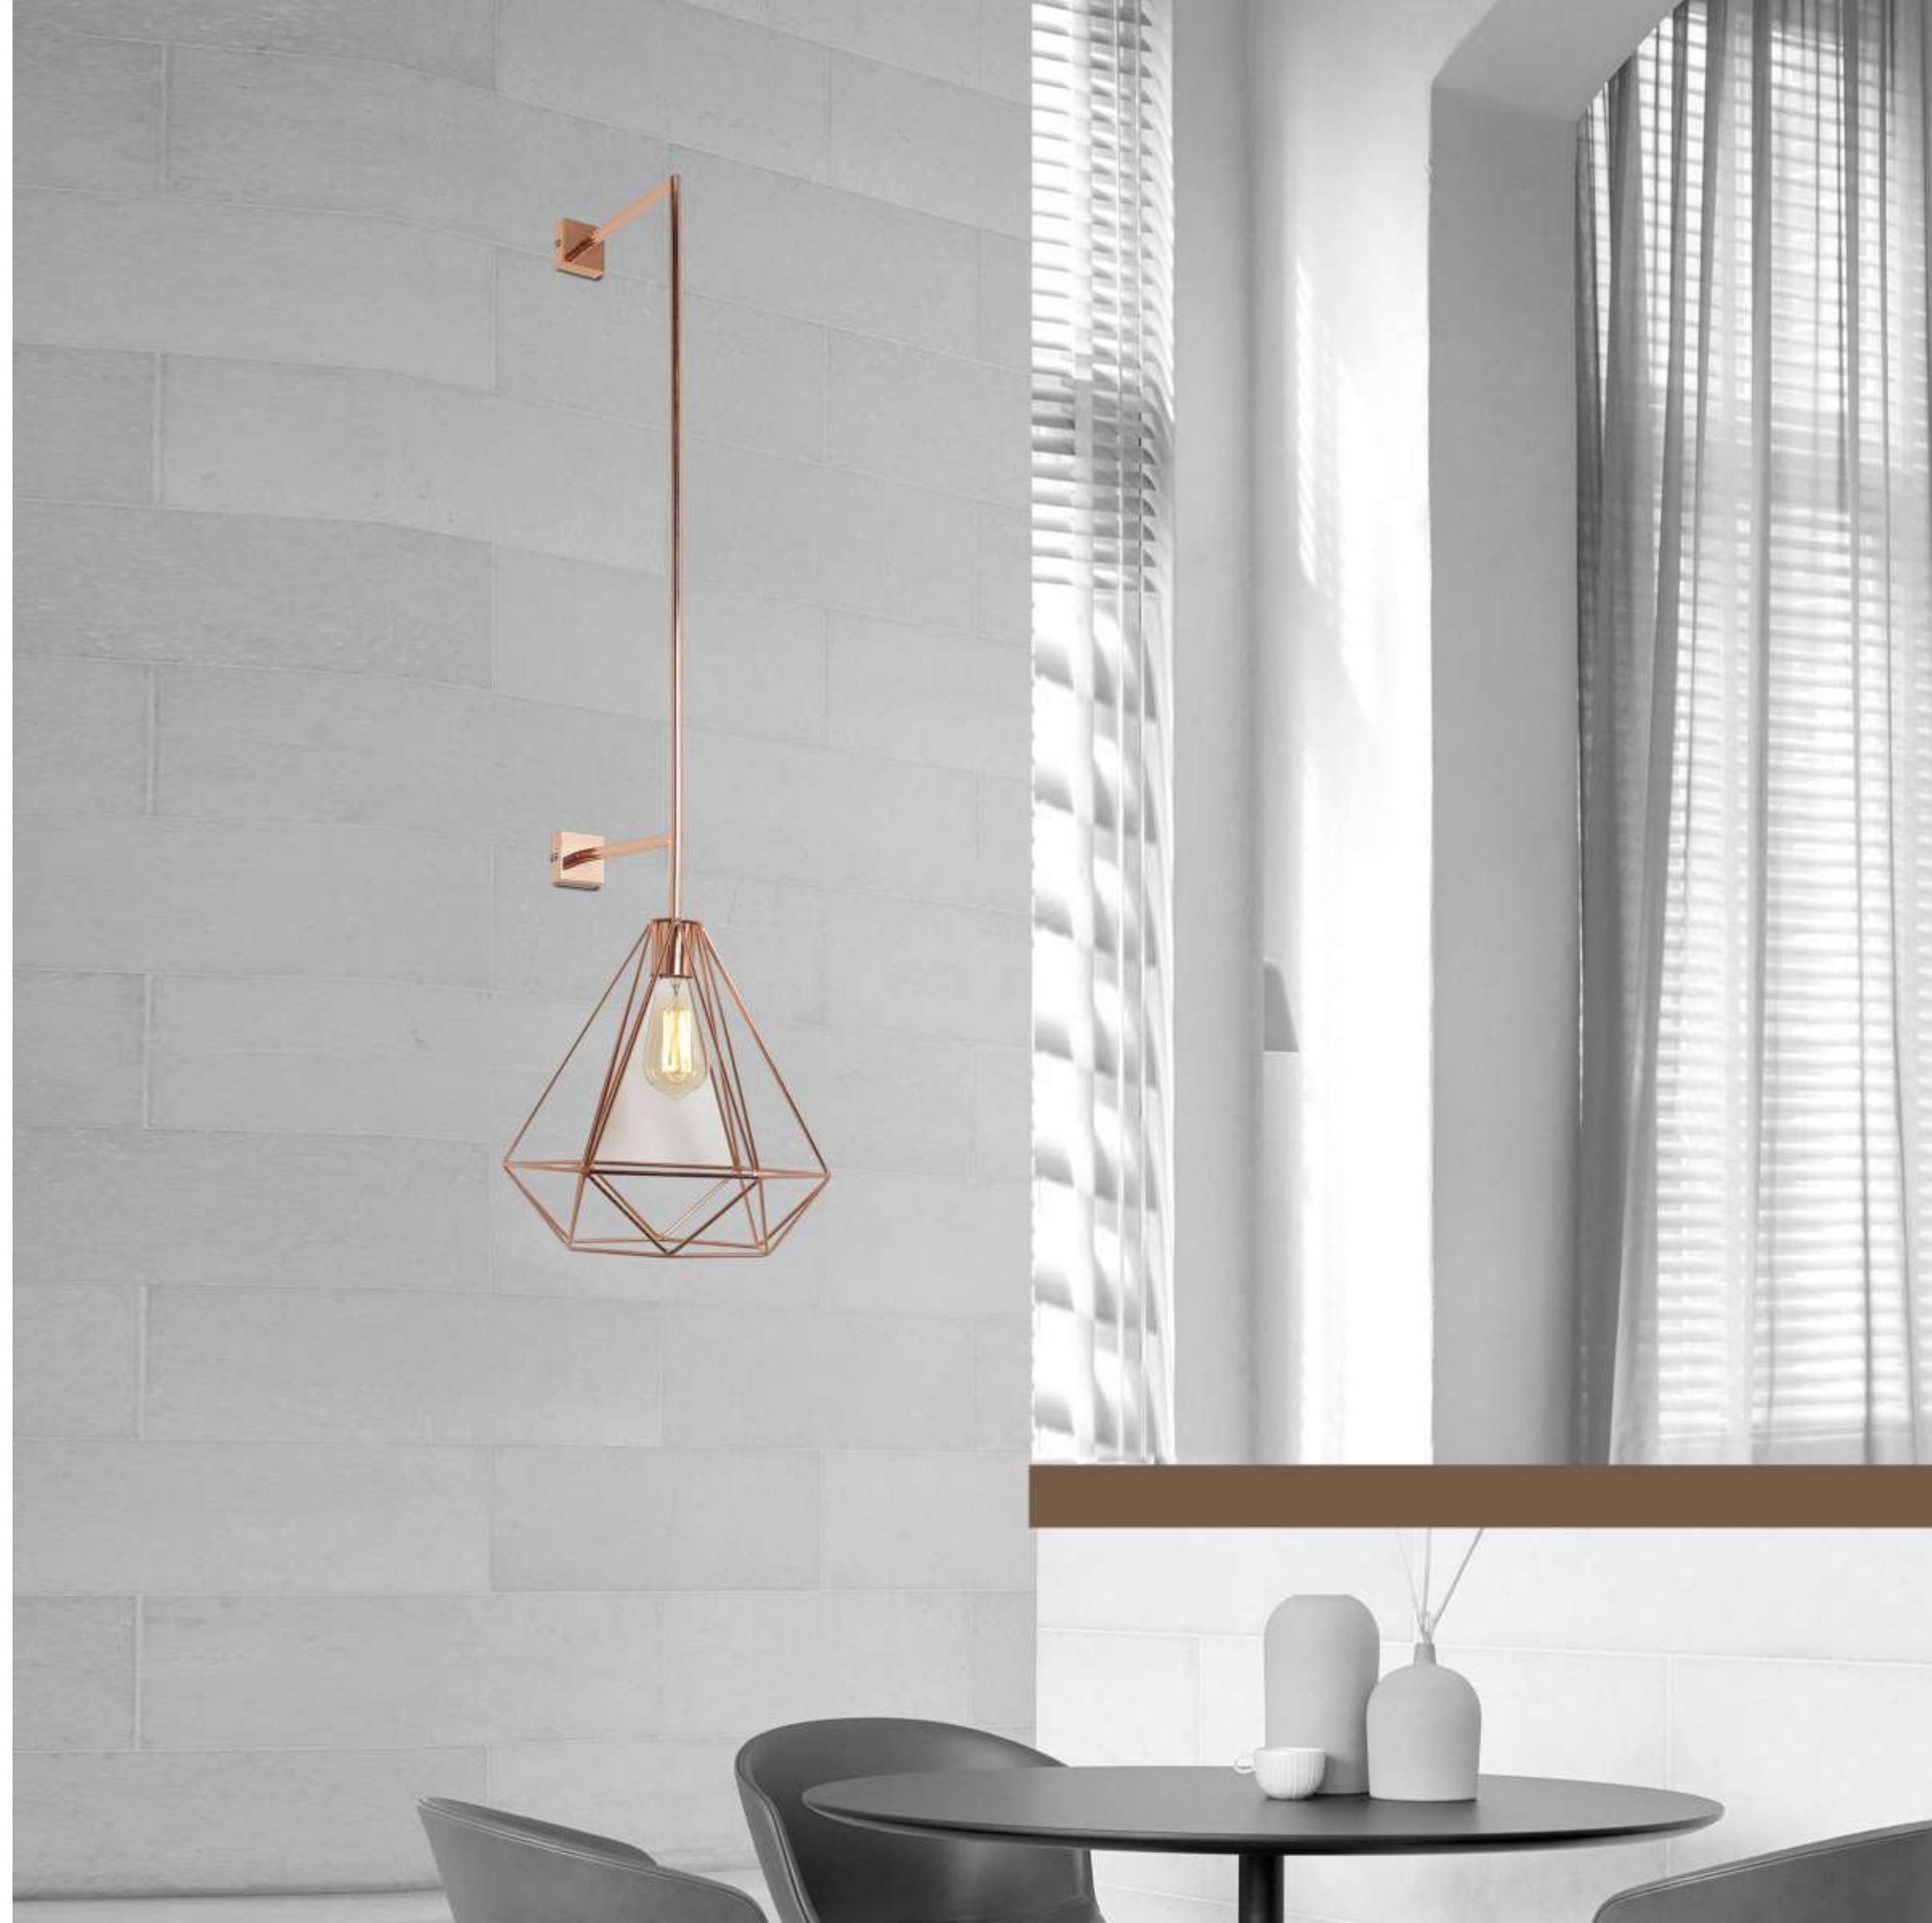

Item No: GEW-2017COP
Lamp: 1xE27
Size: W310mm X H1150mm X D350mm
Finish: Copper
Material: Metal