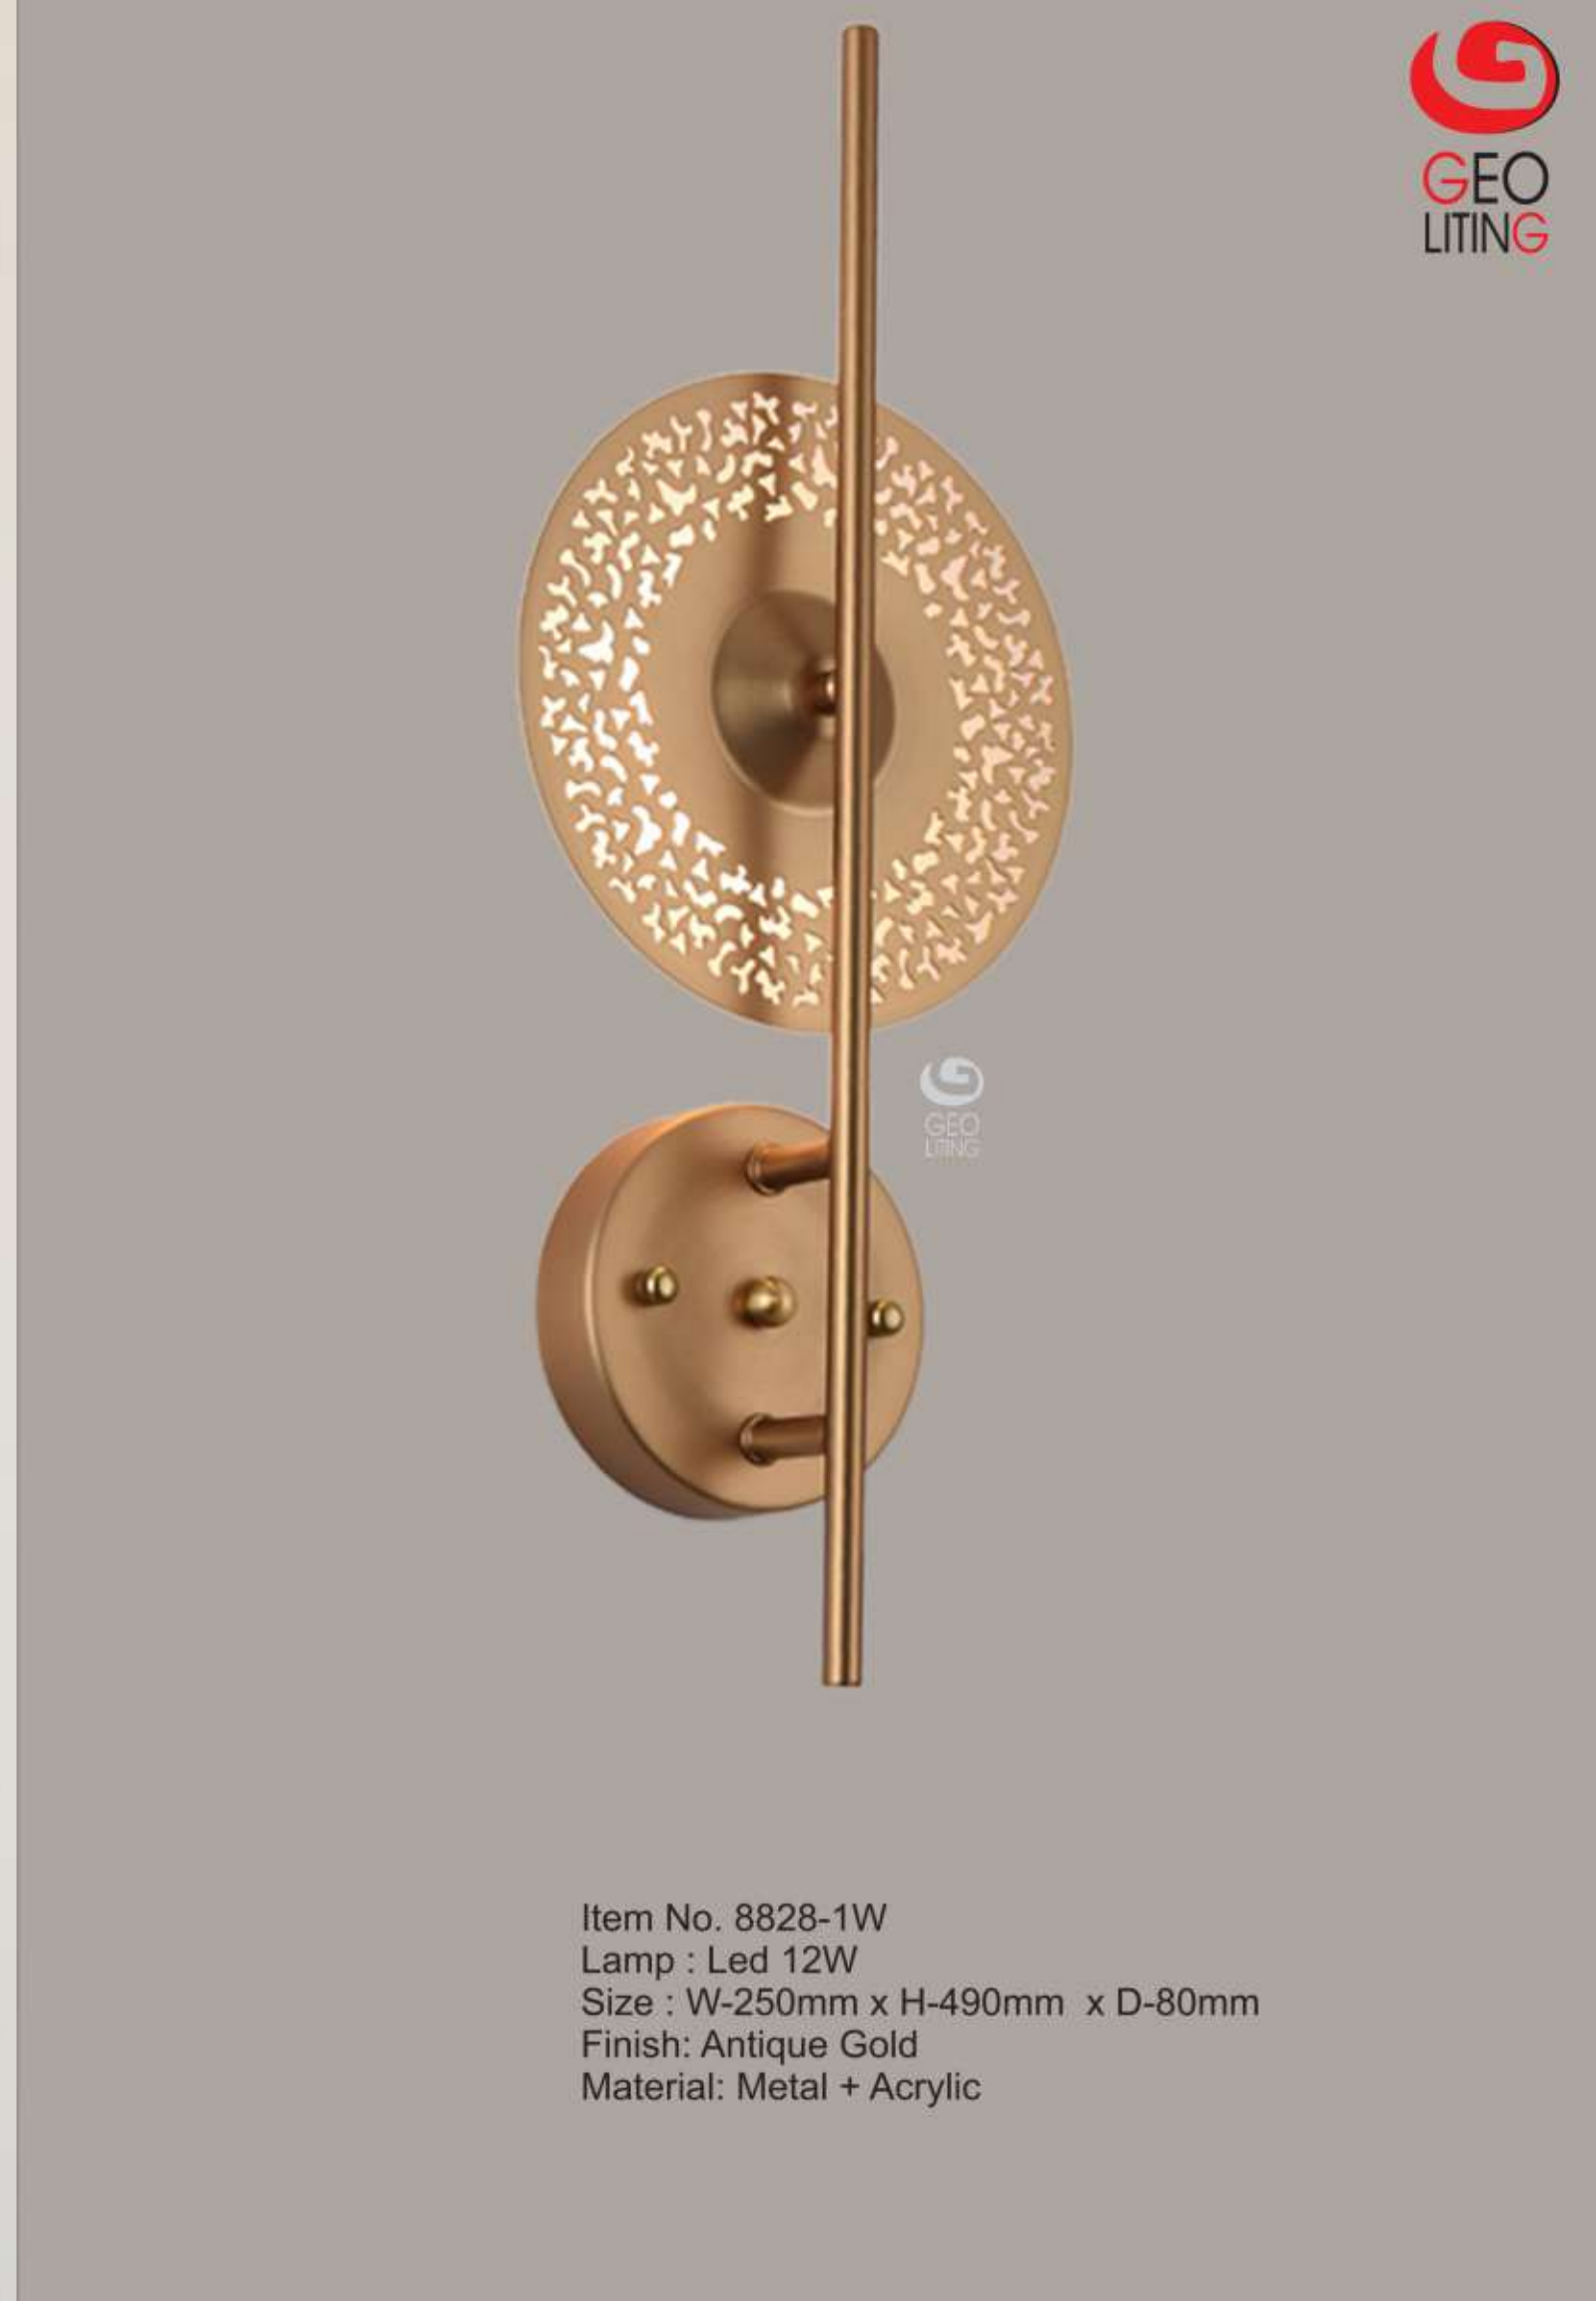

Item No. 35010-3E
Lamp : 18W Led
Size : W-300mm x D-40mm
Finish: Veneer
Material: Wooden

Item No. 35015-30
Led: 20W
Size : W-300mm x D-40mm
Finish: Brown Veneer
Material: Wooden + Acrylic

Item No. 51573-W
Lamp : Led 12W
Size : D-160mm x Depth-60mm
Finish: White + Brushed gold
Material: Metal + Acrylic

Item No: 5730
Lamp: Led
Size: W290mm X D60mm
Finish: Antique Brass
Material: Metal

Item No.: MB1WBK
Lamp: Led 12W
Size: W250mm X D50mm
Finish: Black
Material: Metal + Marble

Item No.: MB1WGD
Lamp: Led 12W
Size: W225mm X D50mm
Finish: Antique Brass
Material: Metal + Marble

Item No.: 023-RD
Lamp: Led 12W
Size: W200mm X D65mm
Finish: Antique Brass
Material: Metal + Acrylic

Item No.: GEW280
Lamp: Led
Size: W280mm X D70mm X H450mm
Finish: Antique Brass
Material: Metal + Glass

Item No. HB01
Lamp : Led
Size : D-300mm
Finish : Gold
Material : Metal

Item No. 8828-1W
Lamp : Led 12W
Size : W-250mm x H-490mm x D-80mm
Finish: Antique Gold
Material: Metal + Acrylic

Item No. 8828-2W
Lamp : Led 18W
Size : W-250mm x H-590mm x D-80mm
Finish: Antique Gold
Material: Metal + Acrylic