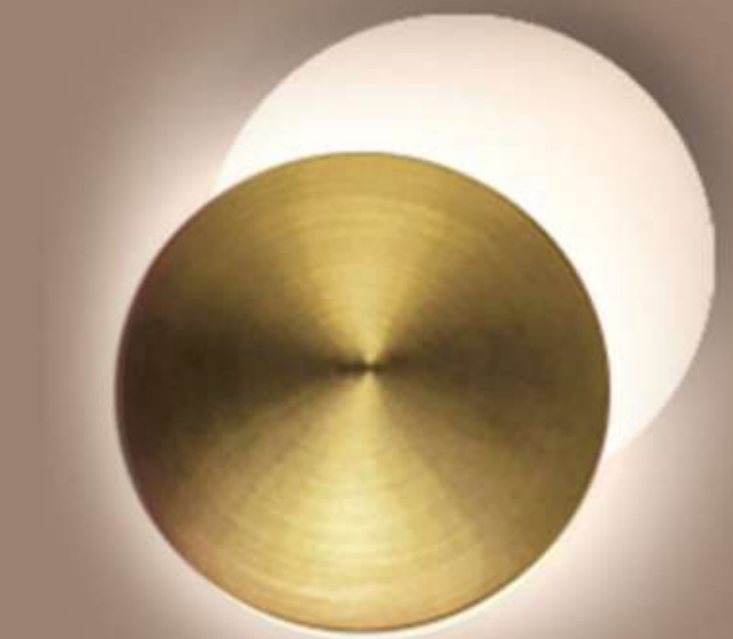

Item No.: 6099-1 BR/COP
Lamp: Led
Size: W170mm X H280mm X D100mm (Adjustable)
Finish: Antique Brass / Copper + White
Material: Metal