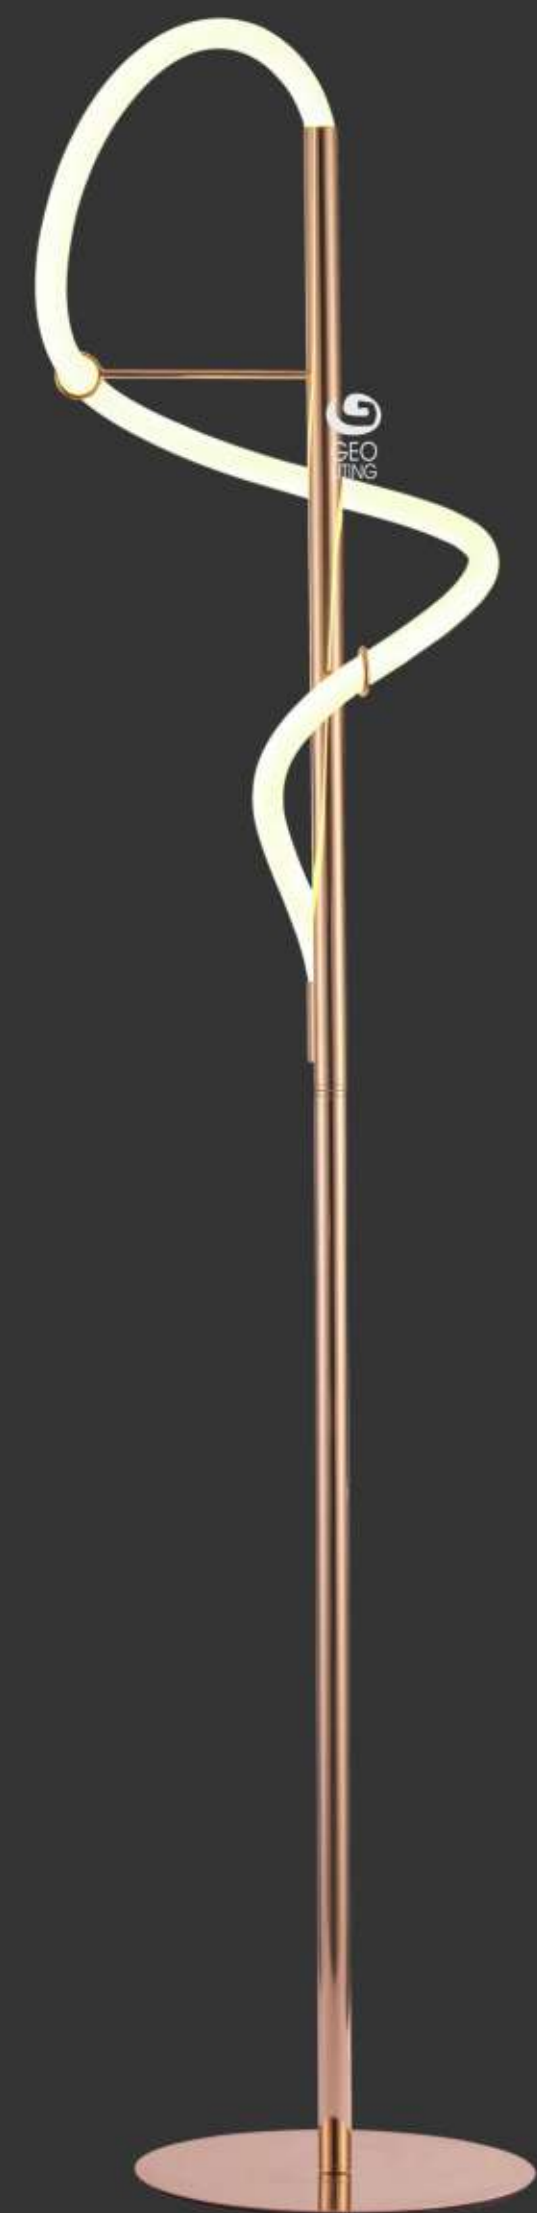

Item No. F9916
Lamp : Led 48W
Size : D-350mm x H-1600mm
Finish : French Gold
Material : Metal + Acrylic