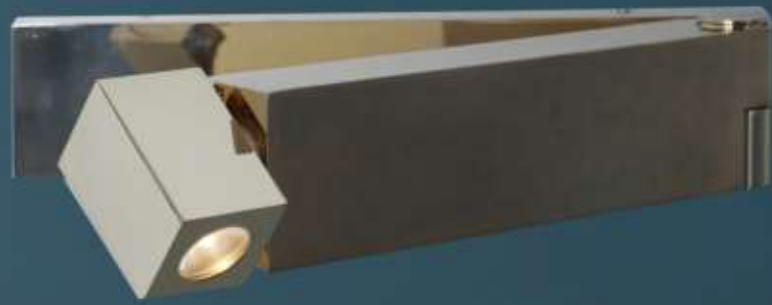

Item No.: 0017
Lamp: Led 3W
Size: W200mm X H50mm X D230mm (Adjustable)
Finish: Gold
Material: Metal