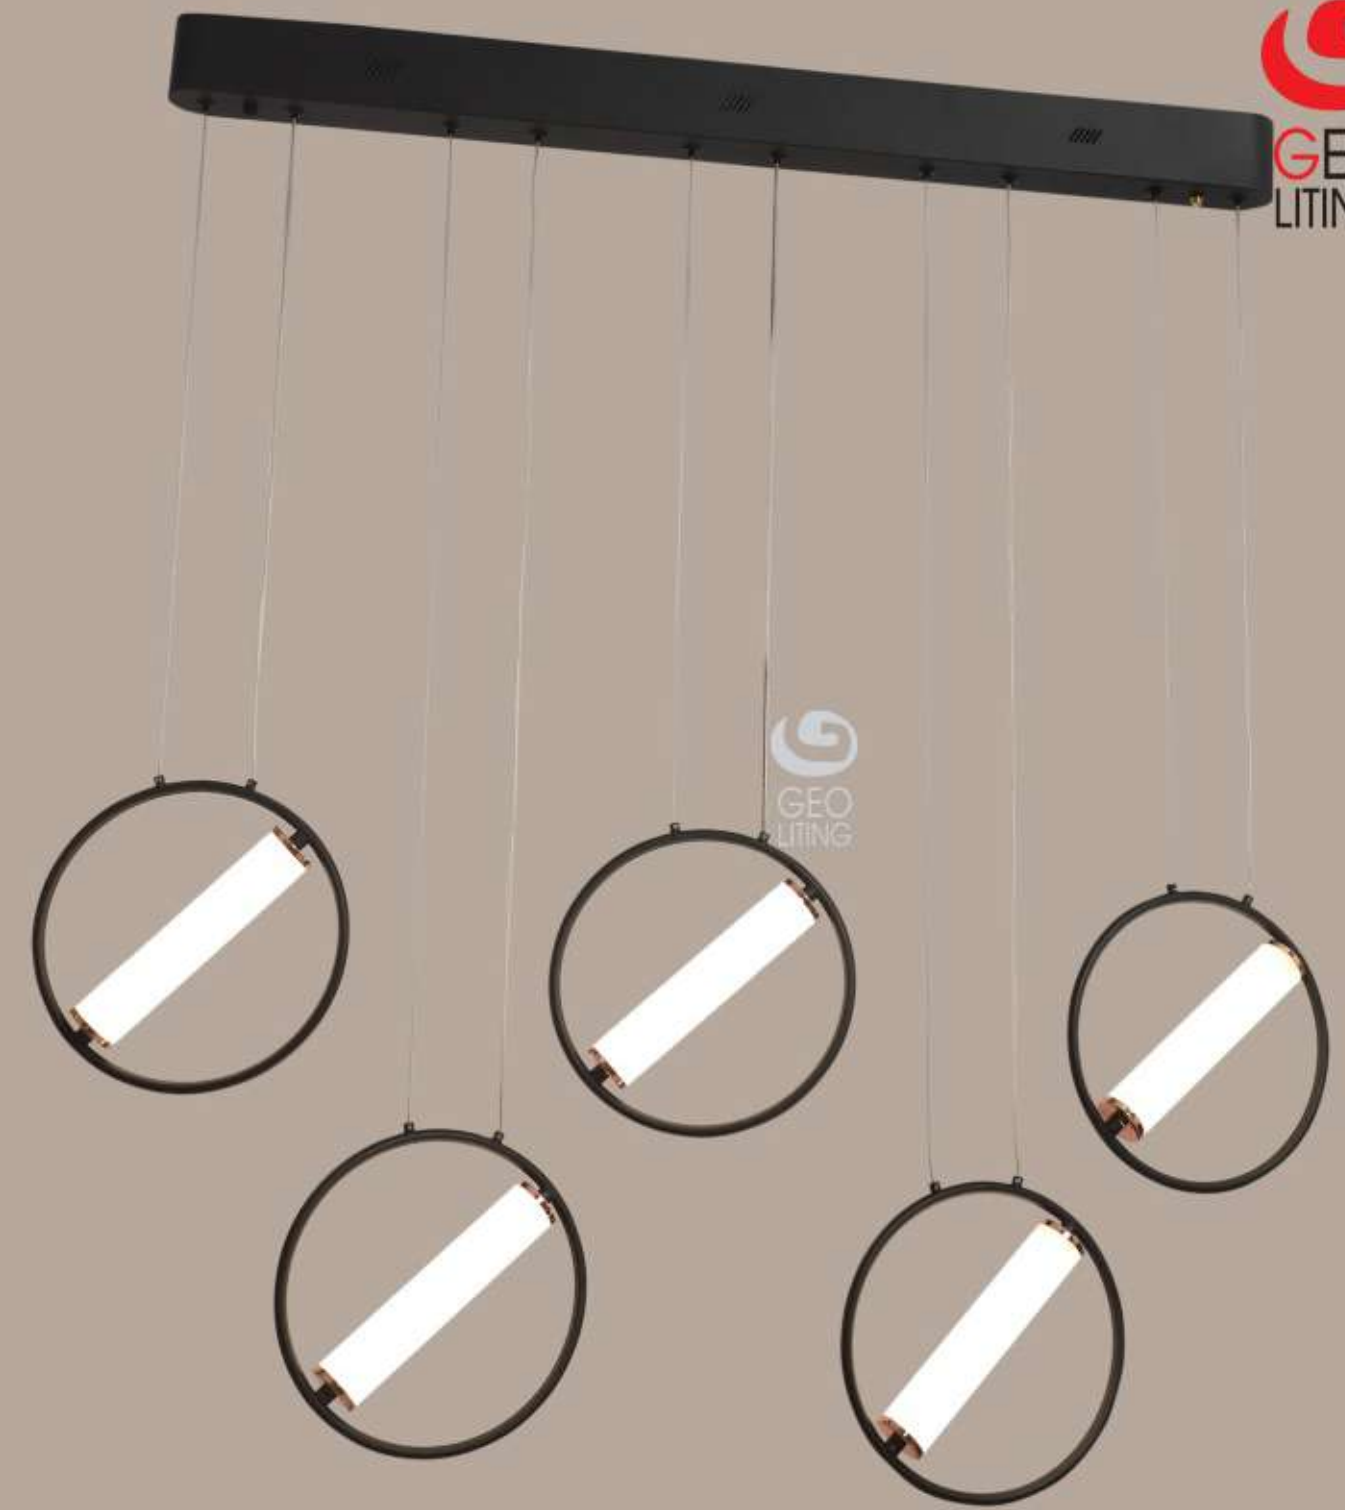

Item No: GEH-8801-36
Lamp: 36xG4
Size: D700mm X H1400mm
Finish: Gold
Material: Metal + Amber Glass

Item No.1809-22
Lamp: G4
Size : L1000mm x W200mm(Adjustable) x H1200mm
Finish: Antique brass
Material: Metal + Acrylic

G
GEO
LITING

G
GEO
LITING

Item No. 3040-24
Lamp : Led 72W
Size : D-550mm, x H-1200mm
Finish: Black + Gold
Material: Metal + Acrylic

Item No.MD2060
Lamp: Led 36W
Size : D400mm x H1500mm
Finish: White
Material: Metal + Acrylic

Item No.6658-9H
Lamp: Led
Size : D750mm x H1500mm
Finish: Coffee Brown
Material: Metal + Acrylic

G
GEO
LITING

G
GEO
LITING

G
GEO
LITING

Item No. D5312-5
Lamp : Led 60W
Size : H-1500mm x L-1000mm
Finish: Metal+Glass
Material: Black+ Gold