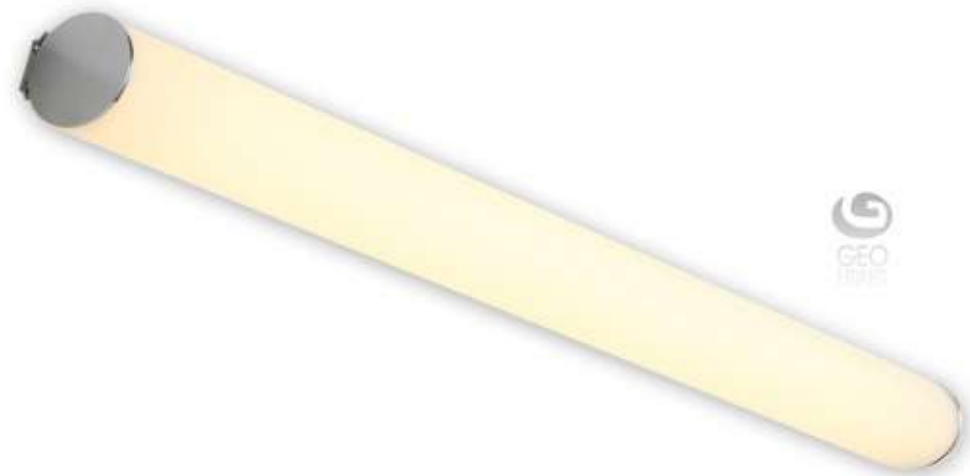

Item No. 8821-500CH
Lamp: Led-24W
Size : L500mm x D75mm
Finish: Chrome
Material: Metal + Glass