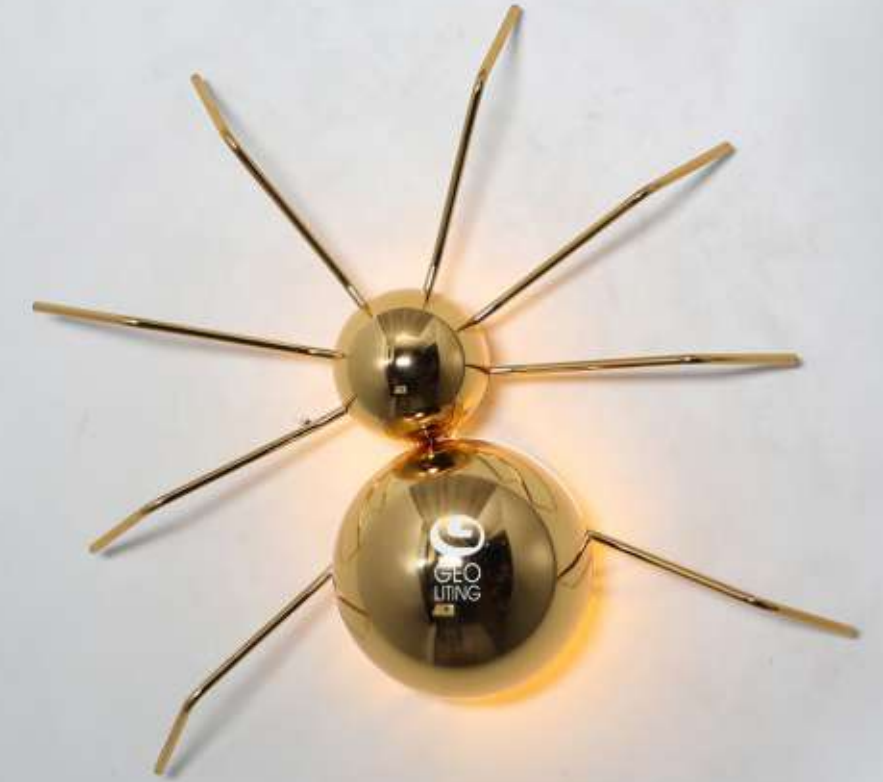

Item No. HB01
Lamp : Led
Size : D-300mm
Finish : Gold
Material : Metal