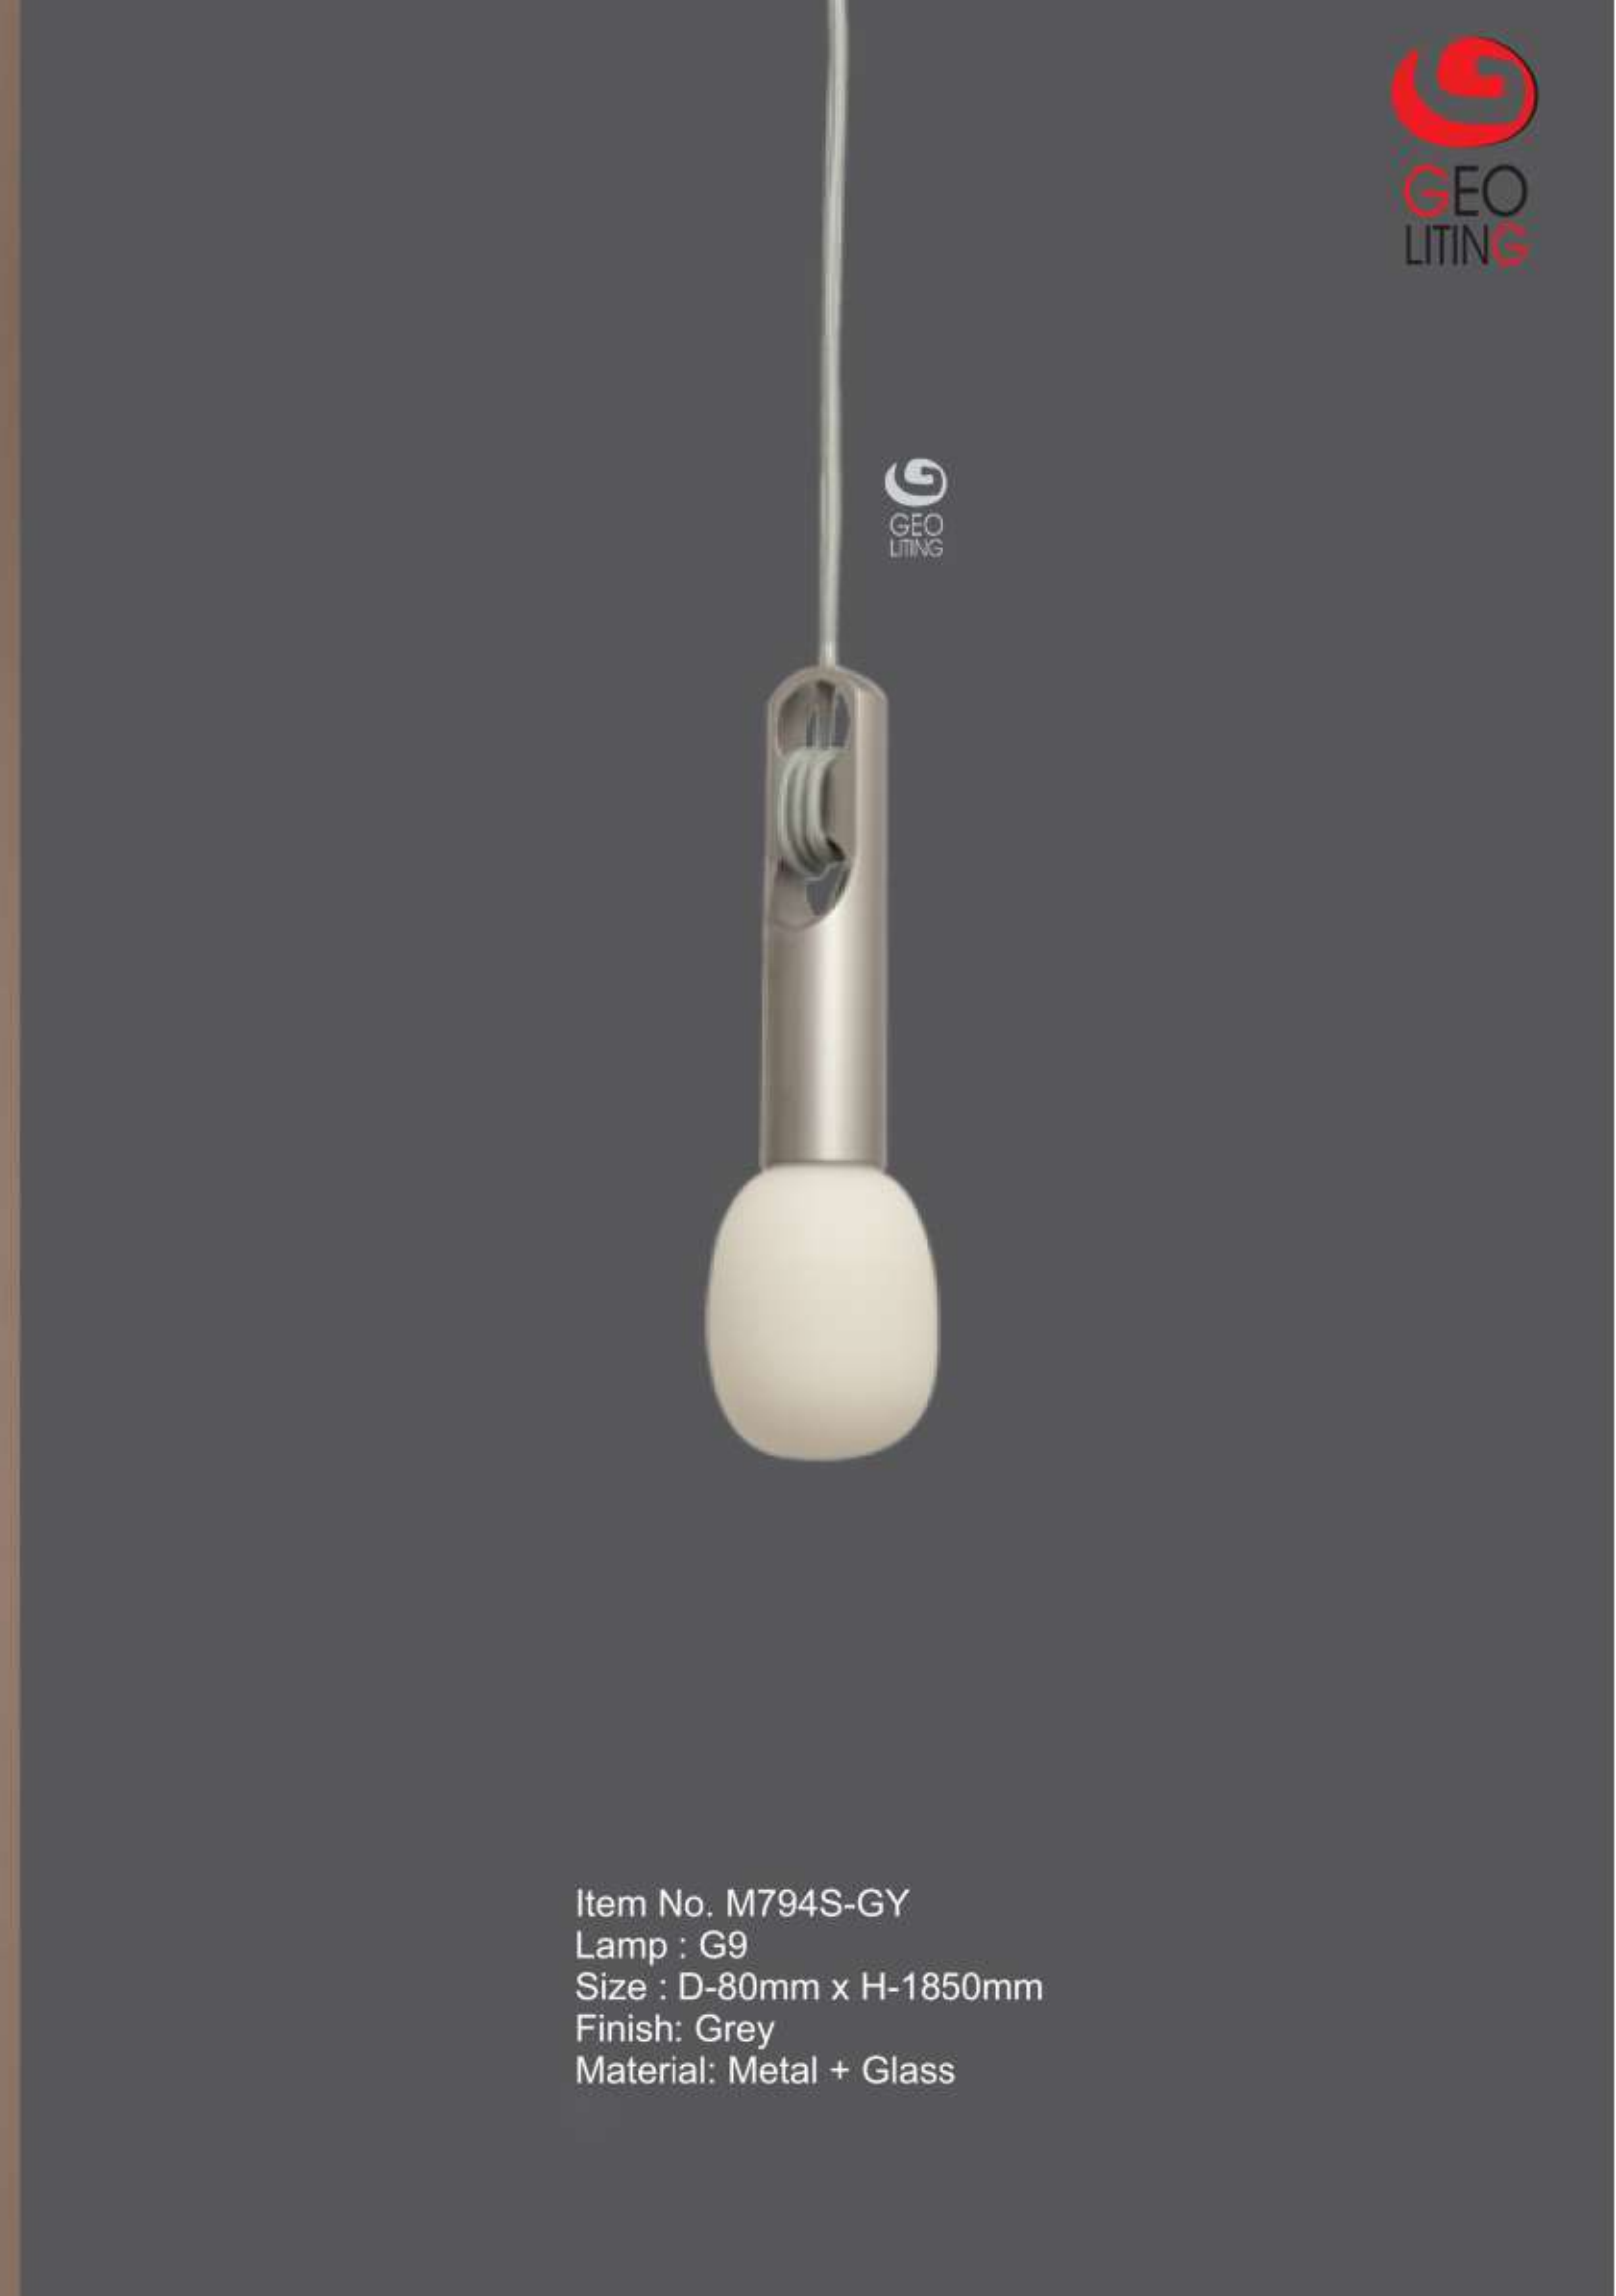

G
GEO
LITING

Item No. M794S-GY
Lamp : G9
Size : D-80mm x H-1850mm
Finish: Grey
Material: Metal + Glass