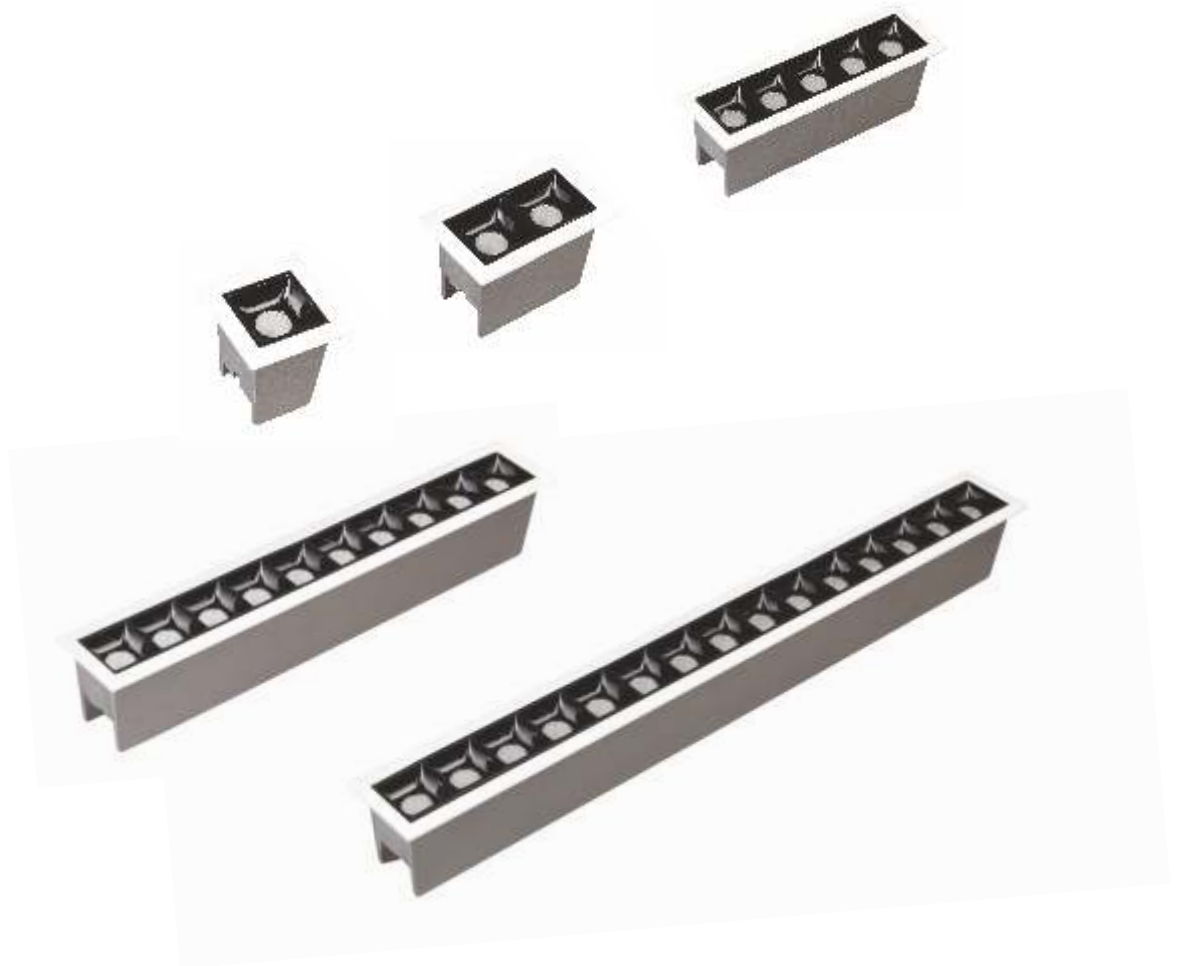

Linea Sharp

Bright light, longer life

- Strong focused 40° beam
- Wide voltage tolerance 160V-360V
- Glare free - Easy on the eye

	Ceiling Light	Ceiling Light	Ceiling Light	Ceiling Light	Ceiling Light
Colour	–	–	–	–	–
Material	Aluminium	Aluminium	Aluminium	Aluminium	Aluminium
Dimensions (mm)	45 X 45 X 49	75 X 45 X 49	147 X 45 X 49	280 X 45 X 49	413x45x 49
Lamp Base	LED	LED	LED	LED	LED
Wattage	3W	6W	10W	20W	30W
Lumen/CCT	150lm / 3000K, 4000 K	525lm / 3000K, 4000 K	700lm / 3000K, 4000 K	1400lm / 3000K, 4000 K	2100lm / 3000K, 4000 K