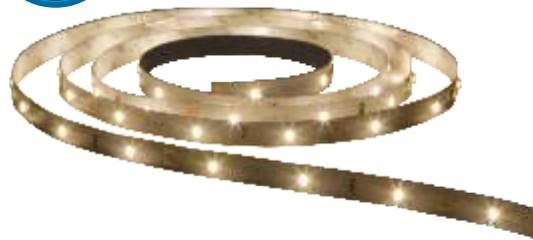

Linea Bright/Premium/ Blue & Pro Glow

500lm
per Mtr[*]