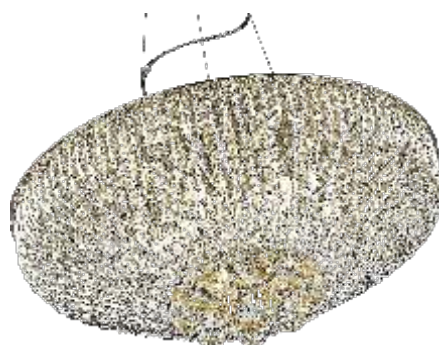

Splendora

Model No.: 581903

Finest crystals in superb chrome finish to add style to your house.

Model No.: 581904

Superior-grade crystals set in mirror stainless steel with chrome finish for refined decor.

Model No.: 581905

Choicest crystals with chrome finish in a grand heritage design for a royal feel.

Recommended LED, CFL or Incandescent Bulbs can be used

	Chandelier	Chandelier	Single Head Wall Light
Model No.	581903	581904	581905
Colour	Chrome	Chrome	Chrome
Material	Metal	Metal	Metal
Dimensions (mm)	Dia. 575 X H 1743	Dia. 575 X H 213	W 190 X H 175 x D 112
Lamp Base	G9	G9	G9
Wattage	7 X MAX 42W	7 X MAX 42W	1 X MAX 42W
Lumen/CCT	Non-Integrated LED Luminaire