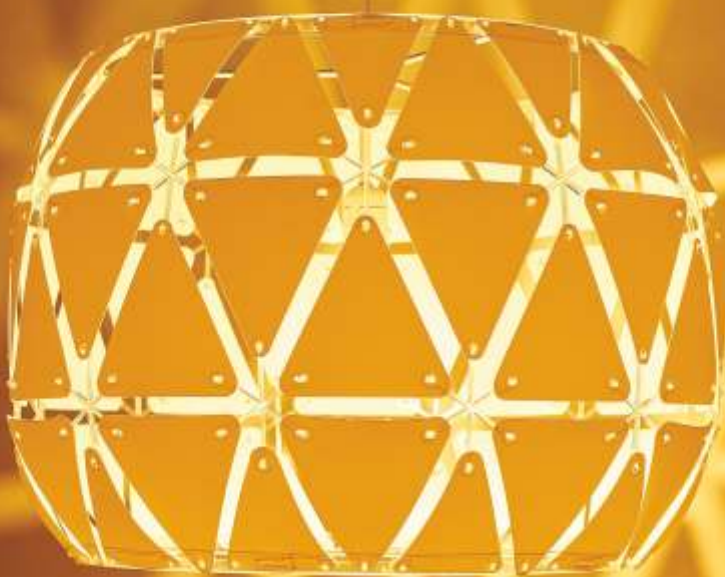

Model No. 40917