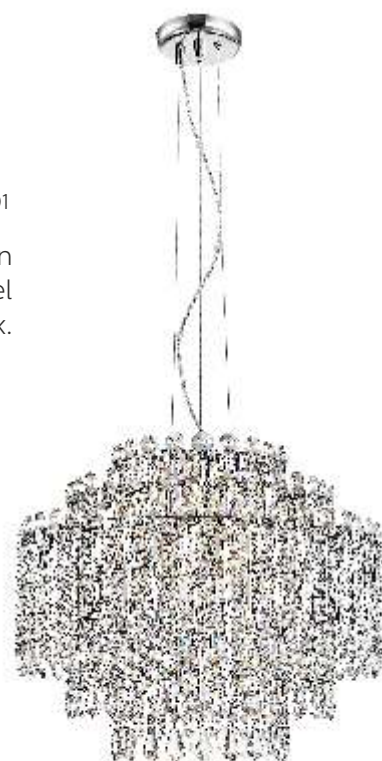

Torrent

Model No.: 581901

Finest crystals in contemporary stainless steel finish for a royal look.

Model No.: 581902

Premium crystals in aesthetic stainless steel finish for the ultra-modern house.

	Chandelier	Wall Lamp
Model No.	581901	581902
Colour	Chrome	Chrome
Material	Stainless Steel with Clear Crystal	
Dimensions (mm)	Dia. 550 X H 570	W 160 X H 240 X D 80
Lamp Base	G9	G9
Wattage	8*MAX 33W	2*MAX 33W
Lumen/CCT	Non-Integrated LED Luminaire