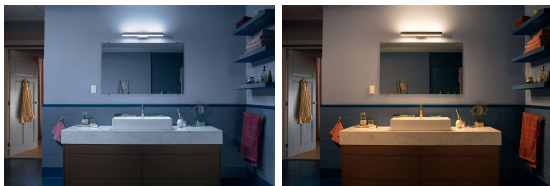

Hue White Ambiance | ADORE Bathroom Mirror Light

Include this Philips Hue White Ambiance Adore mirror light in your bathroom and experience the right light for focused activities like shaving and applying make-up. Use the dimmer switch and easily create the right light for all your moments.

Chrome accentuated design on the entire ring. Light gets on instantly.