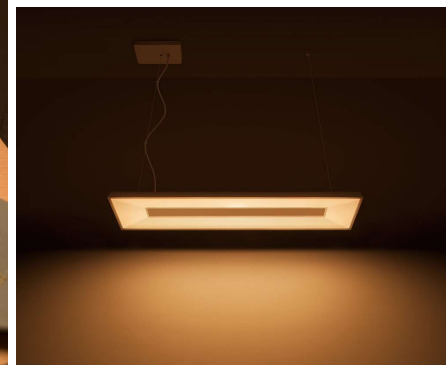

Hue White Ambiance | WITHIN Pendant Light

Like an elegant pendant that dresses up your home, contour your spaces with Philips Hue White Ambiance Within LED pendant light. Designed to add flair to your moments, accentuate your activities with soft, evenly distributed brightness

USP: Extra slim form factor with a slope-in diffuser and with an edge of metal all around with a Central skylight effect.

Hue White Ambiance WITHIN Pendant/Suspension Light

Material	Aluminium
Color	Silver
Designed For	Living & Bedroom
Style	Modern
Intergrated LED	Yes
Wattage/Lumen	55W/1600 lumens (29 lumen per watt)
Length/Width/Height	80cm/15cm/Min 30cm Max 125 cm
Lifetime	23000 hours
Color Temperature	2200K to 6500K
Input Voltage	220V - 240V
MRP	INR 30,000/-

23000 hours of lifetime of bulb = 21 years of life (3 hours daily use)

<https://www2.meethue.com/en-in/p/hue-white-ambiance-within-pendant-light/4505748C5>