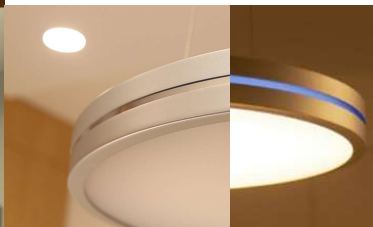

Hue White Ambiance | SEMERU Ceiling Light

Contemporary design pleasing to eyes. Simple but premium smooth curves. A hidden surprise of ambient colors providing a delicate balance. Semeru lighting experience takes qualities that a spectrum delivers and caters to your spaces in a natural way!

USP 1: On/off contrast: Decorative ring with chrome finish when the light is off; **ambient colors illuminate around the ring when switched on.** The ring color changes along with the light recipes for additional ambiance and mood.

USP 2: Eye comfort technology to prevent glare to eyes