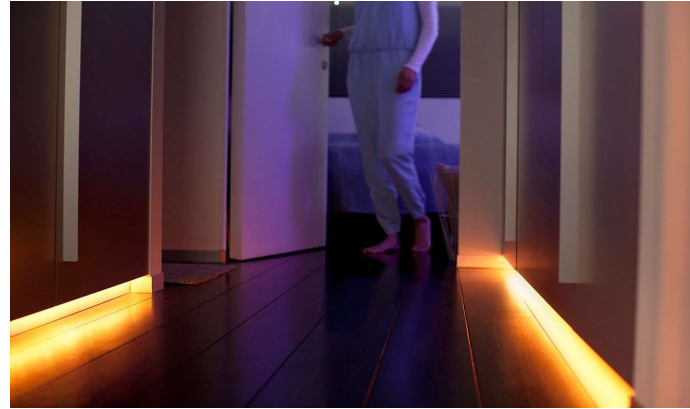

Hue White & Color Ambiance | Lightstrips (Base & Extension)

Add a LightStrip Plus & create an immersive experience under bars, cabinets and behind entertainment systems. Lightstrip Plus gives the flexibility to bend, cut and extend for the application of your choice. **Extend your Philips Hue Lightstrip Plus with 1-meter extensions for larger surfaces.** Shape it, attach it to any solid surface and enjoy high lumen output.

Hue White & Color Ambiance	Lightstrips (Base)	Lightstrips (Extension)
Designed For	Living, Bedroom, Home Office & Study	
Style	Indirect Light	
Material	Synthetics	
Wattage/Lumen	20W/1600 lumens (80 lumen per watt)	11.5W/900 lumens (78 lumen per watt)
Length/Width/Height	200cm/1.5cm/0.5cm	100cm/1.5cm/0.5cm
Input Voltage	220V - 240V	
Color Temperature	2000K-6500K (>50000 shades of white) + 16 million colors	
Extendability	-	8 extensions can be added to Base unit
In The Box	Power Adapter, Universal Plug and Lightstrip	
MRP	INR 7,500/-	INR 4,200/-

Base: <https://www2.meethue.com/en-in/p/hue-white-and-color-ambiance-lightstrip-plus-india-base/719015518>

Extension: <https://www2.meethue.com/en-in/p/hue-white-and-color-ambiance-lightstrip-plus-india-ext/719025518>