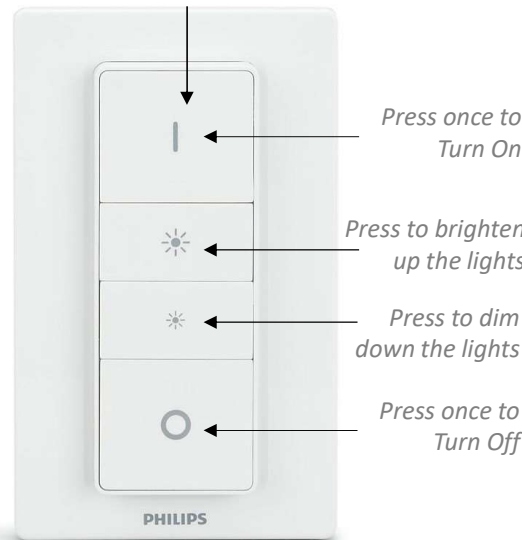

Hue Accessory | Dimmer Switch

Enrich your system with the Philips Hue dimmer switch and enjoy smooth wireless dimming. The switch works as a normal wall switch and dimmer. Place it anywhere you want, using screws or the adhesive tape on the back plate of the switch.

USP: Controls 10 lights (without Hue Bridge)

Hue Dimmer Switch	
Material	Synthetics
Length	Switch depth 11 mm, Plate depth 14 mm
Width	Switch 35 mm, Plate 70 mm
Height	Switch 92 mm, Plate 115 mm
Lifetime	50000 clicks
Battery	CR2450 3V Included (in-built)
Signal range	At least 39.3 feet
MRP	INR 2,150/-

<https://www2.meethue.com/en-in/p/hue-dimmer-switch/8718696752043>

Toggle through pre-set light recipes
- Relax
- Read
- Concentrate
- Energize