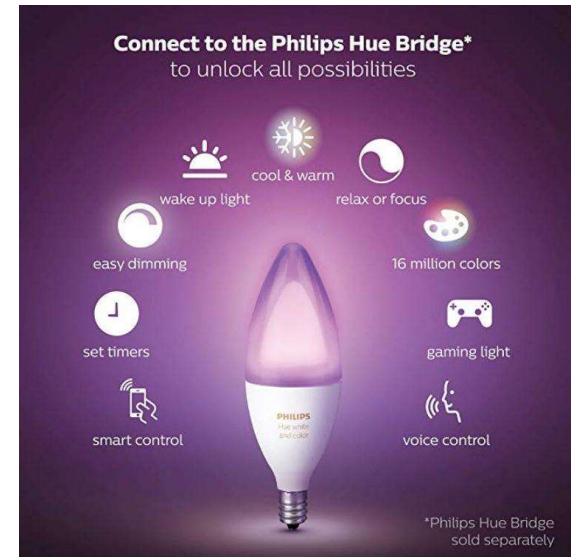

Hue White & Color Ambiance | Single Bulb (E14)

Hue White & Color Ambiance Single Bulb (E14)

Material	Glass, Synthetics & Metal
Wattage/Lumen	6.5W/450 lumens (69 lumen per watt)
Form Factor	B39
Base Type	E14
Input Voltage	220V - 240V
Color Temperature	2200K-6500K (>50000 shades of white) + 16 million colors
MRP	INR 4,000/-