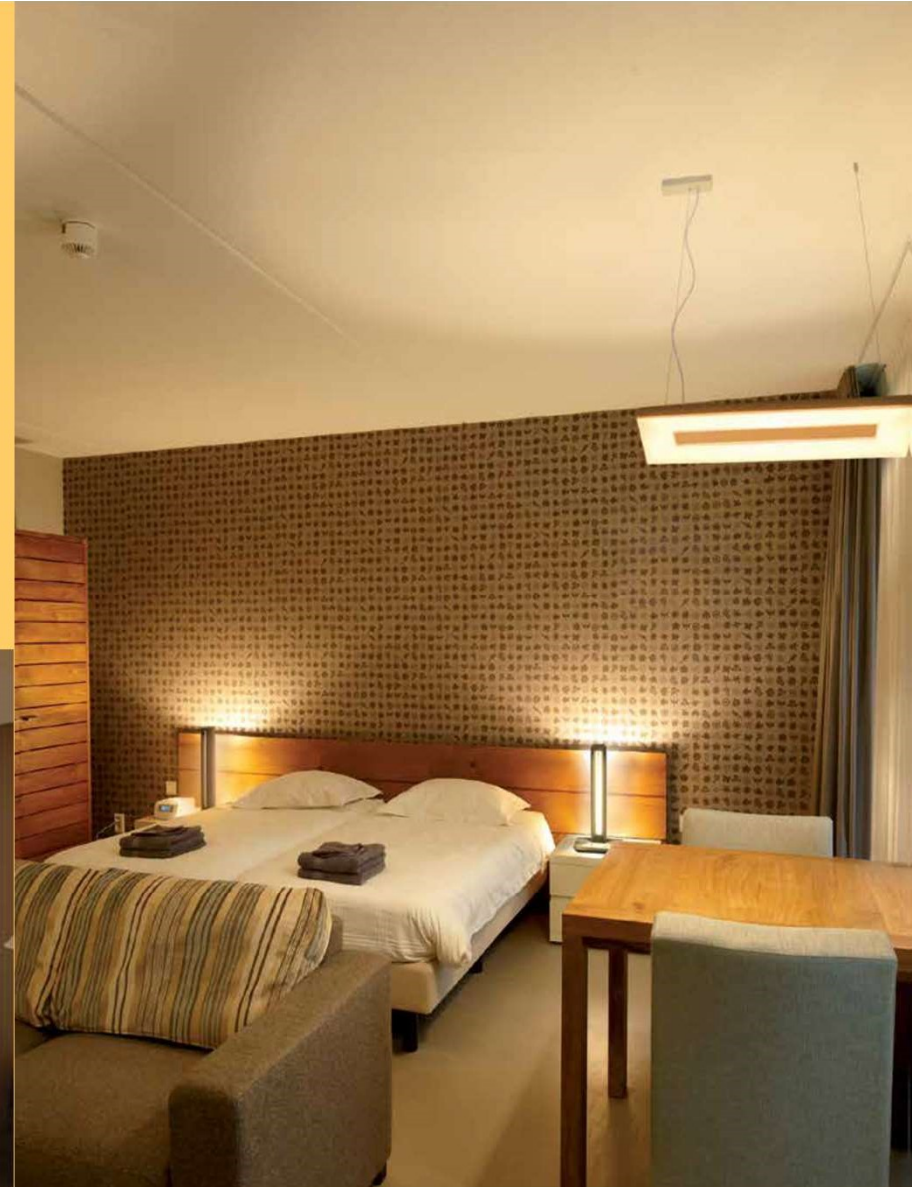

Hue White Ambiance **WITHIN**

This collection showcases an edge of metal all around with a Central skylight effect & a control for dynamic light effect.

The white ambiance based Within has 4 ideal light recipes (***Read, Relax, Concentrate & Energize***) to help you be more effective in your intimate daily activities.