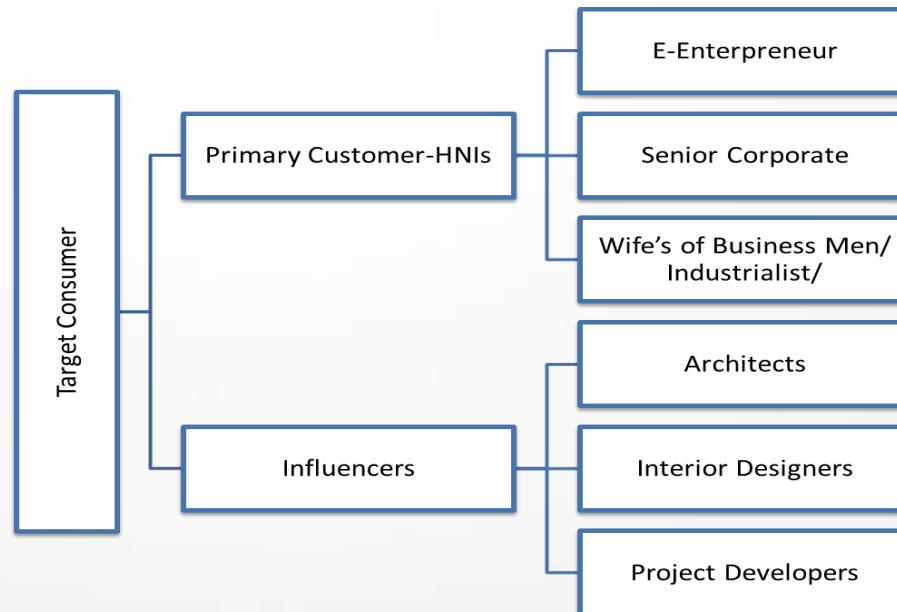

AEROLUX PH2 RANGE – NATURE INSPIRED FANS

CORE PROPOSITION: - All these fans will come under Aerolux brand hence the core proposition & brand promise will remain same – *“Bring nature into your home “ “Designed with you in mind “*

USP

STUNNING DESIGN

STRONG SELLING POINTS

PREMIUM FEATURES LOADED

INNOVATED FOR YOU