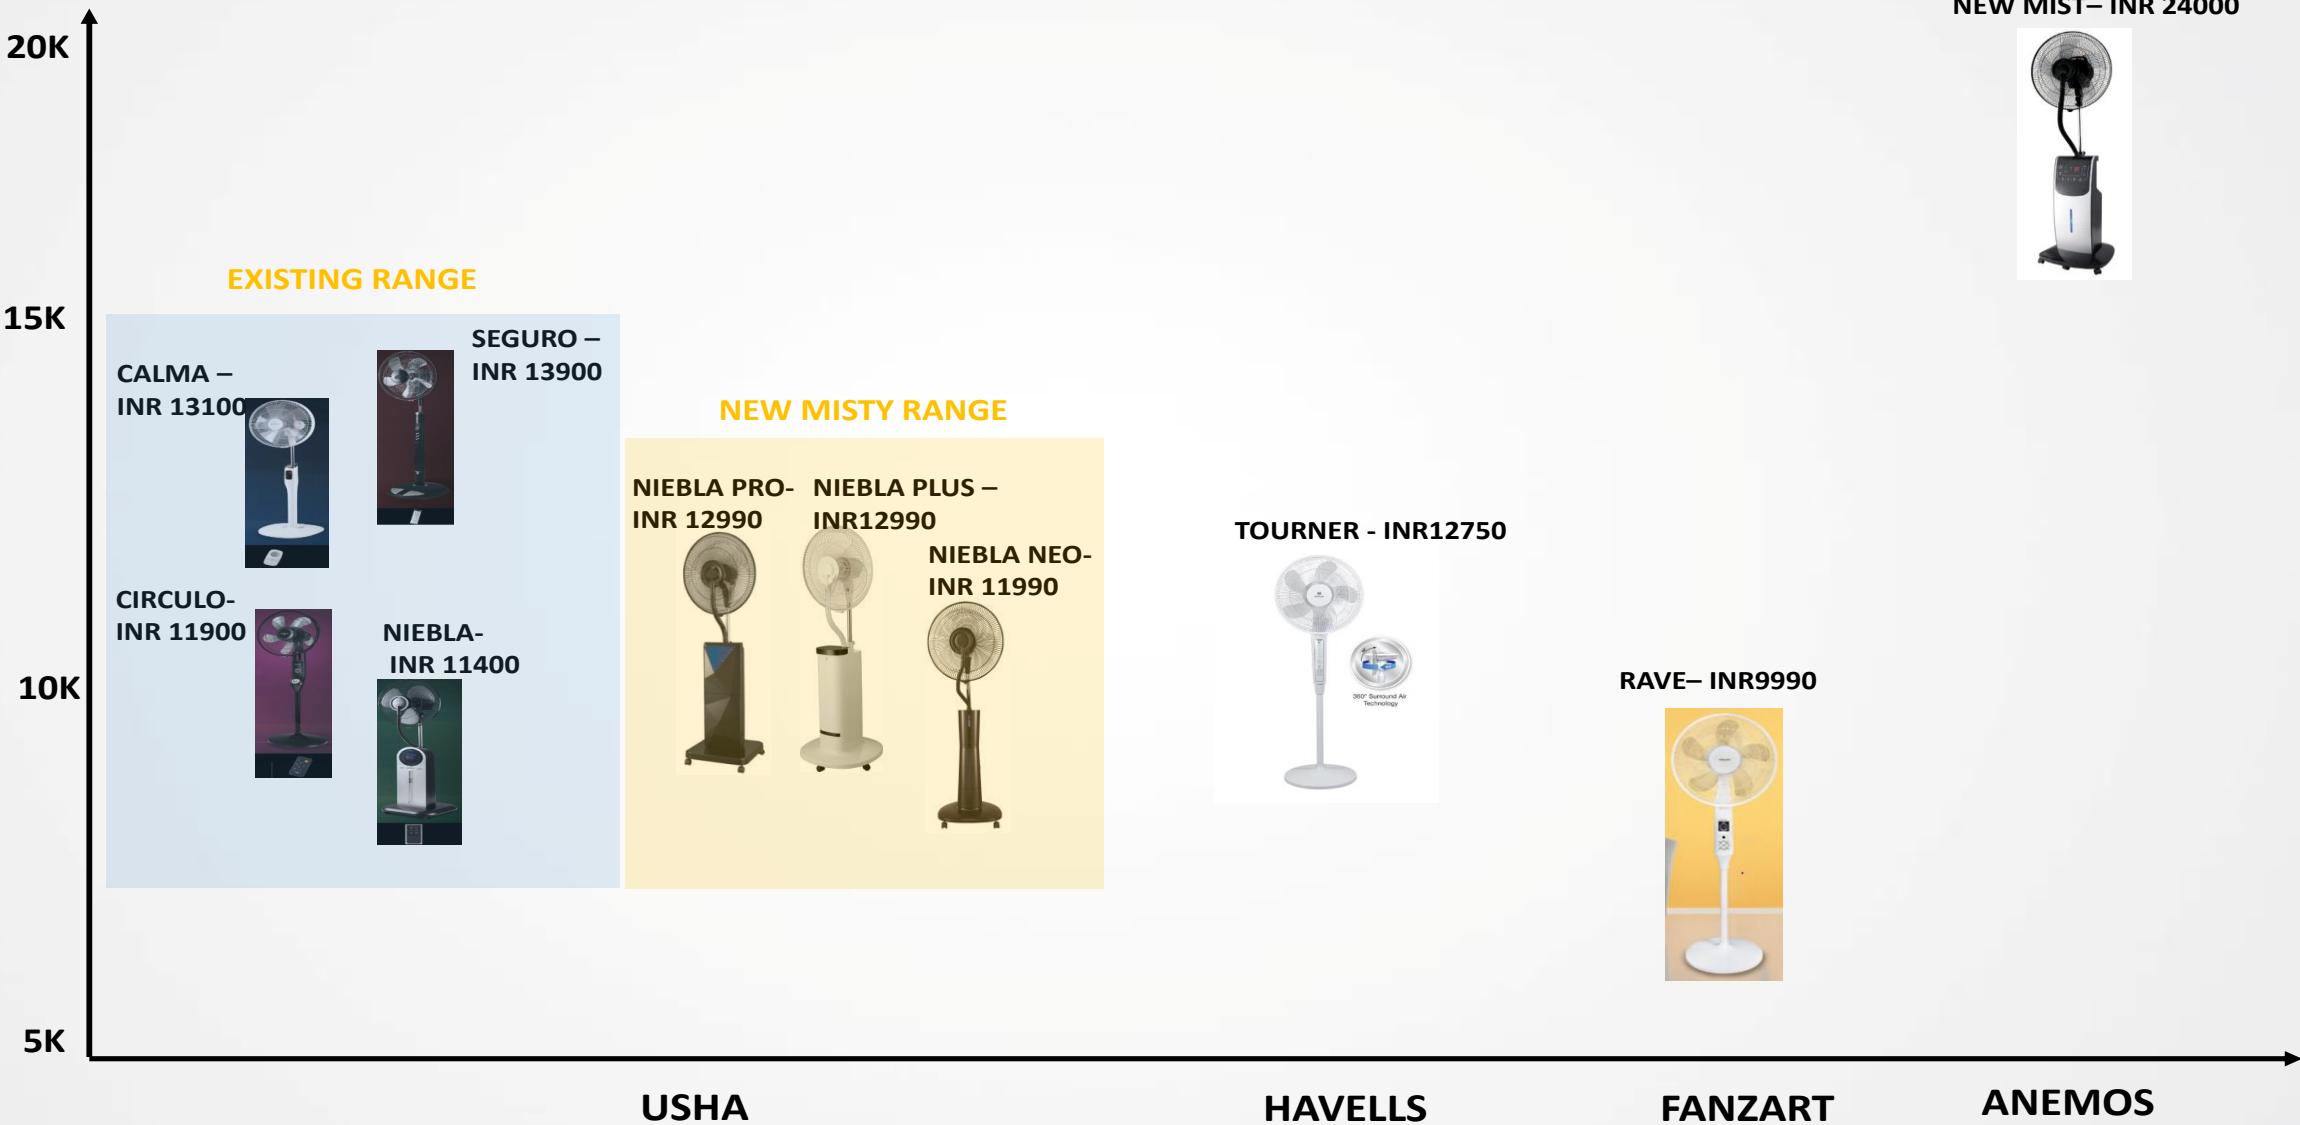

KEY FEATURES

- Cool electrostatic mist
- Breeze Mode
- Ionizer
- Wheels for easy mobility
- Stylish control panel
- Remote ease
- Stylish looks
- Timer
- Round the year use

AEROLUX – NIEBLA PRO

Experience the joy of mountain mist with the Niebla Pro, designed to make your home naturally pleasant with its built-in Electrostatic Mist generator. Featuring an elegant geometric design the Niebla Pro promises to complement your style.

KEY FEATURES

- Cool electrostatic mist
- Breeze Mode
- Ionizer
- Wheels for easy mobility
- Stylish control panel
- Remote ease
- Stylish looks
- Timer
- Round the year use
- Mosquito repellent liquid slot

AEROLUX – NIEBLA NEO

Experience the joy of mountain mist with the sleek black Niebla Neo, designed to make your home naturally pleasant with its built-in Electrostatic Mist generator and healthy Ionizer, up-keeping a hearty natural environment.

KEY FEATURES

- Cool electrostatic mist
- Ionizer
- Wheels for easy mobility
- Stylish control panel
- Remote ease
- Stylish looks
- Timer
- Round the year use

COMPETITION BENCHMARKING – PEDESTAL FANS

THANKS