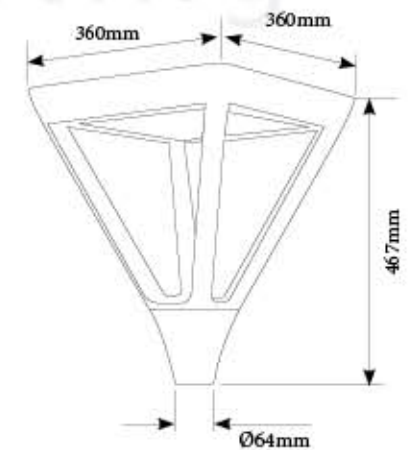

SL 83038 Square

LED: 50W & 80W
Material: Die-casting Aluminium
with PC Diffuser
Body Color: Graphite Gray