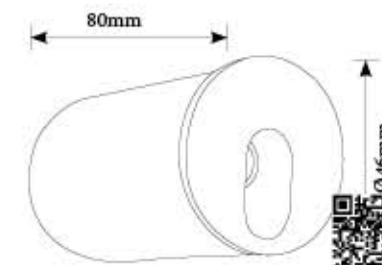

SL 25 Round
LED : 3W
Color Temperature : 3000K, 6000K
Material: Die-casting Aluminium
Body Color:White