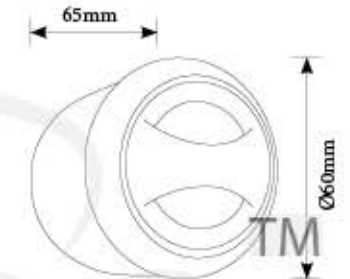

SL 26B
LED : 3W
Color Temperature : 3000K, 6000K
Material: Die-casting Aluminium
with PC Diffuser
Body Color:White