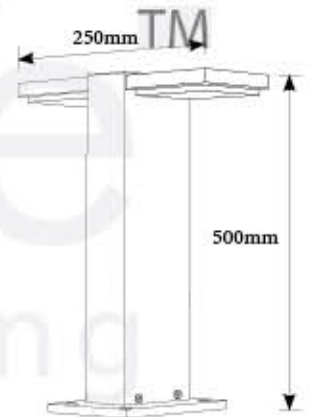

SL 188 - Bollard

LED: 12W
Colour Temperature: 3000K, 6000K
Material: Die-casting Aluminium with PC Diffuser
Body Color: Graphite Gray