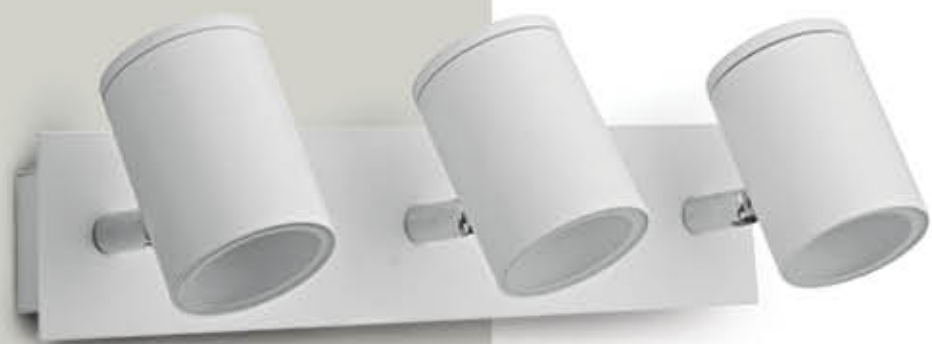

SL Prisma Horizontal A

Material: Die-casting Aluminium with Frosted Glass
 Body Color: Black
 Holder: B-22

SL Prisma Horizontal B

Material: Die-casting Aluminium with Frosted Glass
 Body Color: Black
 Holder: B-22