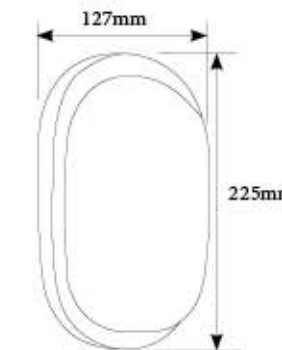

SL Prisma Horizontal A

Material: Die-casting Aluminium with Frosted Glass
Body Color: Black
Holder: B-22

SL Prisma Horizontal B

Material: Die-casting Aluminium with Frosted Glass
Body Color: Black
Holder: B-22