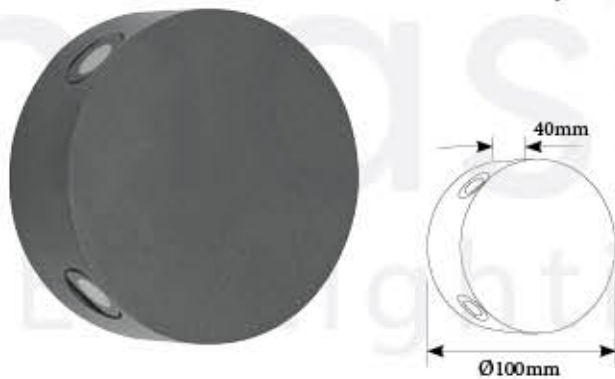

SL 4004
LED : 4x3W
Color Temperature : 3000K, 6000K
Material: Die-casting Aluminium with Toughened Glass
Body Color: Graphite Gray