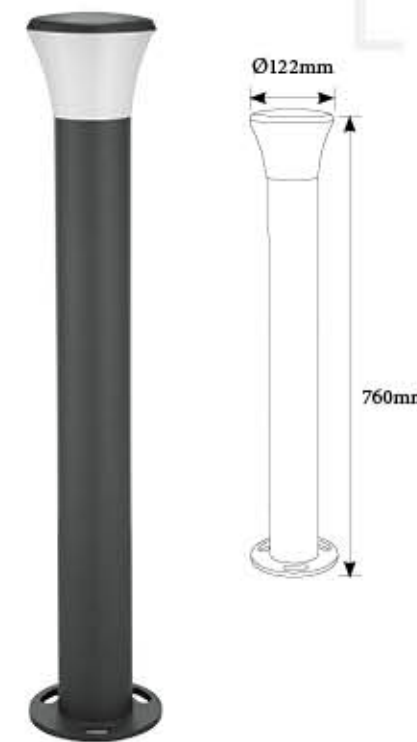

SL 199 - Bollard

LED: 12W
Holder: E-27
Material: Die-casting Aluminium with PC Diffuser
Body Color: Graphite Gray