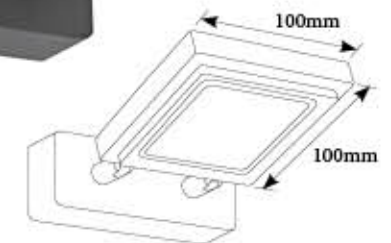

SL 188 Wall Light

LED : 6W
Color Temperature : 3000K, 6000K
Material: Die-casting Aluminium with PC Diffuser
Body Color: Graphite Gray