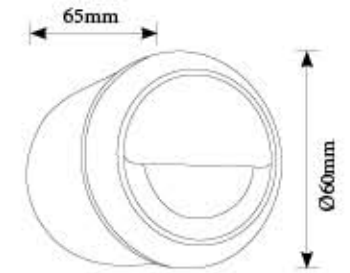

SL 26A
LED : 3W
Color Temperature : 3000K, 6000K
Material: Die-casting Aluminium
with PC Diffuser
Body Color:White