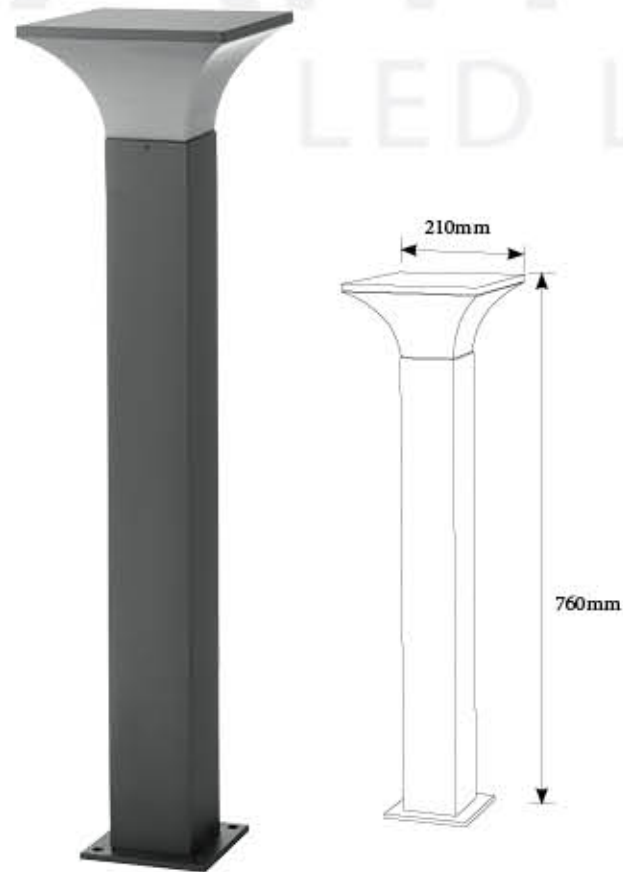

SL 270 - Square Bollard

Material: Die-casting Aluminium with PC Diffuser
Body Color: Graphite Gray
Holder: E-27