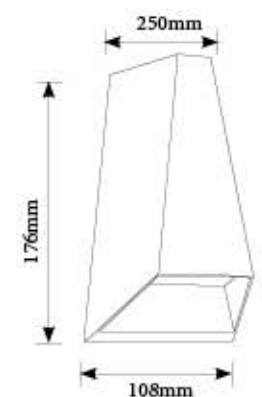

SL 9090

LED : 2x3W
Color Temperature : 3000K, 6000K
Material: Die-casting Aluminium with Toughened Glass
Body Color: Graphite Gray