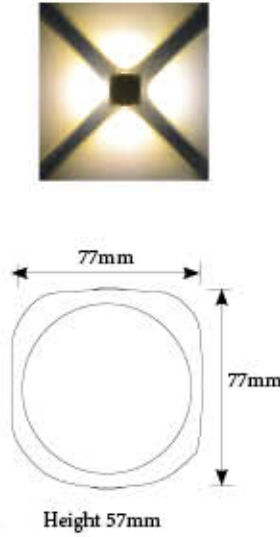

SL 2509

LED : 4X3W
Color Temperature : 3000K, 6000K
Material: Die-casting Aluminium with Toughened Glass
Body Color: Graphite Gray

SL 7020

LED : 4X3W
Color Temperature : 3000K, 6000K
Material: Die-casting Aluminium with Acrylic Lens
Body Color: Graphite Gray

TM