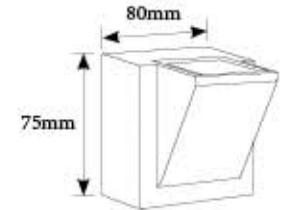

LED by:

OSRAM PHILIPS

SL 8091

LED : 2x3W, 2x5W(COB)
Color Temperature : 3000K, 6000K
Material: Die-casting Aluminium with Toughened Glass
Body Color: Graphite Gray

SL 8091

LED : 1x3W, 1x5W(COB)
Color Temperature : 3000K, 6000K
Material: Die-casting Aluminium with Toughened Glass
Body Color: Graphite Gray