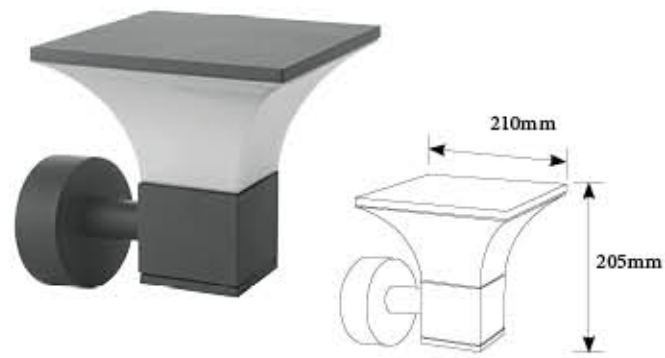

SL 270 - Square Wall Light

Material: Die-casting Aluminium with PC Diffuser
Body Color: Graphite Gray
Holder: E-27