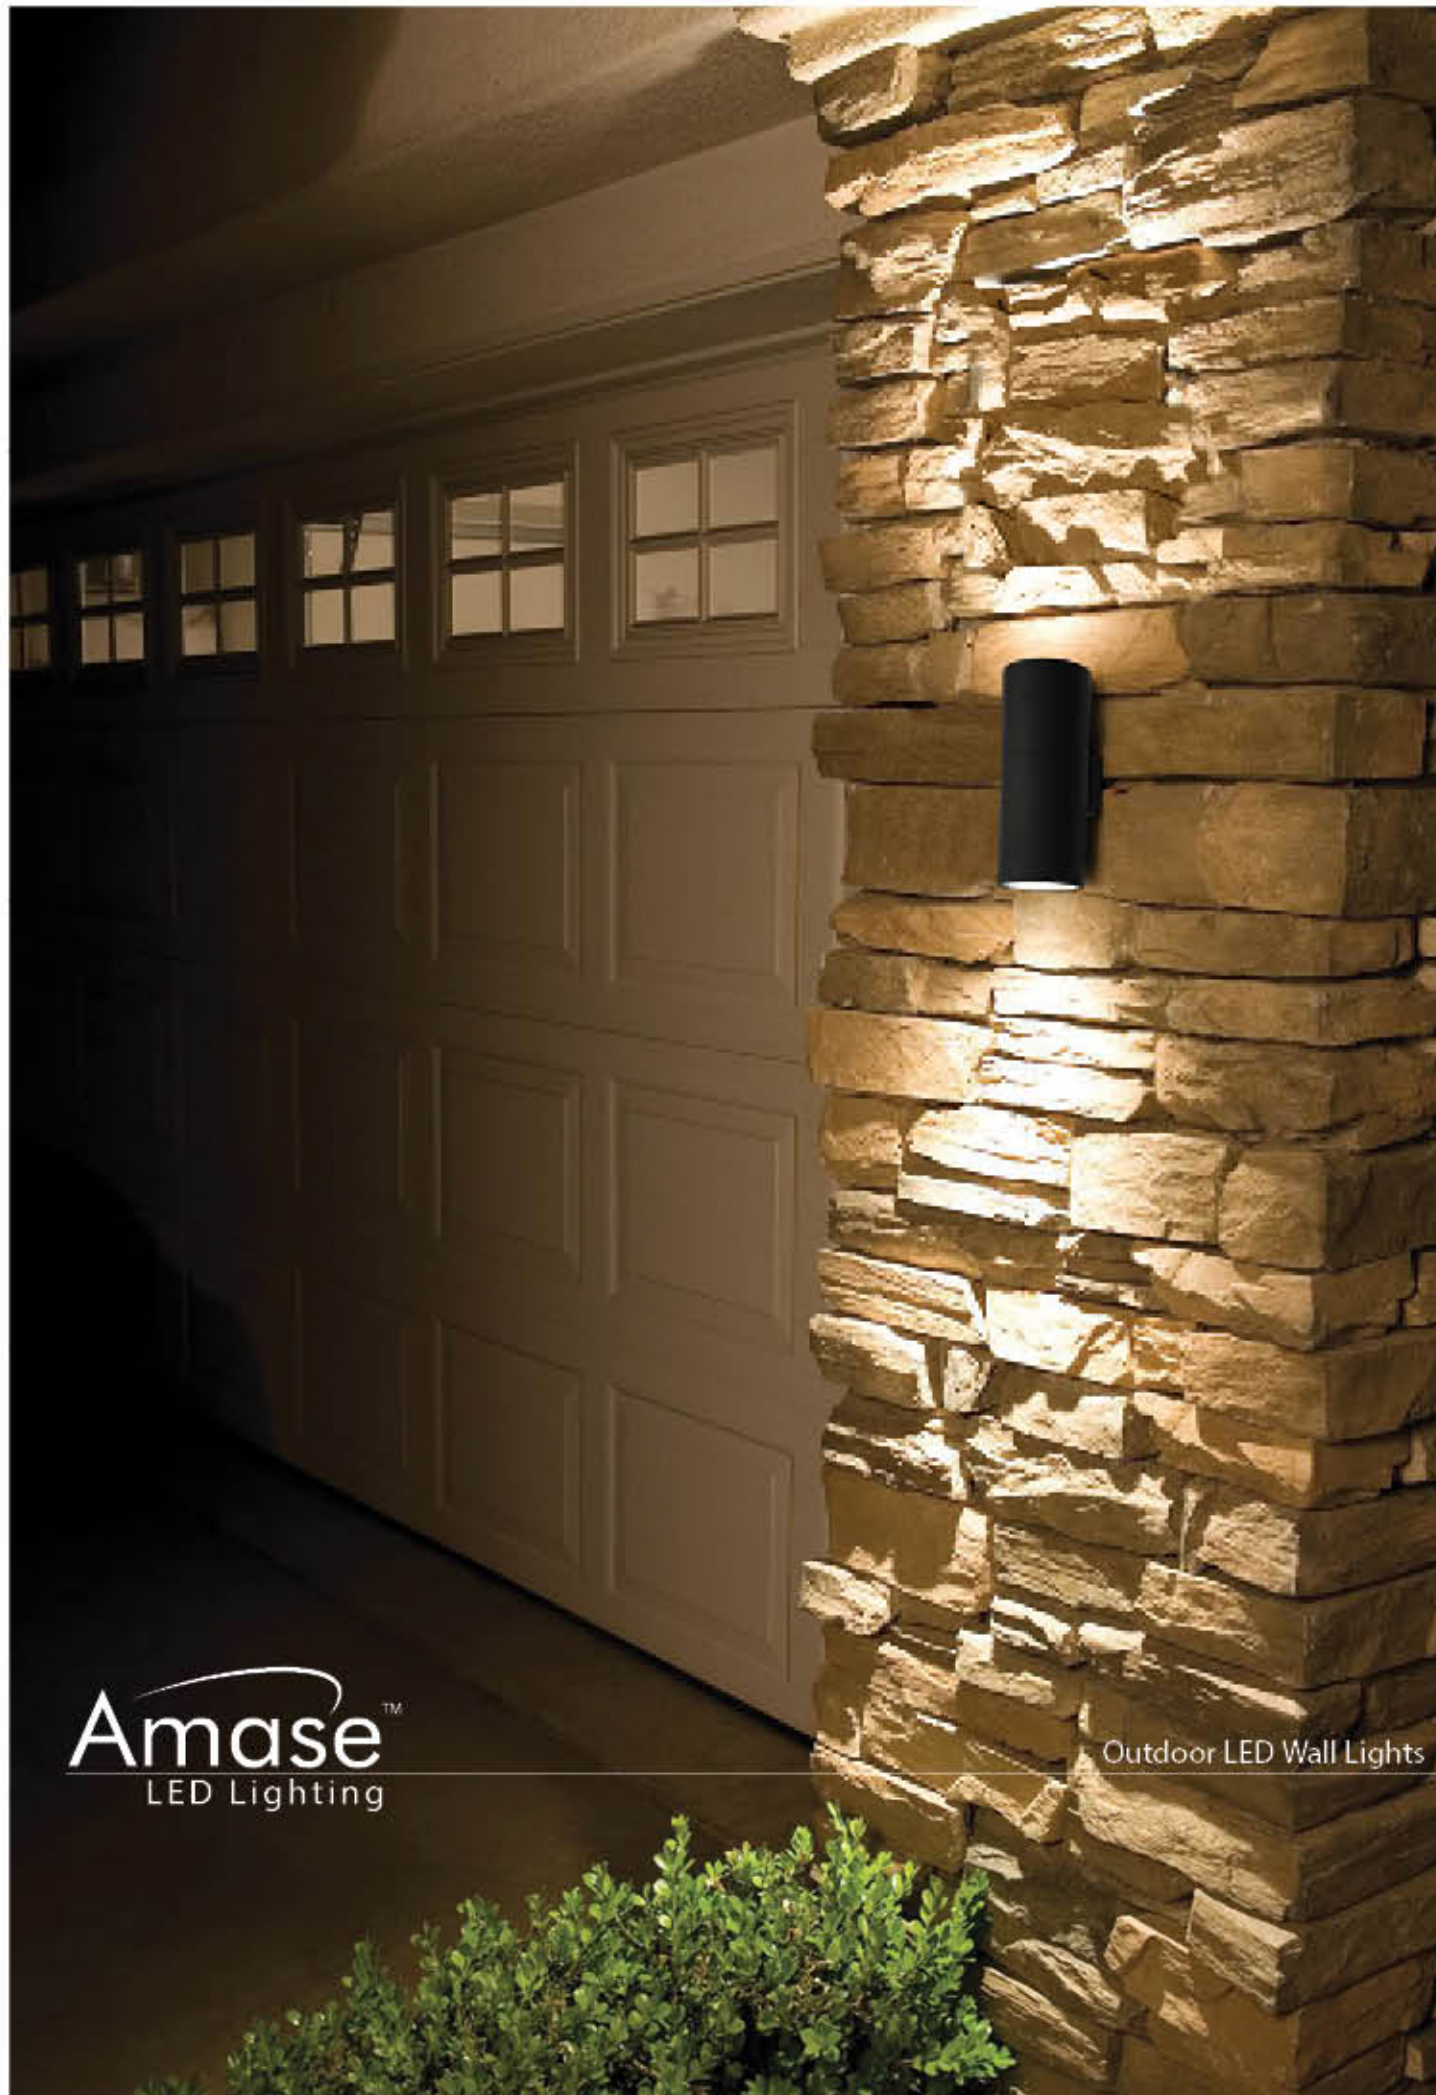

SL 881-2 Square

LED : 2X5W(COB)
Holder: 2xGU-10
Material: Die-casting Aluminium
with Toughened Glass
Body Color: Graphite Gray

SL 881-2 Round

LED : 2X5W(COB)
Holder: 2xGU-10
Material: Die-casting Aluminium
with Toughened Glass
Body Color: Graphite Gray