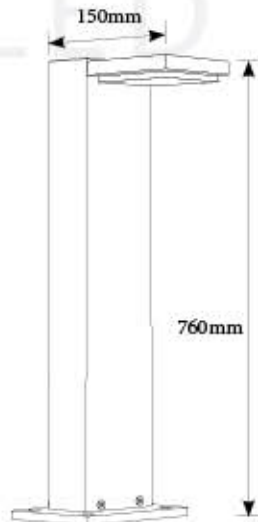

SL 188 - Bollard

LED: 6W
Colour Temperature: 3000K, 6000K
Material: Die-casting Aluminium with PC Diffuser
Body Color: Graphite Gray

SL 188 - Bollard

LED: 6W
Colour Temperature: 3000K, 6000K
Material: Die-casting Aluminium with PC Diffuser
Body Color: Graphite Gray

TM

SL 188 - Bollard

LED: 6W
Colour Temperature: 3000K, 6000K
Material: Die-casting Aluminium with PC Diffuser
Body Color: Graphite Gray

SL 188 - Bollard

LED: 12W
Colour Temperature: 3000K, 6000K
Material: Die-casting Aluminium with PC Diffuser
Body Color: Graphite Gray

SL 188 - Bollard

LED: 12W
Colour Temperature: 3000K, 6000K
Material: Die-casting Aluminium with PC Diffuser
Body Color: Graphite Gray

SL 188 - Bollard

LED: 12W
Colour Temperature: 3000K, 6000K
Material: Die-casting Aluminium with PC Diffuser
Body Color: Graphite Gray