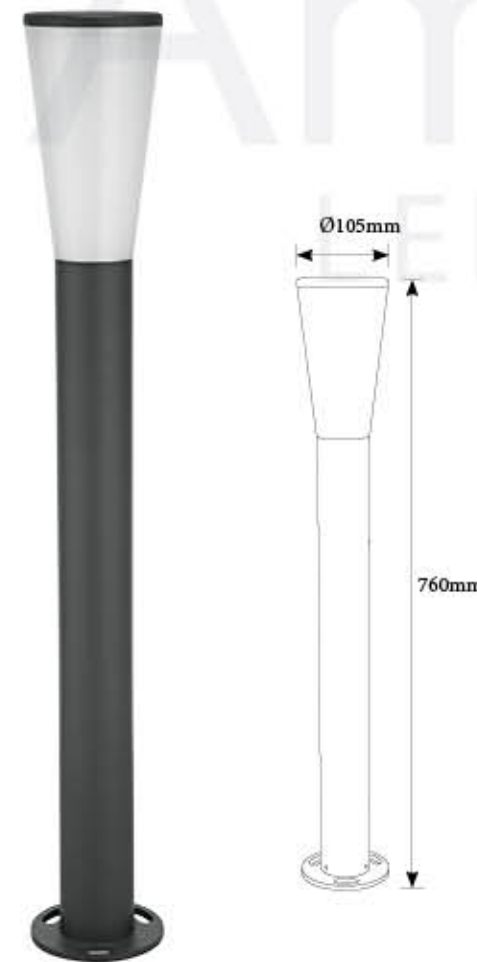

SL 888 - Bollard

LED: 9W
Colour Temperature: 3000K, 6000K
Material: Die-casting Aluminium
with PC Diffuser
Body Color: Graphite Gray