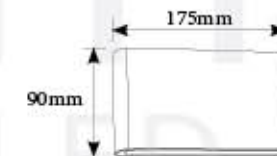

LED by:

OSRAM PHILIPS

SL 8091

LED : 2x3W, 2x5W(COB)
Color Temperature : 3000K, 6000K
Material: Die-casting Aluminium with Toughened Glass
Body Color: Graphite Gray

SL 8091

LED : 1x3W, 1x5W(COB)
Color Temperature : 3000K, 6000K
Material: Die-casting Aluminium with Toughened Glass
Body Color: Graphite Gray