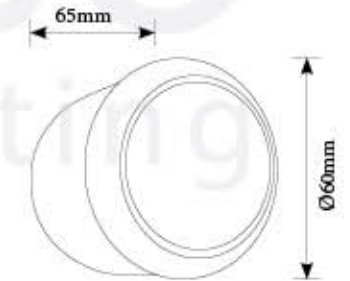

SL 26C
LED : 3W
Color Temperature : 3000K, 6000K
Material: Die-casting Aluminium
with PC Diffuser
Body Color:White