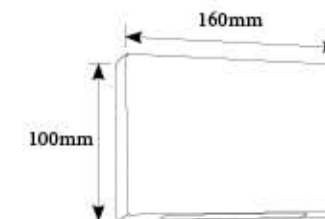

SL 333

LED : 2x6W
Color Temperature : 3000K, 6000K
Material: Die-casting Aluminium with PC Diffuser
Body Color: Graphite Gray