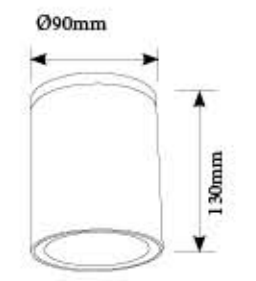

SL 16-19
LED : 2X12W(COB)
Holder: 2xE-27
Material: Die-casting Aluminium
with Toughened Glass
Body Color: Black

SL 1046

LED : 1X12W(COB)
Holder: 1xE-27
Material: Die-casting Aluminium
with Toughened Glass
Body Color: Black

SL 1046 Surface
LED : 1X12W(COB)
Holder: 1xE-27
Material: Die-casting Aluminium
with Toughened Glass
Body Color: Black

TM