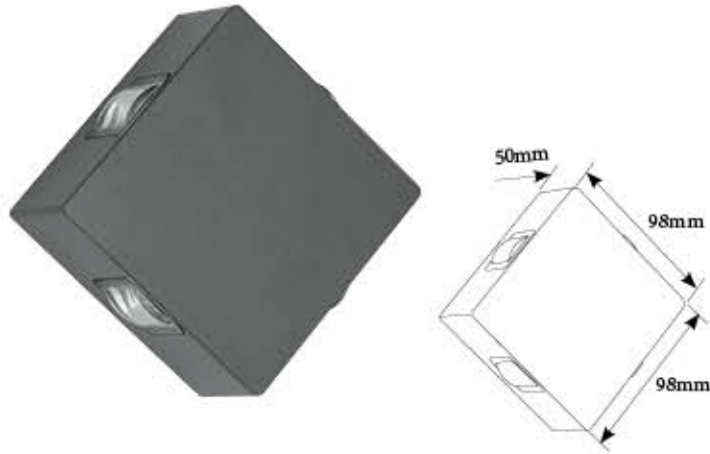

SL 2004 - Square Lens
LED : 1x3W, 2x3W, 3x3W, 4x3W
Color Temperature : 3000K, 6000K
Material: Die-casting Aluminium with Acrylic Square Lens
Body Color: Graphite Gray