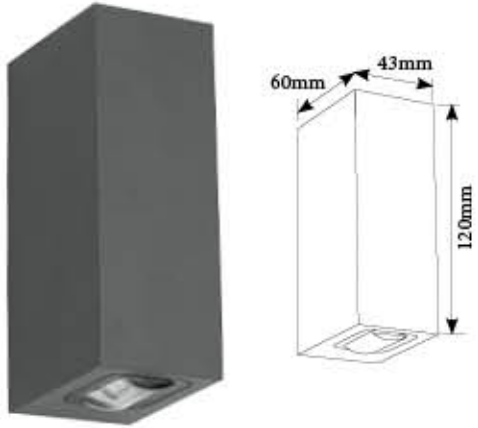

SL 188 Wall Light

LED : 6W
 Color Temperature : 3000K, 6000K
 Material: Die-casting Aluminium with PC Diffuser
 Body Color: Graphite Gray

SL 2004 - Square Lens
 LED : 1x3W, 2x3W, 3x3W, 4x3W
 Color Temperature : 3000K, 6000K
 Material: Die-casting Aluminium with Acrylic Square Lens
 Body Color: Graphite Gray