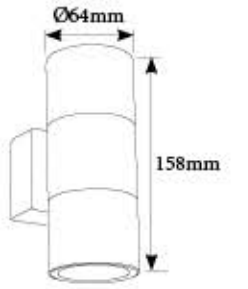

SL 881-2 Round

LED : 2X5W(COB)
Holder: 2xGU-10
Material: Die-casting Aluminium
with Toughened Glass
Body Color: Graphite Gray