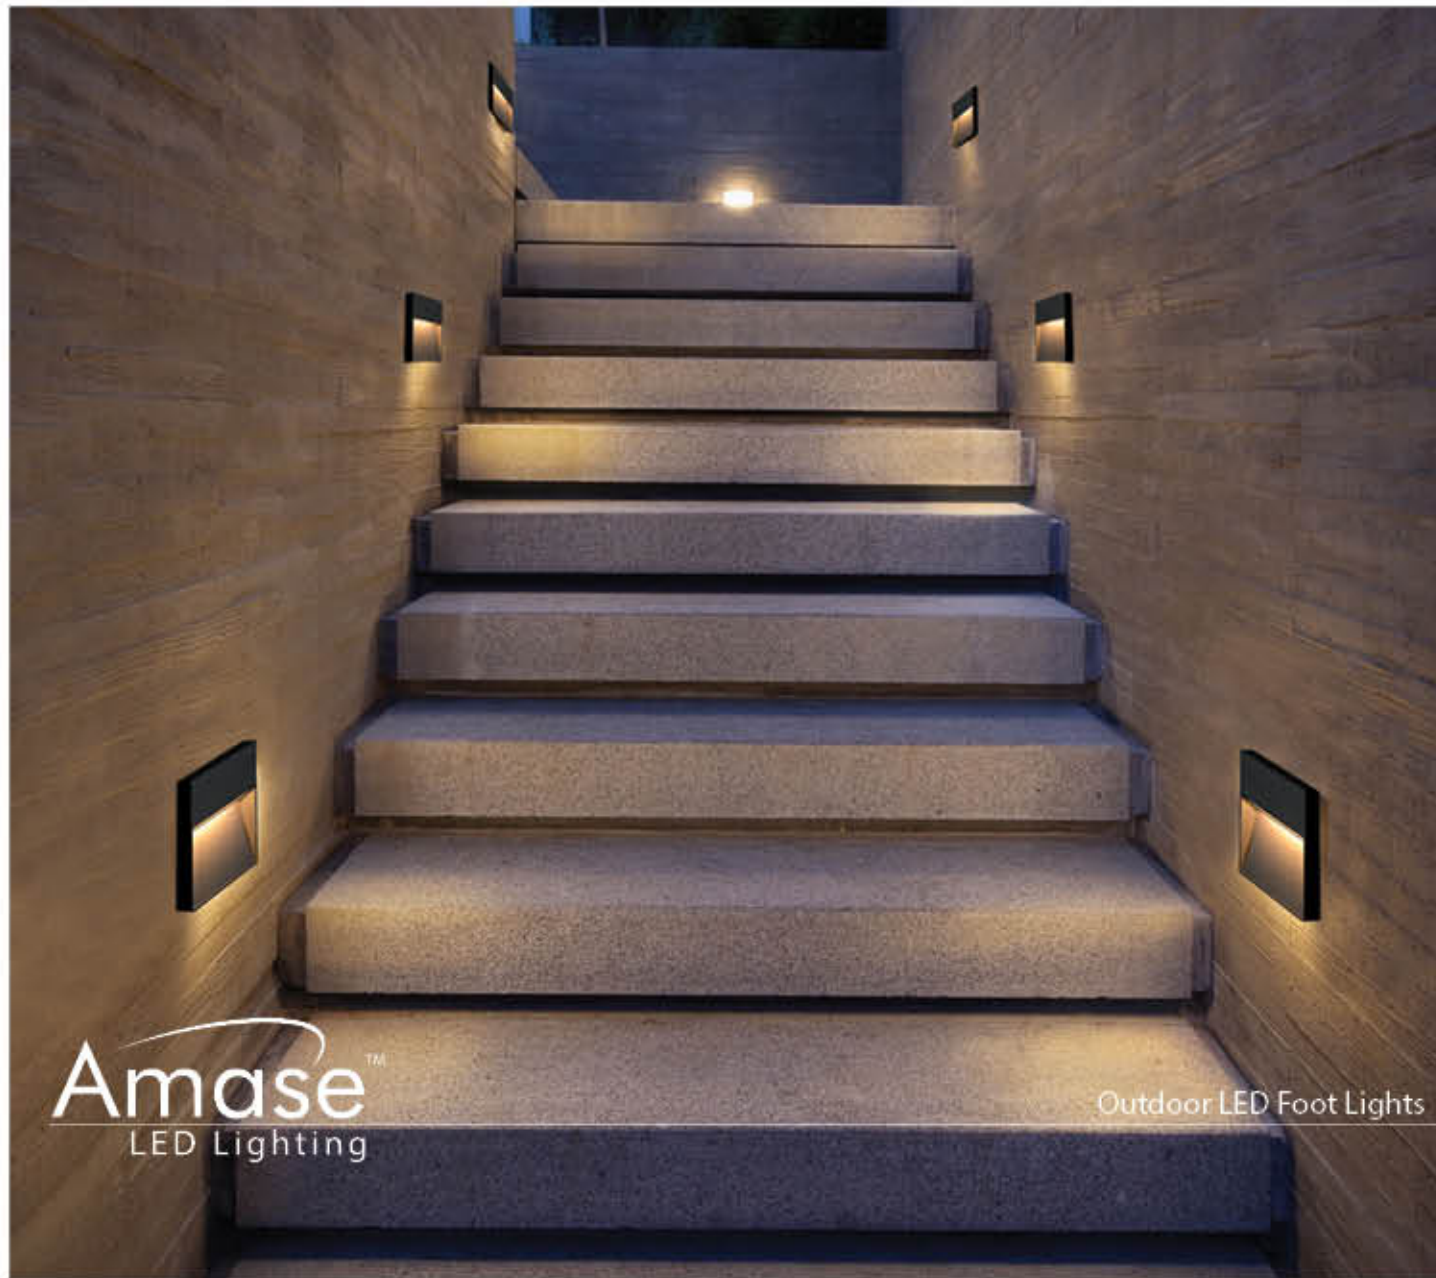

SL 8080

LED : 8W
Color Temperature : 3000K, 6000K
Material: Die-casting Aluminium
with PC Diffuser
Body Color: Graphite Gray

SL 8080

LED : 4W
Color Temperature : 3000K, 6000K
Material: Die-casting Aluminium
with PC Diffuser
Body Color: Graphite Gray

SL 990 - Square

LED : 4W
Color Temperature : 3000K, 6000K
Material: Die-casting Aluminium
with PC Diffuser
Body Color: Graphite Gray

SL 990 - Round

LED : 4W
Color Temperature : 3000K, 6000K
Material: Die-casting Aluminium
with PC Diffuser
Body Color: Graphite Gray

SL 2911

LED : 3W
Color Temperature : 3000K, 6000K
Material: Die-casting Aluminium
with PC Diffuser
Body Color: Graphite Gray