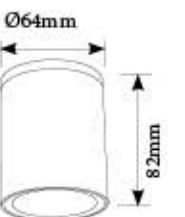

SL 880 - Surface Round

LED : 1X5W(COB)
Holder: 1xGU-10
Material: Die-casting Aluminium
with Toughened Glass
Body Color: Graphite Gray