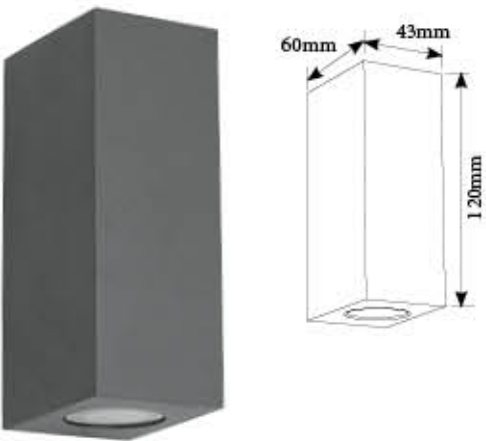

SL 4002 - Round Lens
LED : 2x3W
Color Temperature : 3000K, 6000K
Material: Die-casting Aluminium with Toughened Glass
Body Color: Graphite Gray