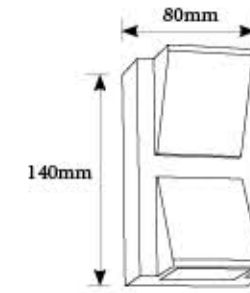

SL 8091

LED : 2x3W, 2x5W(COB)
Color Temperature : 3000K, 6000K
Material: Die-casting Aluminium with Toughened Glass
Body Color: Graphite Gray