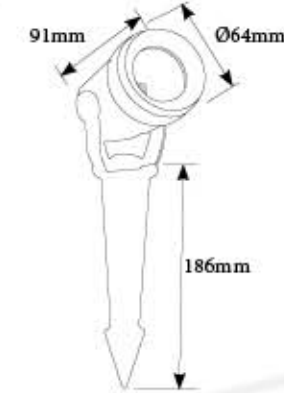

SL 5100 - Spike

LED: 7W(COB)
Material: Die-casting Aluminium with Toughened Glass
Body Color: Graphite Gray