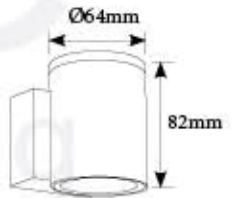

SL 881-1 Round

LED : 1X5W(COB)
Holder: 1xGU-10
Material: Die-casting Aluminium
with Toughened Glass
Body Color: Graphite Gray