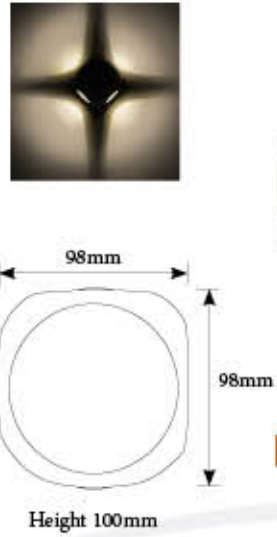

SL 333

LED : 2x6W
Color Temperature : 3000K, 6000K
Material: Die-casting Aluminium with PC Diffuser
Body Color: Graphite Gray

SL 9090

LED : 2x3W
Color Temperature : 3000K, 6000K
Material: Die-casting Aluminium with Toughened Glass
Body Color: Graphite Gray