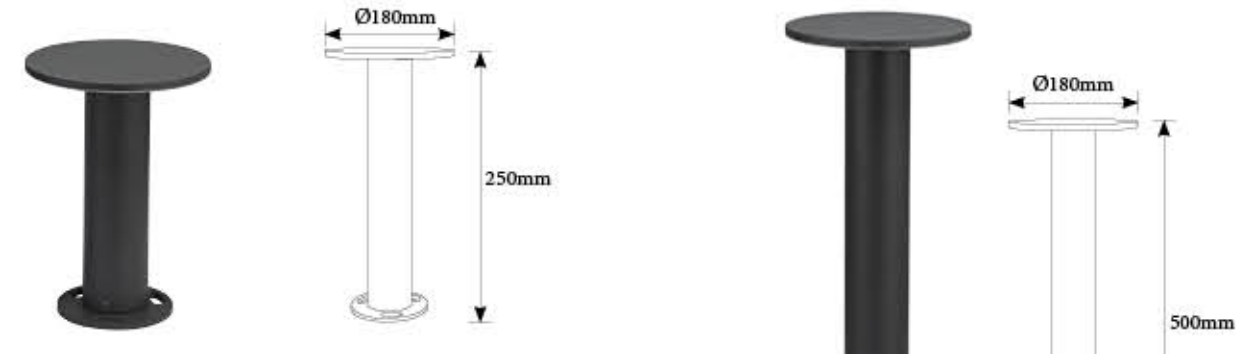

SL 7299 - Bollard

Material: Die-casting Aluminium with PC Diffuser
 Body Color: Graphite Gray
 Holder: E-27

SL 7080 - Bollard

LED: 12W
 Colour Temperature: 3000K, 6000K
 Material: Die-casting Aluminium with PC Diffuser
 Body Color: Graphite Gray