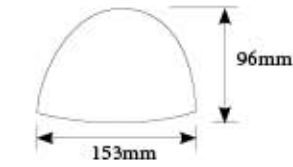

SL 360 Track Light

LED : 9W
Colour Temperature: 3000K, 6000K
Material: Die-casting Aluminium with Acrylic Lens
Body Color: Graphite Gray, White