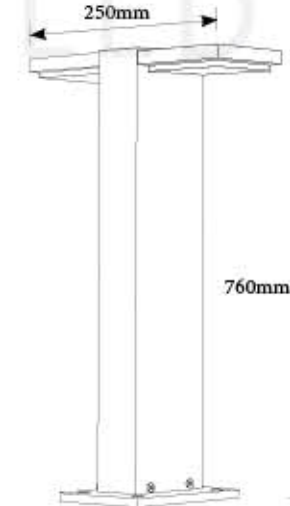

SL 188 - Bollard

LED: 12W
Colour Temperature: 3000K, 6000K
Material: Die-casting Aluminium with PC Diffuser
Body Color: Graphite Gray