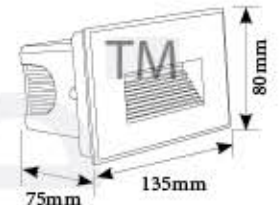

SL 2911

LED : 3W
Color Temperature : 3000K, 6000K
Material: Die-casting Aluminium
with PC Diffuser
Body Color: Graphite Gray