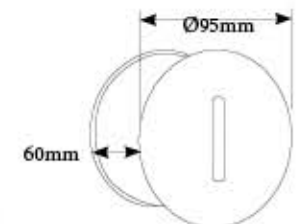

SL 8080

LED : 8W
Color Temperature : 3000K, 6000K
Material: Die-casting Aluminium
with PC Diffuser
Body Color: Graphite Gray

SL 8080

LED : 4W
Color Temperature : 3000K, 6000K
Material: Die-casting Aluminium
with PC Diffuser
Body Color: Graphite Gray

SL 990 - Square

LED : 4W
Color Temperature : 3000K, 6000K
Material: Die-casting Aluminium
with PC Diffuser
Body Color: Graphite Gray

SL 990 - Round

LED : 4W
Color Temperature : 3000K, 6000K
Material: Die-casting Aluminium
with PC Diffuser
Body Color: Graphite Gray

SL 2911

LED : 3W
Color Temperature : 3000K, 6000K
Material: Die-casting Aluminium
with PC Diffuser
Body Color: Graphite Gray

SL 9306

LED : 6W
Color Temperature : 3000K, 6000K
Material: Die-casting Aluminium
ABS With PC Diffuser
Body Color: Graphite Gray

SL 8401 Square

LED : 1X3W
Color Temperature : 3000K, 6000K
Material: Die-casting Aluminium,
ABS with PC Diffuser
Body Color: Graphite Gray

SL 8401 Round

LED : 1X3W
Color Temperature : 3000K, 6000K
Material: Die-casting Aluminium,
ABS with PC Diffuser
Body Color: Graphite Gray

SL 33

LED : 3W
Color Temperature : 3000K, 6000K
Material: Die-casting Aluminium,
ABS with PC Diffuser
Body Color: Graphite Gray