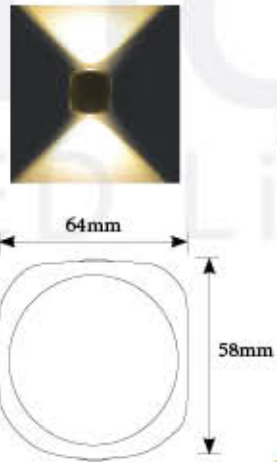

SL 7010

LED : 2X3W
Color Temperature : 3000K, 6000K
Material: Die-casting Aluminium with Acrylic Lens
Body Color: Graphite Gray, PKW

SL 6060

LED : 3X3W
Color Temperature : 3000K, 6000K
Material: Die-casting Aluminium with Acrylic Lens
Body Color: Graphite Gray