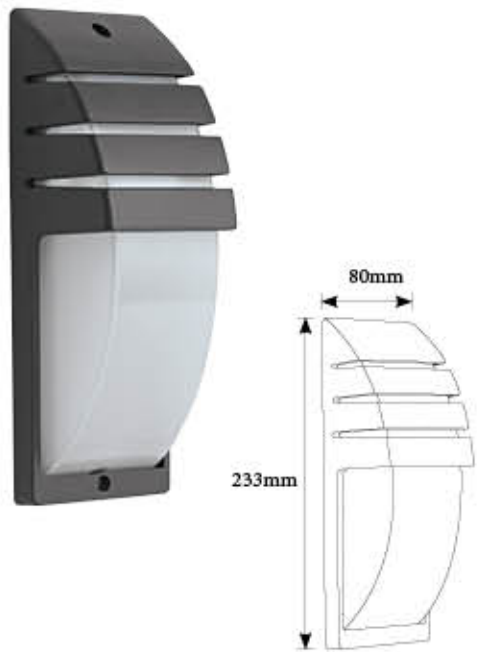

SL 1033
LED : 6W
Color Temperature : 3000K, 6000K
Material: Die-casting Aluminium with PC Diffuser
Body Color: Graphite Gray