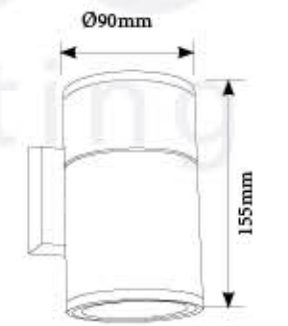

SL 1046

LED : 1X12W(COB)
Holder: 1xE-27
Material: Die-casting Aluminium
with Toughened Glass
Body Color: Black

SL 1046 Surface
LED : 1X12W(COB)
Holder: 1xE-27
Material: Die-casting Aluminium
with Toughened Glass
Body Color: Black