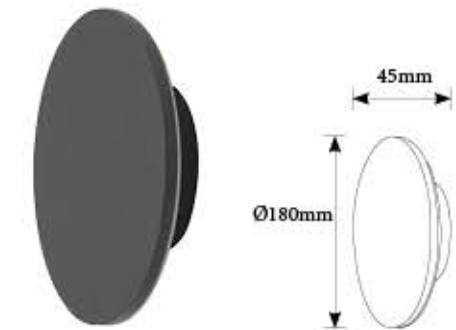

SL 7080 - Bollard

LED: 12W
 Colour Temperature: 3000K, 6000K
 Material: Die-casting Aluminium with PC Diffuser
 Body Color: Graphite Gray

TM

SL 7080 - Bollard

LED: 12W
 Colour Temperature: 3000K, 6000K
 Material: Die-casting Aluminium with PC Diffuser
 Body Color: Graphite Gray