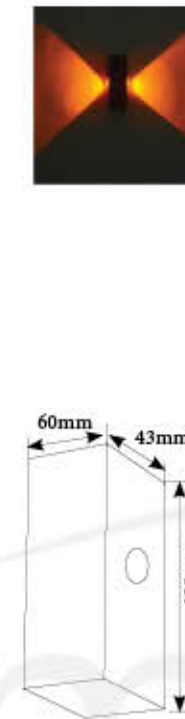

SL 246

LED : 2X1W
LED Color : Red, Green, Blue, Yellow
Material: Die-casting Aluminium with Acrylic Lens
Body Color: Graphite Gray

SL 246

LED : 4X1W
LED Color : Red, Green, Blue, Yellow
Material: Die-casting Aluminium with Acrylic Lens
Body Color: Graphite Gray