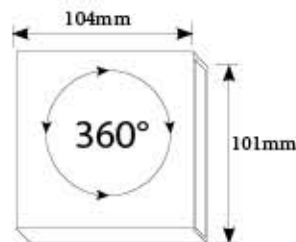

TM

SL 7010

LED : 2X3W
 Color Temperature : 3000K, 6000K
 Material: Die-casting Aluminium with Acrylic Lens
 Body Color: Graphite Gray, PKW

SL 6060

LED : 3X3W
 Color Temperature : 3000K, 6000K
 Material: Die-casting Aluminium with Acrylic Lens
 Body Color: Graphite Gray