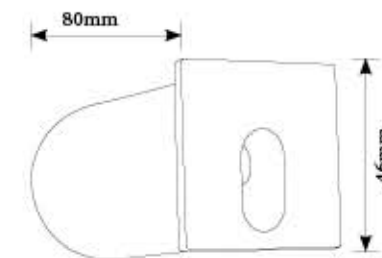

SL 25 Square
LED : 3W
Color Temperature : 3000K, 6000K
Material: Die-casting Aluminium
Body Color:White