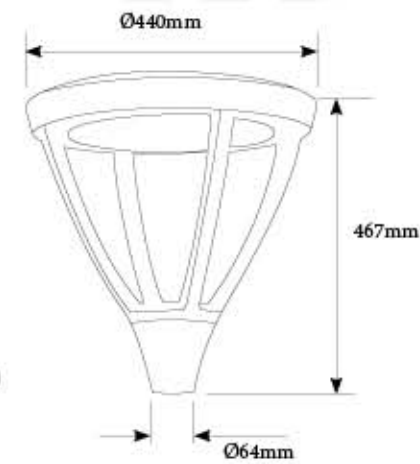

SL 83038 Round

LED: 50W & 80W
Material: Die-casting Aluminium
with PC Diffuser
Body Color: Graphite Gray