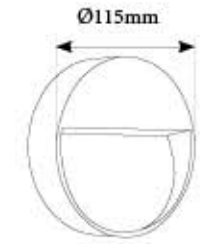

SL 8080

LED : 8W
Color Temperature : 3000K, 6000K
Material: Die-casting Aluminium
with PC Diffuser
Body Color: Graphite Gray

SL 8080

LED : 4W
Color Temperature : 3000K, 6000K
Material: Die-casting Aluminium
with PC Diffuser
Body Color: Graphite Gray

SL 990 - Square

LED : 4W
Color Temperature : 3000K, 6000K
Material: Die-casting Aluminium
with PC Diffuser
Body Color: Graphite Gray

SL 990 - Round

LED : 4W
Color Temperature : 3000K, 6000K
Material: Die-casting Aluminium
with PC Diffuser
Body Color: Graphite Gray

SL 2911

LED : 3W
Color Temperature : 3000K, 6000K
Material: Die-casting Aluminium
with PC Diffuser
Body Color: Graphite Gray

SL 9306

LED : 6W
Color Temperature : 3000K, 6000K
Material: Die-casting Aluminium
ABS With PC Diffuser
Body Color: Graphite Gray

SL 8401 Square

LED : 1X3W
Color Temperature : 3000K, 6000K
Material: Die-casting Aluminium,
ABS with PC Diffuser
Body Color: Graphite Gray

SL 8401 Round

LED : 1X3W
Color Temperature : 3000K, 6000K
Material: Die-casting Aluminium,
ABS with PC Diffuser
Body Color: Graphite Gray

SL 33

LED : 3W
Color Temperature : 3000K, 6000K
Material: Die-casting Aluminium,
ABS with PC Diffuser
Body Color: Graphite Gray