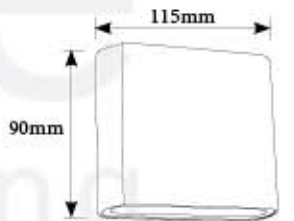

SL 234

LED : 2x6W
Color Temperature : 3000K, 6000K
Material: Die-casting Aluminium with Toughened Glass
Body Color: Graphite Gray