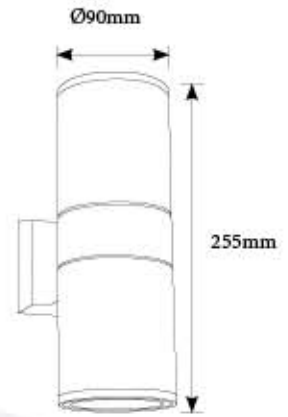

SL 16-19
LED : 2X12W(COB)
Holder: 2xE-27
Material: Die-casting Aluminium
with Toughened Glass
Body Color: Black

SL 1046

LED : 1X12W(COB)
Holder: 1xE-27
Material: Die-casting Aluminium
with Toughened Glass
Body Color: Black

SL 1046 Surface
LED : 1X12W(COB)
Holder: 1xE-27
Material: Die-casting Aluminium
with Toughened Glass
Body Color: Black

TM