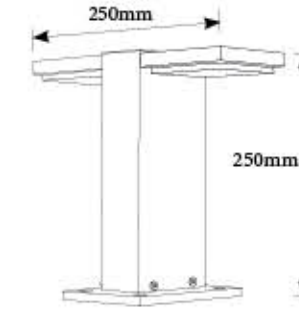

SL 188 - Bollard

LED: 6W
Colour Temperature: 3000K, 6000K
Material: Die-casting Aluminium with PC Diffuser
Body Color: Graphite Gray

SL 188 - Bollard

LED: 12W
Colour Temperature: 3000K, 6000K
Material: Die-casting Aluminium with PC Diffuser
Body Color: Graphite Gray