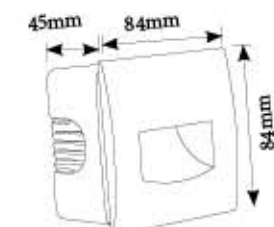

SL 33

LED : 3W
Color Temperature : 3000K, 6000K
Material: Die-casting Aluminium,
ABS with PC Diffuser
Body Color: Graphite Gray