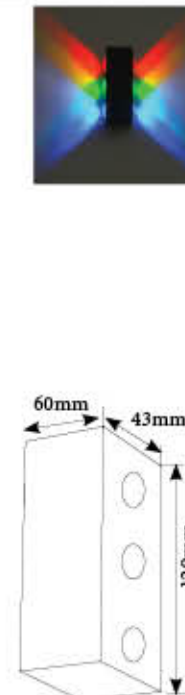

SL 2054

LED : 2X3W
 Color Temperature : 3000K, 6000K
 Material: Die-casting Aluminium with Toughened Glass
 Body Color: Graphite Gray

SL 246

LED : 2X1W
 LED Color : Red, Green, Blue, Yellow
 Material: Die-casting Aluminium with Acrylic Lens
 Body Color: Graphite Gray

SL 246

LED : 4X1W
 LED Color : Red, Green, Blue, Yellow
 Material: Die-casting Aluminium with Acrylic Lens
 Body Color: Graphite Gray

SL 246

LED : 6X1W
 LED Color : Red, Green, Blue, Yellow
 Material: Die-casting Aluminium with Acrylic Lens
 Body Color: Graphite Gray