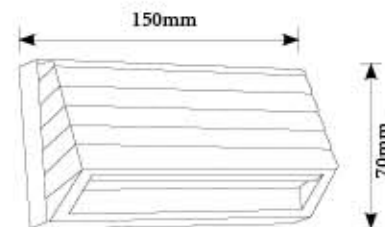

SL 1046 Surface
LED : 1X12W(COB)
Holder: 1xE-27
Material: Die-casting Aluminium
with Toughened Glass
Body Color: Black

TM

SL 8080

LED : 8W
Color Temperature : 3000K, 6000K
Material: Die-casting Aluminium
with PC Diffuser
Body Color: Graphite Gray