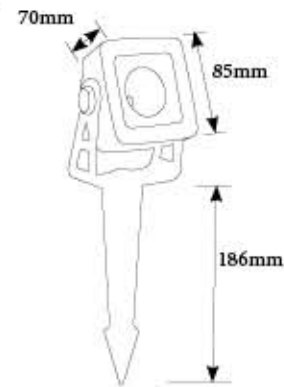

SL 4040 - Spike

LED: 7W(COB)
Material: Die-casting Aluminium with Toughened Glass
Body Color: Graphite Gray