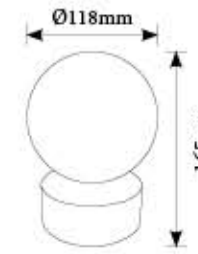

Outdoor LED Track lights