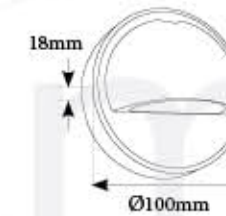

SL 990 - Round

LED : 4W
Color Temperature : 3000K, 6000K
Material: Die-casting Aluminium
with PC Diffuser
Body Color: Graphite Gray