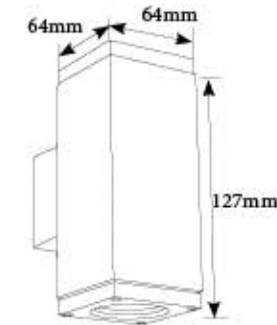

SL 881-2 Square

LED : 2X5W(COB)
Holder: 2xGU-10
Material: Die-casting Aluminium
with Toughened Glass
Body Color: Graphite Gray

SL 881-2 Round

LED : 2X5W(COB)
Holder: 2xGU-10
Material: Die-casting Aluminium
with Toughened Glass
Body Color: Graphite Gray