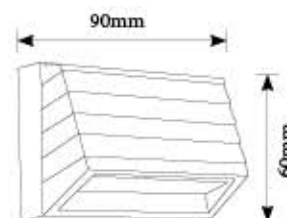

SL 8080

LED : 4W
Color Temperature : 3000K, 6000K
Material: Die-casting Aluminium
with PC Diffuser
Body Color: Graphite Gray

SL 990 - Square

LED : 4W
Color Temperature : 3000K, 6000K
Material: Die-casting Aluminium
with PC Diffuser
Body Color: Graphite Gray