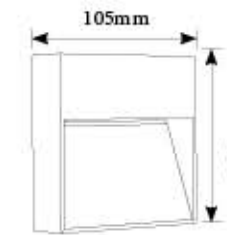

SL 8080

LED : 4W
Color Temperature : 3000K, 6000K
Material: Die-casting Aluminium
with PC Diffuser
Body Color: Graphite Gray

SL 990 - Square

LED : 4W
Color Temperature : 3000K, 6000K
Material: Die-casting Aluminium
with PC Diffuser
Body Color: Graphite Gray