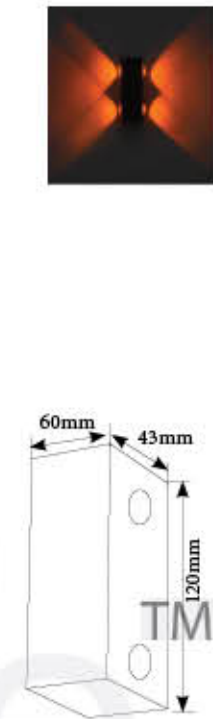

SL 246

LED : 2X1W
LED Color : Red, Green, Blue, Yellow
Material: Die-casting Aluminium with Acrylic Lens
Body Color: Graphite Gray

SL 246

LED : 4X1W
LED Color : Red, Green, Blue, Yellow
Material: Die-casting Aluminium with Acrylic Lens
Body Color: Graphite Gray