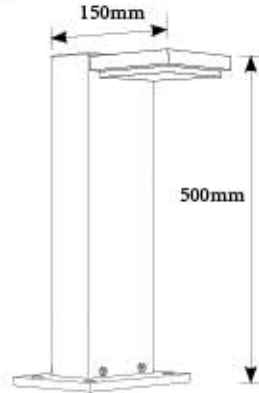

SL 188 - Bollard

LED: 6W
Colour Temperature: 3000K, 6000K
Material: Die-casting Aluminium with PC Diffuser
Body Color: Graphite Gray

TM