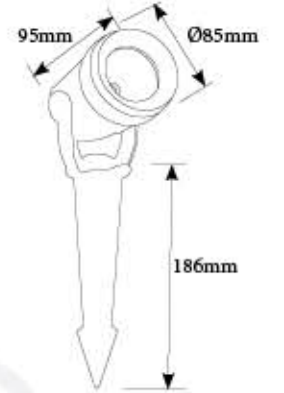

SL 5100 - Spike

LED: 12W(COB)
Material: Die-casting Aluminium with Toughened Glass
Body Color: Graphite Gray