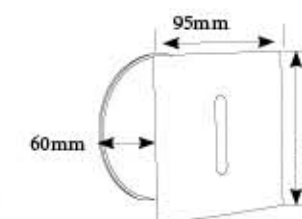

SL 9306

LED : 6W
Color Temperature : 3000K, 6000K
Material: Die-casting Aluminium
ABS With PC Diffuser
Body Color: Graphite Gray

SL 8401 Square

LED : 1X3W
Color Temperature : 3000K, 6000K
Material: Die-casting Aluminium,
ABS with PC Diffuser
Body Color: Graphite Gray