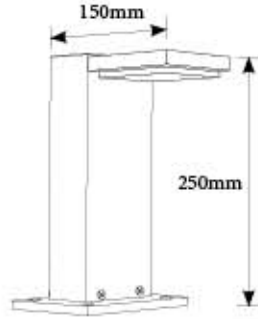

SL 188 - Bollard

LED: 6W
Colour Temperature: 3000K, 6000K
Material: Die-casting Aluminium with PC Diffuser
Body Color: Graphite Gray