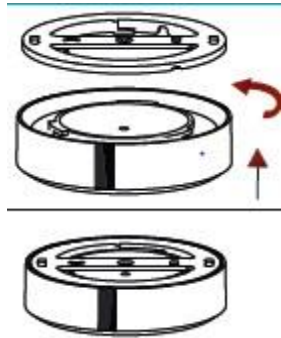

EdgeGlow

Rim Less Surface Light with wider Light Spread

Edge Glow: LED Surface light

- ***Attractive Design: Rimless design***
- ***Wide Light Spread: 270 Degree light spread***
- ***Superior light quality: Even and comfortable light with no dark spots***
- ***Ease of replacement: Just Twist & Fit the light on the bracket !***
- ***Modularity: Bracket is common for both the wattages. Hence 6w/9w can be mounted on the same bracket interchangeably.***
- ***Robust product: Surge protection of 2 KV with wide voltage protection 160-360v***
- ***Safety standards compliant: BIS safety standard, IEC 60598 registered and tested for 35 Deg Ta***
- ***Available in 3 colors: 6500k/4000k/3000k in Round shape***

EdgeGlow

General Specs

Application	Downlighter
Color & Material	White colour rimless, Polycarbonate body
Lamp base & wattage (Color Temperature)	LED 6W/9W, 220-240V 50Hz 3000K, 4000k, 6500K
Dimensions (LXWX H)mm	102 mm X 102 mm X 27 mm
Lumen Output	70 Lm per Watt
Master Pack	12

Philips
LED Surface Light Round

Essential

270 Degree Light Spread

Wide voltage protection (160-360V)
Surge protection up to 2KV

Available in 3 CCT

EdgeGlow: Wider Light Spread with 270° Spread in Full Glow look

Ease of Replacement : Just twist & fit the light onto the Bracket

Modularity: 6w/9w - both the lights can be used on the same bracket.

Edge which glows due to rim-less design (Full Glow Look)

Slim Design: 27mm