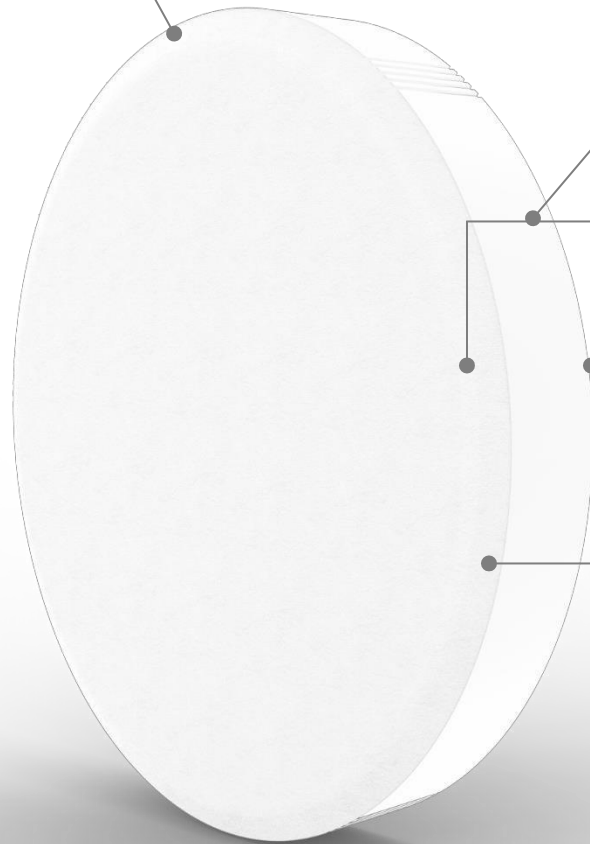

EdgeGlow

Rim Less Surface Light with wider Light Spread

Edge Glow: LED Surface light

- ***Attractive Design: Rimless design***
- ***Wide Light Spread: 270 Degree light spread***
- ***Superior light quality: Even and comfortable light with no dark spots***
- ***Ease of replacement: Just Twist & Fit the light on the bracket !***
- ***Modularity: Bracket is common for both the wattages. Hence 6w/9w can be mounted on the same bracket interchangeably.***
- ***Robust product: Surge protection of 2 KV with wide voltage protection 160-360v***
- ***Safety standards compliant: BIS safety standard, IEC 60598 registered and tested for 35 Deg Ta***
- ***Available in 3 colors: 6500k/4000k/3000k in Round shape***

EdgeGlow

General Specs

Application	Downlighter
Color & Material	White colour rimless, Polycarbonate body
Lamp base & wattage (Color Temperature)	LED 6W/9W, 220-240V 50Hz 3000K, 4000k, 6500K
Dimensions (LXWX H)mm	102 mm X 102 mm X 27 mm
Lumen Output	70 Lm per Watt
Master Pack	12

Philips
LED Surface Light Round

Essential

270 Degree Light Spread

Wide voltage protection (160-360V)
Surge protection up to 2KV

Available in 3 CCT

EdgeGlow: Wider Light Spread with 270° Spread in Full Glow look

Ease of Replacement : Just twist & fit the light onto the Bracket

Modularity: 6w/9w - both the lights can be used on the same bracket.

Edge which glows due to rim-less design (Full Glow Look)

Slim Design: 27mm