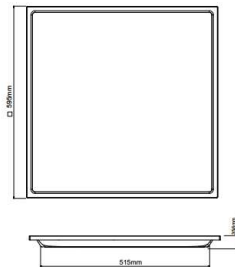

Product Dimensions

⚠ ATTENTION: Install in accordance with national and local building and electrical codes.