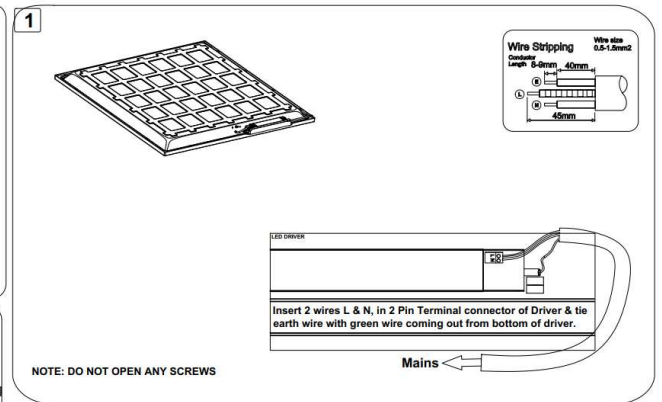

Only for any servicing work
Diffuser frame can be opened (but not recommended)

Open Screw from Housing & Frame to
open the Fitting for access.

Installation Instructions PHILIPS

RC 360B
Recessed

⊕ THIS LUMINAIRE MUST BE EARTHED

Product Dimensions

⚠ ATTENTION: Install in accordance with national and local building and electrical codes.