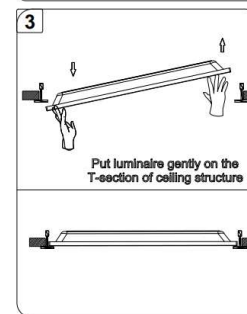

Only for any servicing work
Diffuser frame can be opened (but not recommended)

Open Screw from Housing & Frame to
open the Fitting for access.

Installation Instructions PHILIPS

RC 360B
Recessed

⊕ THIS LUMINAIRE MUST BE EARTHED

Product Dimensions

⚠ ATTENTION: Install in accordance with national and local building and electrical codes.