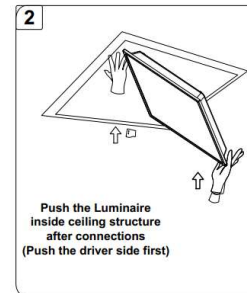

Only for any servicing work
Diffuser frame can be opened (but not recommended)

Open Screw from Housing & Frame to
open the Fitting for access.

Installation Instructions PHILIPS

RC 360B
Recessed

⊕ THIS LUMINAIRE MUST BE EARTHED

Product Dimensions

⚠ ATTENTION: Install in accordance with national and local building and electrical codes.