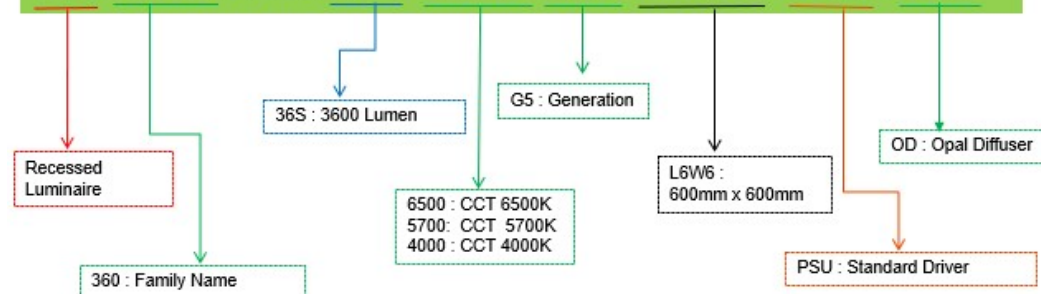

Ordering Codes

S No.	12 NC	Description
1	919515814045	RC360B LED30S-4000 V1 L60W60 PSU OD
2	919515814046	RC360B LED30S-6500 V1 L60W60 PSU OD
3	919515814049	RC360B LED30S-5700 V1 L60W60 PSU OD
4	919515814047	RC360B LED36S-4000 V1 L60W60 PSU OD
5	919515814048	RC360B LED36S-6500 V1 L60W60 PSU OD
6	919515814050	RC360B LED36S-5700 V1 L60W60 PSU OD

RC360B LED36S-6500 G5 L60W60 PSU OD