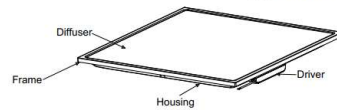

Installation Instructions PHILIPS

RC 360B
Recessed

⊕ THIS LUMINAIRE MUST BE EARTHED