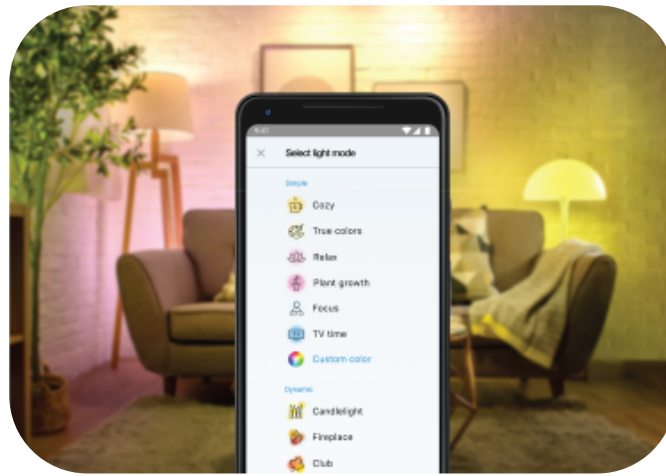

### Hassle-free.

It connects to existing Wi-Fi network without requiring additional hardware setup or IT expertise.

### Surprisingly clever.

With smart presets and contextual flow\*, we create the most simple and enjoyable user experience.