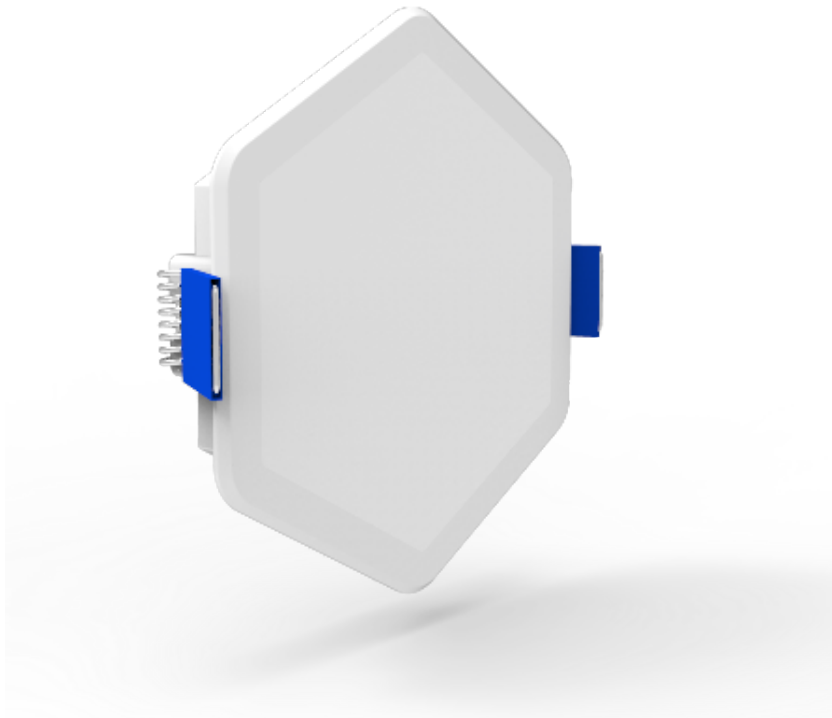

Pricing

Product Description	MRP
5W HexaStyle Smart WiFi LED DL	2000
10W HexaStyle Smart WiFi LED DL	2500
15W HexaStyle Smart WiFi LED DL	2900