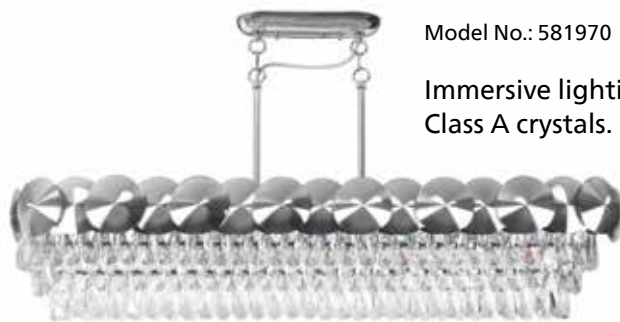

Immersive lighting experience with premium Class A crystals.

	Ceiling	Pendant	Wall Light	Pendant
Model No.	581968	581969	581971	581970
Colour	ABS shade chrome color + clear crystal			
Material	Metal, ABS & Class A Clear Crystal			
Dimensions (mm)	Dia 518 x H 290	Dia 610 x H 1900	260 x 240 x D140	1100 x 300 x 2040
Lamp Base	E27	E27	G9	E14
Wattage	5x40W Max*	6x40W Max*	2x42W Max*	8x40W Max*
Lumen/CCT	Non-Integrated LED luminaire			