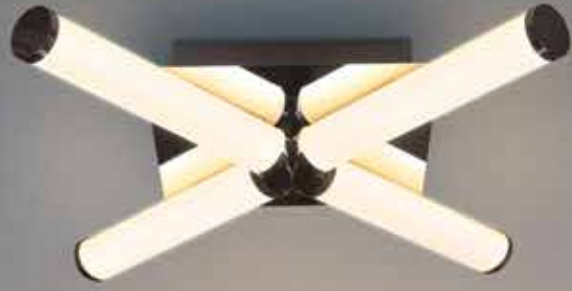

Model No. 581918