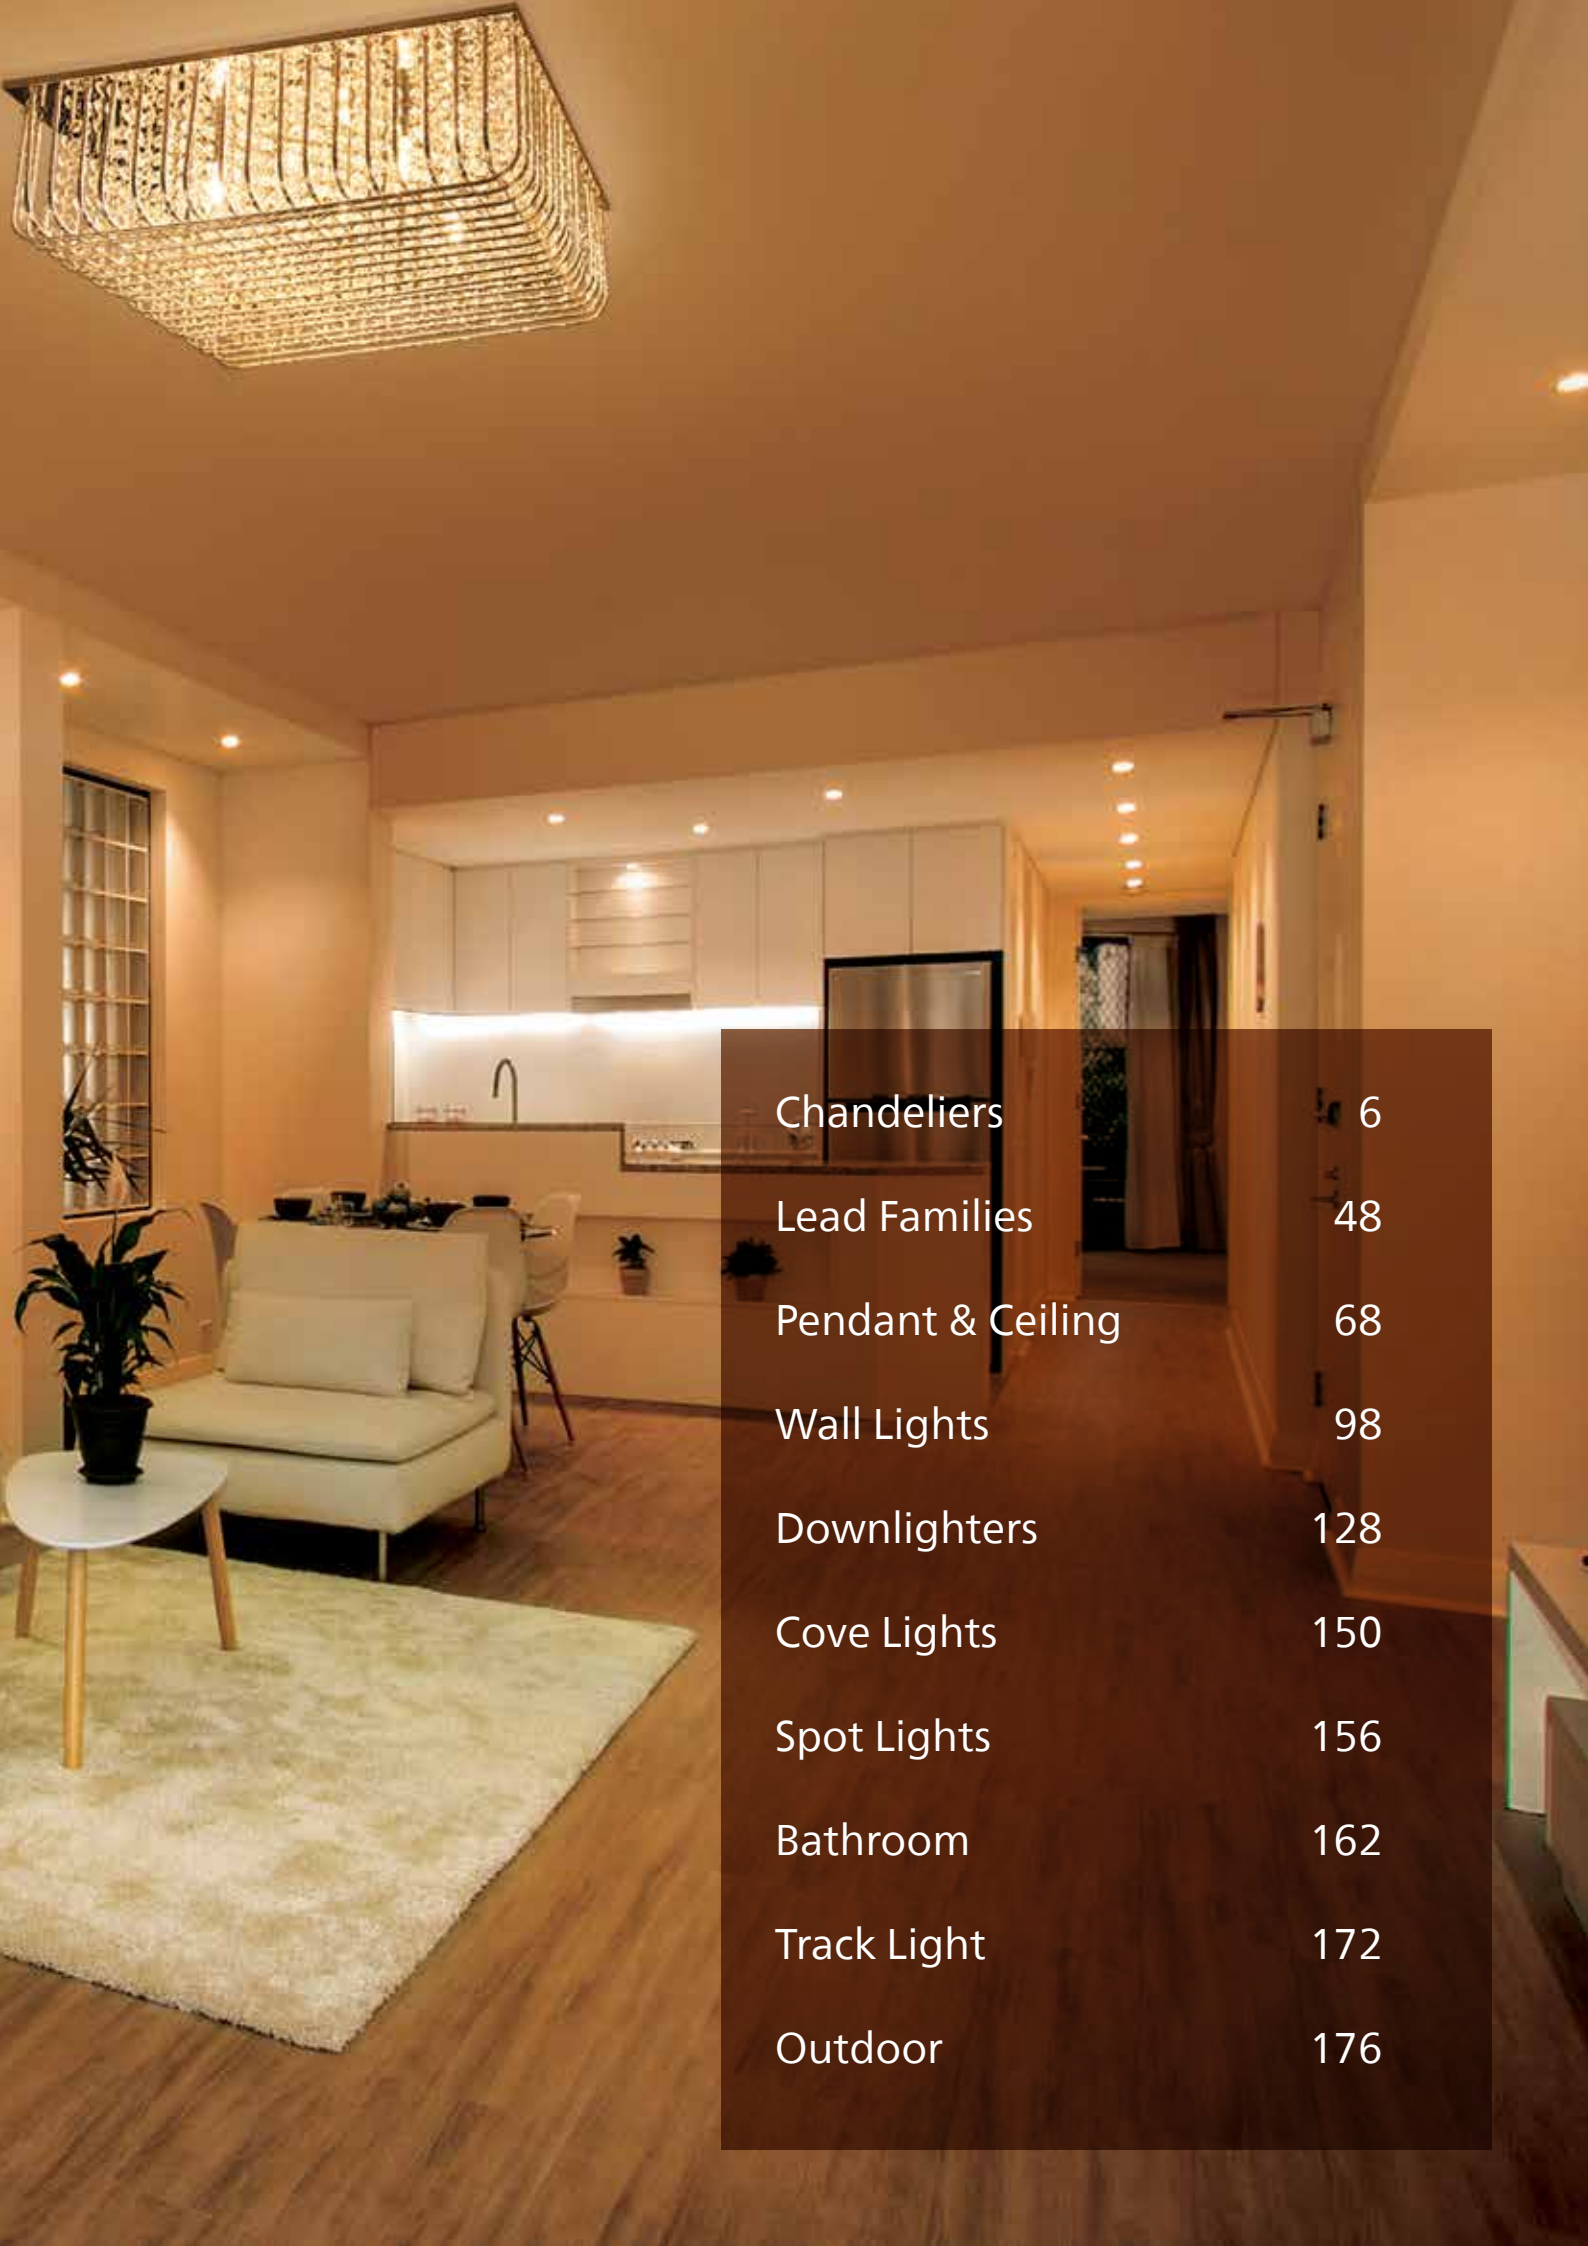

Chandeliers	6
Lead Families	48
Pendant & Ceiling	68
Wall Lights	98
Downlighters	128
Cove Lights	150
Spot Lights	156
Bathroom	162
Track Light	172
Outdoor	176